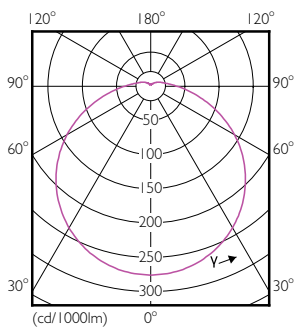

LEDspot ESS 7W E27 R63 827 12D ND RCA