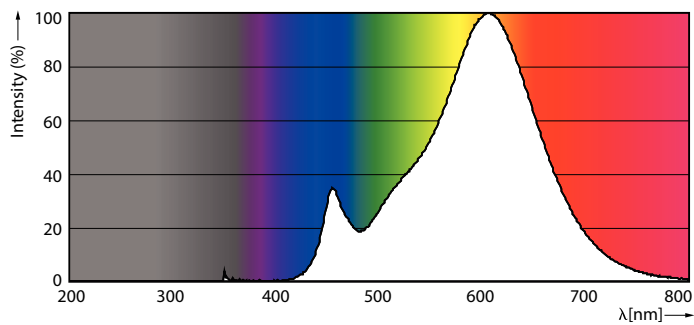

LEDspot ESS 4-7W E14-27 R50-63 827 12D ND RCA