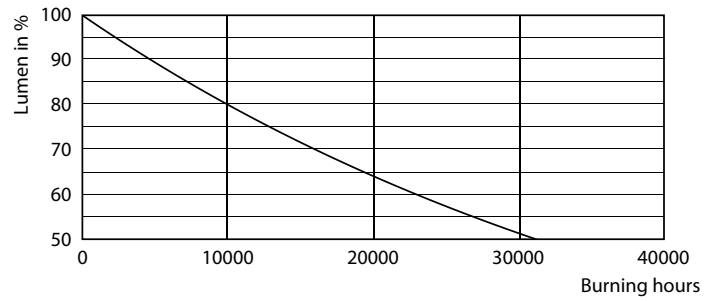

Essential LED

Lifetime

LEDspot ESS 4W E14 R50 827 12D ND RCA

LEDspot ESS 4W E14 R50 827 12D ND RCA