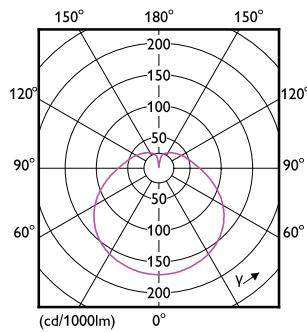

Spectral Power Distribution Colour - ESS LED 9W E27 2700K 230V R80

Light Distribution Diagram - ESS LED 9W E27 2700K 230V R80