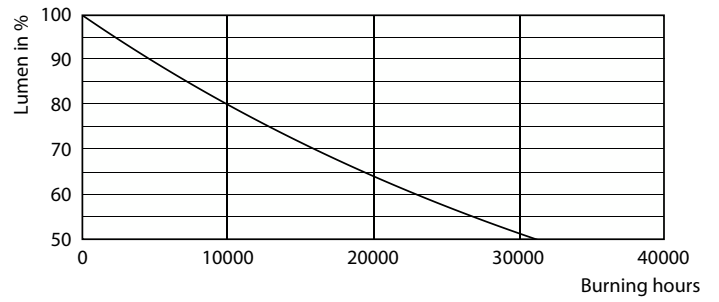

Essential LED

Lifetime

Life Expectancy Diagram - ESS LED 9W E27 2700K 230V R80

Lumen Maintenance Diagram - ESS LED 9W E27 2700K 230V R80