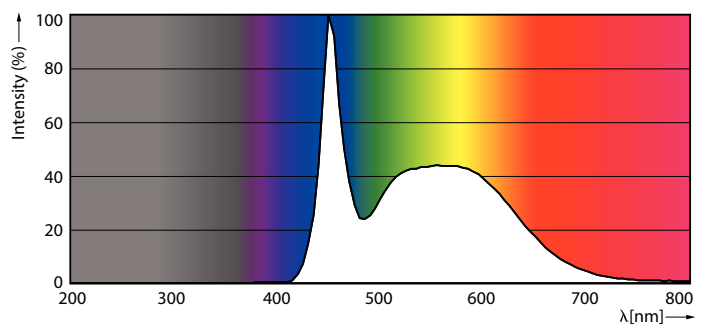

LEDtube_18W_G13_2100lm_865