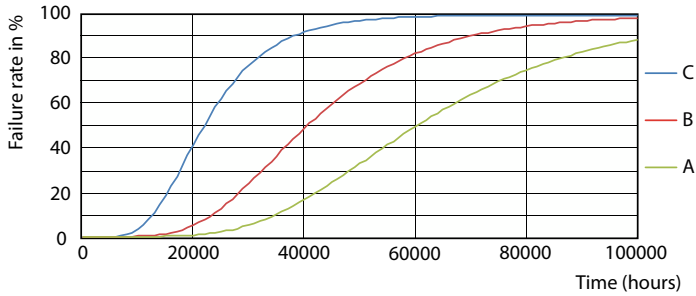

MASTER LEDtube EM/Mains

Photometric data

© 2022 Philips Lighting B.V. Page 10

LEDtube_18W_G13_2100lm_865_1

Lifetime