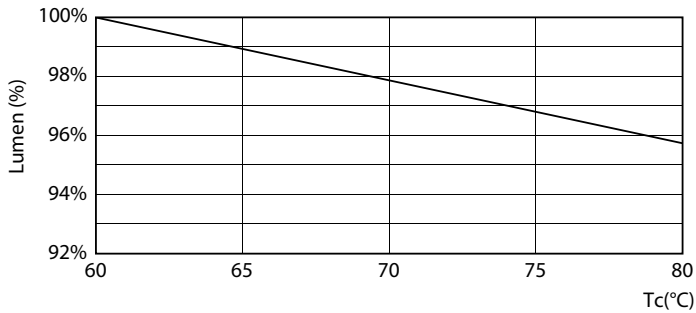

FailureRate

LEDtube_60K_LumenVsTc