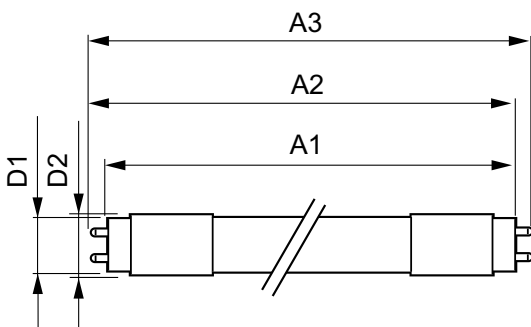

MASTER LEDtube EM/Mains

T storage (min.)	-40 °C
T-Case maximum (nom.)	60 °C
Controls and dimming	
Dimmable	No
Mechanical and housing	
Product length	1200 mm
Bulb shape	Tube, single-ended
Approval and application	
Energy-saving product	Yes
Approval marks	RoHS compliance CE marking UL certificate KEMA Keur certificate
Energy consumption kWh/1,000 hours	18 kWh

Product data

Full product code	871869681121400
Order product name	MASTER LEDtube 1200mm HO VWV 18W 865 T8
EAN/UPC – product	8718696811214
Order code	81121400
SAP numerator – quantity per pack	1
Calculated local code description B2B	MAS LEDtube 1200mm HO VWV 18W 865 T8
Numerator – packs per outer box	10
SAP material	929001877412
Net Weight (Piece)	0.220 kg

Dimensional drawing

MASTER LEDtube 1200mm HO VWV 18W 865 T8

Product	D1	D2	A1	A2	A3
MASTER LEDtube 1200mm HO VWV 18W 865 T8	25.8 mm	28 mm	1198.2 mm	1205.3 mm	1212.4 mm