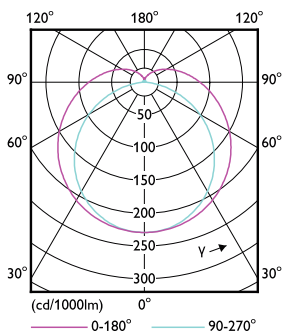

Photometric data

LEDtube_G13_2