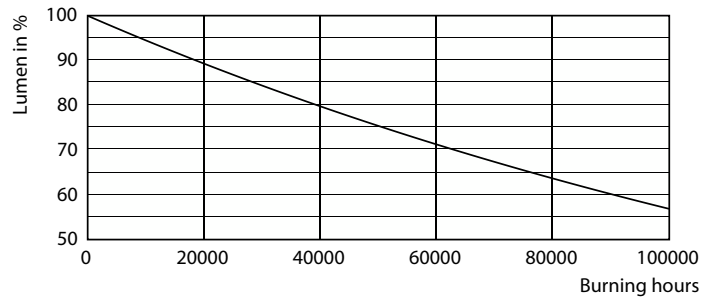

## Lifetime

FailureRate

LEDtube\_60K\_LumenVsTc

LifetimeVsTc

Lumen Maintenance Diagram