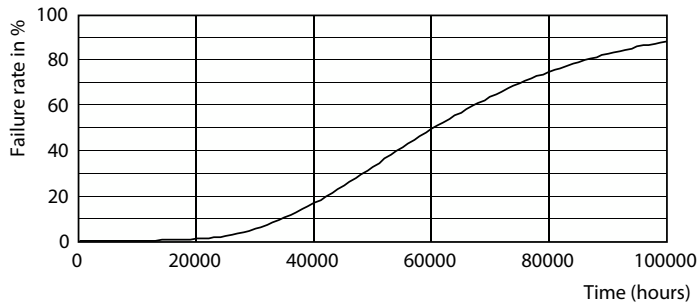

MASTER LEDtube EM/Mains

Lifetime

Life Expectancy Diagram