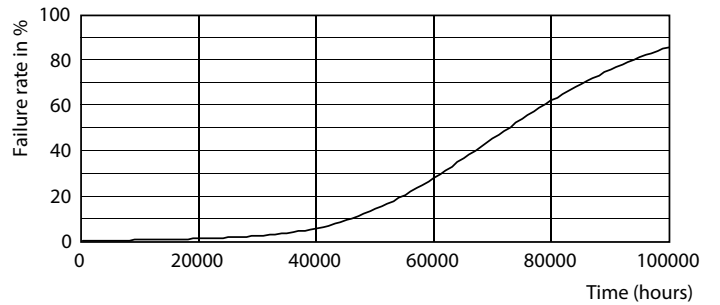

LEDtube MAS SLR 12,5W G13 2100lm 840-POC-POC

MASTER LEDtube EM/Mains

Photometric data

LEDtube MAS HO 12.5W G13 830 16D ND

Lifetime

LEDtube MAS SLR 12,5W 70K FailureRate-LED-LED

LEDtube_70K-LED

LEDtube MAS SLR 12,5W 70K LifetimeVsTc-LED-LED