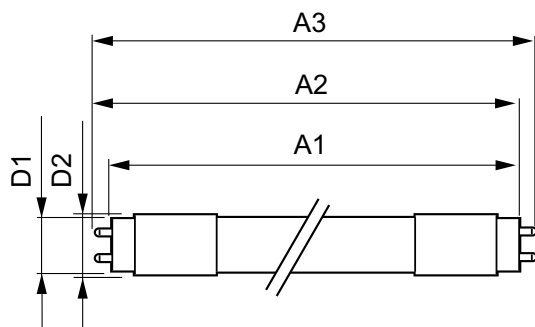

Warnings and Safety

• -

Product data

General Information		LLMF at end of nominal lifetime (nom.) 70 %	
Cap base	G13 ROT (Rotating) [Medium Bi-Pin Fluorescent]	Operating and Electrical	
EU RoHS compliant	Yes	Input frequency	50 to 60 Hz
Nominal lifetime (nom.)	70000 h	Power (Rated) (Nom)	12.5 W
Switching cycle	200,000X	Lamp current (max.)	63 mA
	Sphere	Lamp current (min.)	52 mA
Light Technical		Starting time (nom.)	0.5 s
Colour Code	841 [CCT of 4100K (841)]	Warm-up time to 60% light (nom.)	0.5 s
Beam Angle (Nom)	160 °	Power factor (nom.)	0.9
Luminous flux (nom.)	2100 lm	Voltage (Nom)	220-240 V
Colour designation	Cool White (CW)	Temperature	
Correlated Colour Temperature (Nom)	4000 K	T-ambient (max.)	45 °C
Luminous efficacy (rated) (nom.)	168.00 lm/W	T-ambient (min.)	-20 °C
Colour consistency	<6	T storage (max.)	65 °C
Colour rendering index (nom.)	80	T storage (min.)	-40 °C

MASTER LEDtube EM/Mains

T-Case maximum (nom.)	50 °C
Controls and Dimming	
Dimmable	No
Mechanical and Housing	
Lamp Finish	Frosted
Bulb material	Plastic
Product length	1200 mm
Bulb shape	Tube, double-ended
Approval and Application	
Energy Efficiency Class	C
Energy-saving product	Yes
Approval marks	RoHS compliance CE marking KEMA Keur certificate

Energy consumption kWh/1,000 hours	13 kWh
	403591
Product Data	
Full product code	871869959237000
Order product name	MASTER LEDtube 1200mm HO 12.5W 840 T8
EAN/UPC – product	8718699592370
Order code	59237000
SAP numerator – quantity per pack	1
Numerator – packs per outer box	10
SAP material	929001922702
SAP net weight (piece)	0.270 kg

Dimensional drawing

TLED master HE 2100lm 12.35w 4ft 4000k

Product	D1	D2	A1	A2	A3
MASTER LEDtube 1200mm HO 12.5W 840 T8	25.8 mm	28 mm	1198.2 mm	1205.3 mm	1212.4 mm

Photometric data

LEDtube MAS HO 12.5W G13 840 16D ND