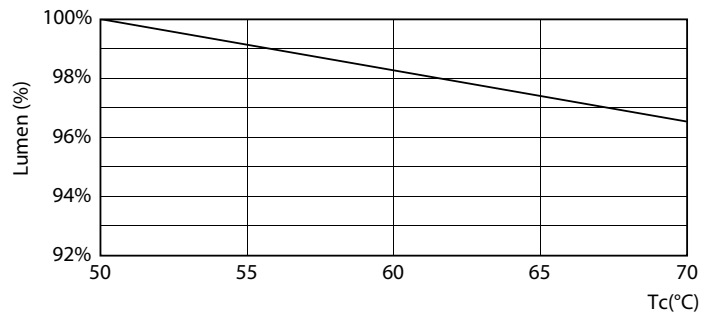

LEDtube MAS SLR 12,5W G13 2100lm 840-POC-POC

MASTER LEDtube EM/Mains

Photometric data

LEDtube MAS HO 12.5W G13 830 16D ND

Lifetime

LEDtube MAS SLR 12,5W 70K FailureRate-LED-LED

LEDtube_70K-LED

LEDtube MAS SLR 12,5W 70K LifetimeVsTc-LED-LED