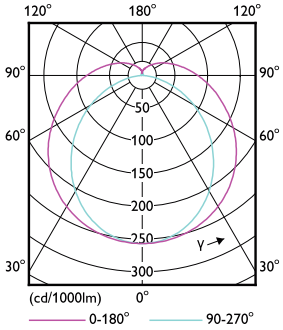

MASTER LEDtube EM/Mains

T-Case maximum (nom.)	50 °C
Controls and Dimming	
Dimmable	No
Mechanical and Housing	
Lamp Finish	Frosted
Bulb material	Plastic
Product length	1200 mm
Bulb shape	Tube, double-ended
Approval and Application	
Energy Efficiency Class	C
Energy-saving product	Yes
Approval marks	RoHS compliance CE marking KEMA Keur certificate

Dimensional drawing

TLED master HE 2100lm 12.35w 4ft 4000k

Product	D1	D2	A1	A2	A3
MASTER LEDtube 1200mm HO 12.5W 840 T8	25.8 mm	28 mm	1198.2 mm	1205.3 mm	1212.4 mm

Photometric data

LEDtube MAS HO 12.5W G13 840 16D ND

LEDtube MAS SLR 12,5W G13 2100lm 840-POC-POC

MASTER LEDtube EM/Mains

Photometric data

LEDtube MAS HO 12.5W G13 830 16D ND

Lifetime

LEDtube MAS SLR 12,5W 70K FailureRate-LED-LED

LEDtube_70K-LED

LEDtube MAS SLR 12,5W 70K LifetimeVsTc-LED-LED