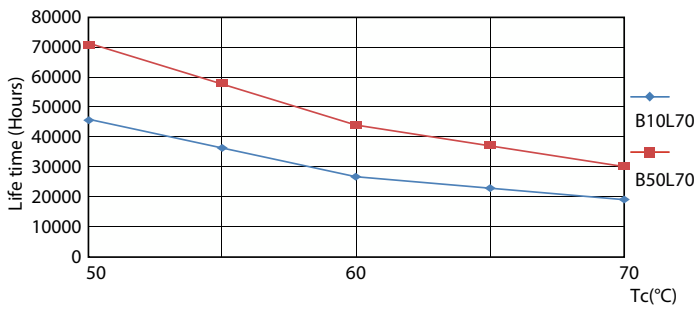

Warnings and Safety

• -

Product data

General Information		LLMF at end of nominal lifetime (nom.) 70 %	
Cap base	G13 ROT (Rotating) [Medium Bi-Pin Fluorescent]	Operating and Electrical	
EU RoHS compliant	Yes	Input frequency	50 to 60 Hz
Nominal lifetime (nom.)	70000 h	Power (Rated) (Nom)	12.5 W
Switching cycle	200,000X	Lamp current (max.)	63 mA
	Sphere	Lamp current (min.)	52 mA
Light Technical		Starting time (nom.)	0.5 s
Colour Code	841 [CCT of 4100K (841)]	Warm-up time to 60% light (nom.)	0.5 s
Beam Angle (Nom)	160 °	Power factor (nom.)	0.9
Luminous flux (nom.)	2100 lm	Voltage (Nom)	220-240 V
Colour designation	Cool White (CW)	Temperature	
Correlated Colour Temperature (Nom)	4000 K	T-ambient (max.)	45 °C
Luminous efficacy (rated) (nom.)	168.00 lm/W	T-ambient (min.)	-20 °C
Colour consistency	<6	T storage (max.)	65 °C
Colour rendering index (nom.)	80	T storage (min.)	-40 °C

LEDtube MAS SLR 12,5W G13 2100lm 840-POC-POC

MASTER LEDtube EM/Mains

Photometric data

LEDtube MAS HO 12.5W G13 830 16D ND

Lifetime

LEDtube MAS SLR 12,5W 70K FailureRate-LED-LED

LEDtube_70K-LED

LEDtube MAS SLR 12,5W 70K LifetimeVsTc-LED-LED