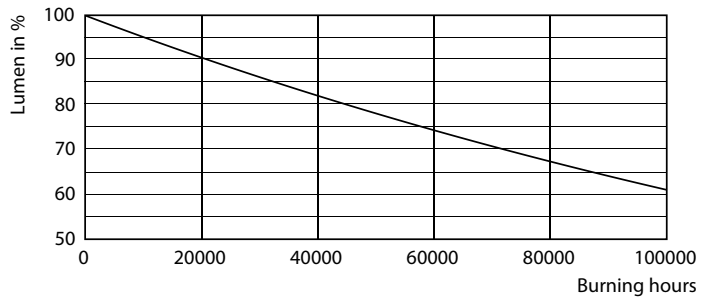

MASTER LEDtube EM/Mains

Lifetime

LEDtube_70K-LMP