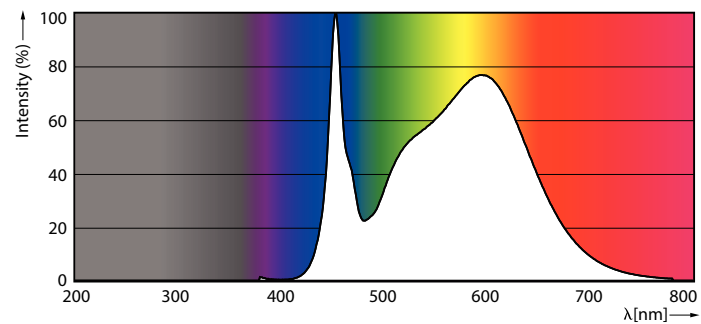

Warnings and Safety

• -

Product data

General Information		LLMF at end of nominal lifetime (nom.) 70 %	
Cap base	G13 ROT (Rotating) [Medium Bi-Pin Fluorescent]	Operating and Electrical	
EU RoHS compliant	Yes	Input frequency	50 to 60 Hz
Nominal lifetime (nom.)	70000 h	Power (Rated) (Nom)	12.5 W
Switching cycle	200,000X	Lamp current (max.)	63 mA
	Sphere	Lamp current (min.)	52 mA
Light Technical		Starting time (nom.)	0.5 s
Colour Code	841 [CCT of 4100K (841)]	Warm-up time to 60% light (nom.)	0.5 s
Beam Angle (Nom)	160 °	Power factor (nom.)	0.9
Luminous flux (nom.)	2100 lm	Voltage (Nom)	220-240 V
Colour designation	Cool White (CW)	Temperature	
Correlated Colour Temperature (Nom)	4000 K	T-ambient (max.)	45 °C
Luminous efficacy (rated) (nom.)	168.00 lm/W	T-ambient (min.)	-20 °C
Colour consistency	<6	T storage (max.)	65 °C
Colour rendering index (nom.)	80	T storage (min.)	-40 °C

Dimensional drawing

TLED master HE 2100lm 12.35w 4ft 4000k

Product	D1	D2	A1	A2	A3
MASTER LEDtube 1200mm HO 12.5W 840 T8	25.8 mm	28 mm	1198.2 mm	1205.3 mm	1212.4 mm

Photometric data

LEDtube MAS HO 12.5W G13 840 16D ND