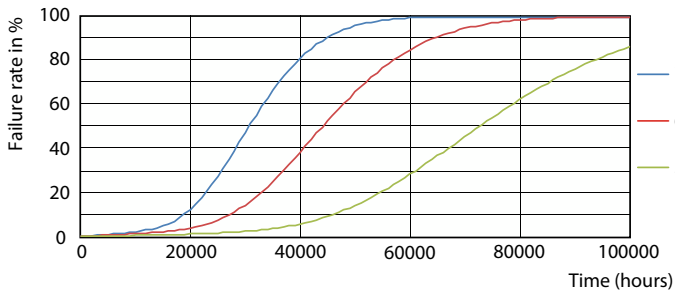

LEDtube MAS SLR 12,5W G13 2100lm 840-POC-POC

MASTER LEDtube EM/Mains

Photometric data

LEDtube MAS HO 12.5W G13 830 16D ND

Lifetime

LEDtube MAS SLR 12,5W 70K FailureRate-LED-LED

LEDtube_70K-LED

LEDtube MAS SLR 12,5W 70K LifetimeVsTc-LED-LED