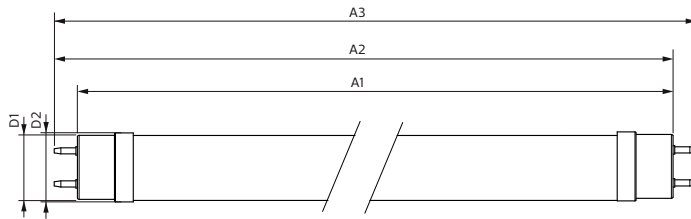

Product data

General Information		Power (Rated) (Nom)	
Cap base	G13 [Medium Bi-Pin Fluorescent]		8 W
EU RoHS compliant	Yes	Lamp current (max.)	38 mA
Nominal lifetime (nom.)	60000 h	Lamp current (min.)	34 mA
Switching cycle	200,000X	Starting time (nom.)	0.5 s
	Sphere	Warm-up time to 60% light (nom.)	0.5 s
		Power factor (nom.)	0.9
		Voltage (Nom)	220-240 V
Light Technical		Temperature	
Colour Code	830 [CCT of 3,000 K]	T-ambient (max.)	45 °C
Beam Angle (Nom)	190 °	T-ambient (min.)	-20 °C
Luminous flux (nom.)	1000 lm	T storage (max.)	65 °C
Colour designation	White (WH)	T storage (min.)	-40 °C
Correlated Colour Temperature (Nom)	3000 K	T-Case maximum (nom.)	55 °C
Luminous efficacy (rated) (nom.)	125.00 lm/W		
Colour consistency	<6	Controls and Dimming	
Colour rendering index (nom.)	80	Dimmable	No
LLMF at end of nominal lifetime (nom.)	70 %		
Operating and Electrical		Mechanical and Housing	
Input frequency	50 to 60 Hz	Lamp Finish	Frosted

Master Value LEDtube T8

Bulb material	Glass
Product length	600 mm
Bulb shape	Tube, double-ended
Approval and Application	
Energy Efficiency Class	E
Energy-saving product	Yes
Approval marks	RoHS compliance CE marking KEMA Keur certificate
Energy consumption kWh/1,000 hours	8 kWh
	403609

Product Data	
Full product code	871869964679000
Order product name	MASTER LEDtube VLE 600mm HO 8W 830 T8
EAN/UPC – product	8718699646790
Order code	64679000
SAP numerator – quantity per pack	1
Numerator – packs per outer box	10
SAP material	929002021102
SAP net weight (piece)	0.120 kg

Dimensional drawing

Product	D1	D2	A1	A2	A3
MASTER LEDtube VLE 600mm HO 8W 830 T8	25.8 mm	28 mm	588.5 mm	595.5 mm	602.5 mm

TLED 2ft 220-240V 8-18W 1000lm 3000K G13

Photometric data

LEDtube MAS SLR 8W G13 1000lm 830-GUL