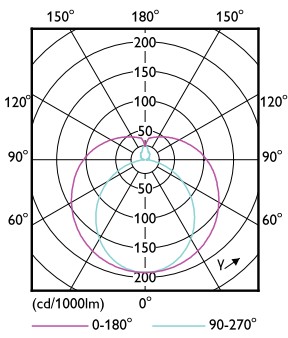

Product data

General Information		Power (Rated) (Nom)	
Cap base	G13 [Medium Bi-Pin Fluorescent]		8 W
EU RoHS compliant	Yes	Lamp current (max.)	38 mA
Nominal lifetime (nom.)	60000 h	Lamp current (min.)	34 mA
Switching cycle	200,000X	Starting time (nom.)	0.5 s
	Sphere	Warm-up time to 60% light (nom.)	0.5 s
		Power factor (nom.)	0.9
		Voltage (Nom)	220-240 V
Light Technical		Temperature	
Colour Code	830 [CCT of 3,000 K]	T-ambient (max.)	45 °C
Beam Angle (Nom)	190 °	T-ambient (min.)	-20 °C
Luminous flux (nom.)	1000 lm	T storage (max.)	65 °C
Colour designation	White (WH)	T storage (min.)	-40 °C
Correlated Colour Temperature (Nom)	3000 K	T-Case maximum (nom.)	55 °C
Luminous efficacy (rated) (nom.)	125.00 lm/W		
Colour consistency	<6	Controls and Dimming	
Colour rendering index (nom.)	80	Dimmable	No
LLMF at end of nominal lifetime (nom.)	70 %		
Operating and Electrical		Mechanical and Housing	
Input frequency	50 to 60 Hz	Lamp Finish	Frosted

Master Value LEDtube T8

Bulb material	Glass
Product length	600 mm
Bulb shape	Tube, double-ended
Approval and Application	
Energy Efficiency Class	E
Energy-saving product	Yes
Approval marks	RoHS compliance CE marking KEMA Keur certificate
Energy consumption kWh/1,000 hours	8 kWh
	403609

Dimensional drawing

Product	D1	D2	A1	A2	A3
MASTER LEDtube VLE 600mm HO 8W 830 T8	25.8 mm	28 mm	588.5 mm	595.5 mm	602.5 mm

TLED 2ft 220-240V 8-18W 1000lm 3000K G13

Photometric data

LEDtube MAS SLR 8W G13 1000lm 830-GUL