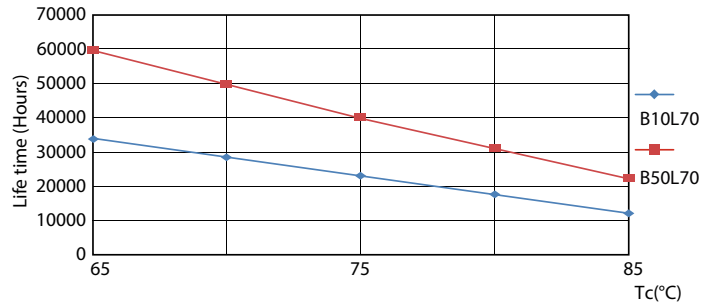

Product data

General Information		Power (Rated) (Nom)	
Cap base	G13 [Medium Bi-Pin Fluorescent]		8 W
EU RoHS compliant	Yes	Lamp current (max.)	38 mA
Nominal lifetime (nom.)	60000 h	Lamp current (min.)	34 mA
Switching cycle	200,000X	Starting time (nom.)	0.5 s
	Sphere	Warm-up time to 60% light (nom.)	0.5 s
		Power factor (nom.)	0.9
		Voltage (Nom)	220-240 V
Light Technical		Temperature	
Colour Code	830 [CCT of 3,000 K]	T-ambient (max.)	45 °C
Beam Angle (Nom)	190 °	T-ambient (min.)	-20 °C
Luminous flux (nom.)	1000 lm	T storage (max.)	65 °C
Colour designation	White (WH)	T storage (min.)	-40 °C
Correlated Colour Temperature (Nom)	3000 K	T-Case maximum (nom.)	55 °C
Luminous efficacy (rated) (nom.)	125.00 lm/W		
Colour consistency	<6	Controls and Dimming	
Colour rendering index (nom.)	80	Dimmable	No
LLMF at end of nominal lifetime (nom.)	70 %		
Operating and Electrical		Mechanical and Housing	
Input frequency	50 to 60 Hz	Lamp Finish	Frosted

LEDtube MAS SLR 8W G13 1000lm-LDD

Master Value LEDtube T8

Photometric data

LEDtube 220-240V G13 3000k

Lifetime

LEDtube MAS SLR 8W 60K LumenVsTc-LMP

LEDtube MAS SLR 8W 60K LifetimeVsTc-LED

LEDtube MAS SLR 8W 60K FailureRate-LED