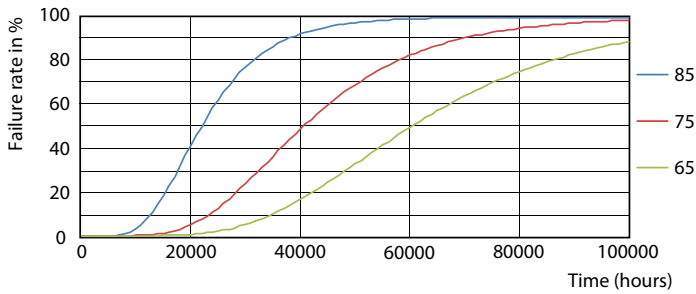

LEDtube MAS SLR 8W G13 1000lm-LDD

Master Value LEDtube T8

Photometric data

LEDtube 220-240V G13 3000k

Lifetime

LEDtube MAS SLR 8W 60K LumenVsTc-LMP

LEDtube MAS SLR 8W 60K LifetimeVsTc-LED

LEDtube MAS SLR 8W 60K FailureRate-LED