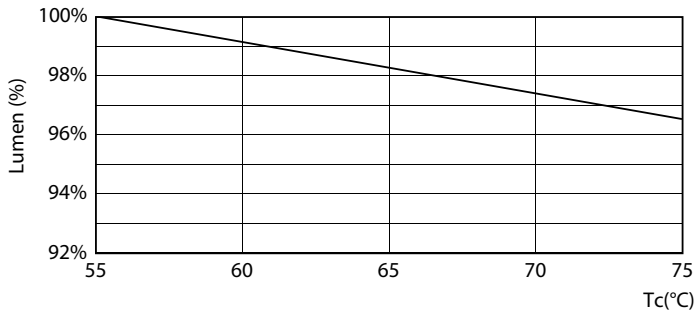

Product data

General Information		Power (Rated) (Nom)	
Cap base	G13 [Medium Bi-Pin Fluorescent]		8 W
EU RoHS compliant	Yes	Lamp current (max.)	38 mA
Nominal lifetime (nom.)	60000 h	Lamp current (min.)	34 mA
Switching cycle	200,000X	Starting time (nom.)	0.5 s
	Sphere	Warm-up time to 60% light (nom.)	0.5 s
		Power factor (nom.)	0.9
		Voltage (Nom)	220-240 V
Light Technical		Temperature	
Colour Code	830 [CCT of 3,000 K]	T-ambient (max.)	45 °C
Beam Angle (Nom)	190 °	T-ambient (min.)	-20 °C
Luminous flux (nom.)	1000 lm	T storage (max.)	65 °C
Colour designation	White (WH)	T storage (min.)	-40 °C
Correlated Colour Temperature (Nom)	3000 K	T-Case maximum (nom.)	55 °C
Luminous efficacy (rated) (nom.)	125.00 lm/W		
Colour consistency	<6	Controls and Dimming	
Colour rendering index (nom.)	80	Dimmable	No
LLMF at end of nominal lifetime (nom.)	70 %		
Operating and Electrical		Mechanical and Housing	
Input frequency	50 to 60 Hz	Lamp Finish	Frosted

LEDtube MAS SLR 8W G13 1000lm-LDD

Master Value LEDtube T8

Photometric data

LEDtube 220-240V G13 3000k

Lifetime

LEDtube MAS SLR 8W 60K LumenVsTc-LMP

LEDtube MAS SLR 8W 60K LifetimeVsTc-LED

LEDtube MAS SLR 8W 60K FailureRate-LED