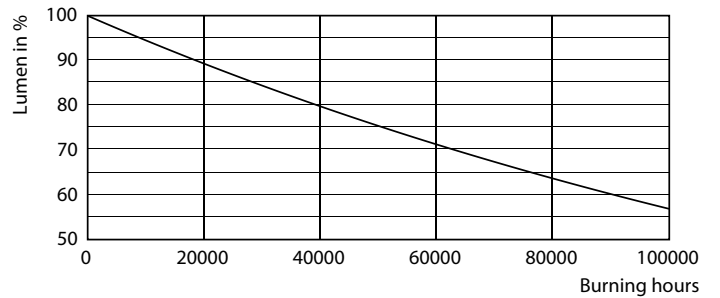

Product data

General Information		Power (Rated) (Nom)	
Cap base	G13 [Medium Bi-Pin Fluorescent]		8 W
EU RoHS compliant	Yes	Lamp current (max.)	38 mA
Nominal lifetime (nom.)	60000 h	Lamp current (min.)	34 mA
Switching cycle	200,000X	Starting time (nom.)	0.5 s
	Sphere	Warm-up time to 60% light (nom.)	0.5 s
		Power factor (nom.)	0.9
		Voltage (Nom)	220-240 V
Light Technical		Temperature	
Colour Code	830 [CCT of 3,000 K]	T-ambient (max.)	45 °C
Beam Angle (Nom)	190 °	T-ambient (min.)	-20 °C
Luminous flux (nom.)	1000 lm	T storage (max.)	65 °C
Colour designation	White (WH)	T storage (min.)	-40 °C
Correlated Colour Temperature (Nom)	3000 K	T-Case maximum (nom.)	55 °C
Luminous efficacy (rated) (nom.)	125.00 lm/W		
Colour consistency	<6	Controls and Dimming	
Colour rendering index (nom.)	80	Dimmable	No
LLMF at end of nominal lifetime (nom.)	70 %		
Operating and Electrical		Mechanical and Housing	
Input frequency	50 to 60 Hz	Lamp Finish	Frosted

LEDtube MAS SLR 8W G13 1000lm-LDD

Master Value LEDtube T8

Photometric data

LEDtube 220-240V G13 3000k

Lifetime

LEDtube MAS SLR 8W 60K LumenVsTc-LMP

LEDtube MAS SLR 8W 60K LifetimeVsTc-LED

LEDtube MAS SLR 8W 60K FailureRate-LED