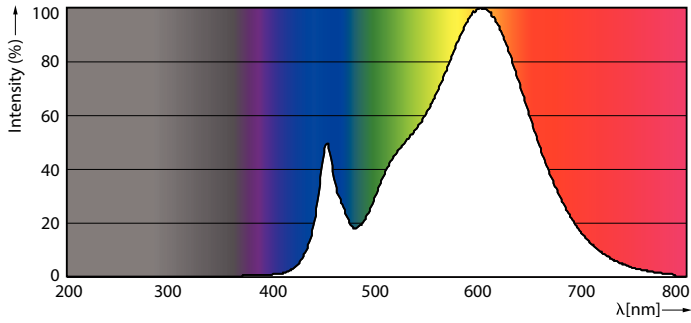

MASTER Value LEDtube T8

Photometric data

LEDtube 220-240V G13 3000k