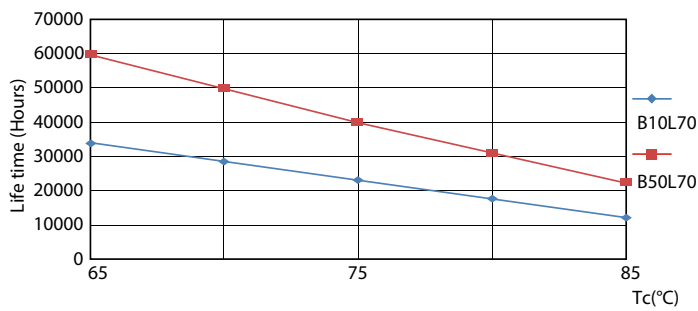

Product data

General Information		Power (Rated) (Nom)	
Cap base	G13 [Medium Bi-Pin Fluorescent]		20.5 W
EU RoHS compliant	Yes	Lamp current (max.)	97 mA
Nominal lifetime (nom.)	60000 h	Lamp current (min.)	89 mA
Switching cycle	200,000X	Starting time (nom.)	0.5 s
	Sphere	Warm-up time to 60% light (nom.)	0.5 s
		Power factor (nom.)	0.9
		Voltage (Nom)	220-240 V
Light Technical		Temperature	
Colour Code	830 [CCT of 3,000 K]	T-ambient (max.)	45 °C
Beam Angle (Nom)	190 °	T-ambient (min.)	-20 °C
Luminous flux (nom.)	2900 lm	T storage (max.)	65 °C
Colour designation	White (WH)	T storage (min.)	-40 °C
Correlated Colour Temperature (Nom)	3000 K	T-Case maximum (nom.)	65 °C
Luminous efficacy (rated) (nom.)	141.00 lm/W	Controls and Dimming	
Colour consistency	<6	Dimmable	No
Colour rendering index (nom.)	80	Mechanical and Housing	
LLMF at end of nominal lifetime (nom.)	70 %	Lamp Finish	Frosted
Operating and Electrical			
Input frequency	50 to 60 Hz		

LEDtube 220-240V G13

MASTER Value LEDtube T8

Photometric data

LEDtube 220-240V G13 3000k

Lifetime

LEDtube MAS SLR 20,5W 60K LumenVsTc-LMP

LEDtube MAS SLR 20,5W 60K FailureRate-LED

LEDtube MAS SLR 20,5W 60K LifetimeVsTc-LED