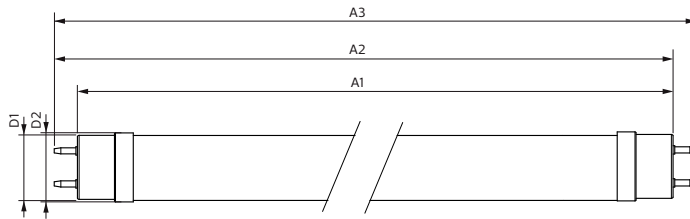

Product data

General Information		Power (Rated) (Nom)	
Cap base	G13 [Medium Bi-Pin Fluorescent]		20.5 W
EU RoHS compliant	Yes	Lamp current (max.)	97 mA
Nominal lifetime (nom.)	60000 h	Lamp current (min.)	89 mA
Switching cycle	200,000X	Starting time (nom.)	0.5 s
	Sphere	Warm-up time to 60% light (nom.)	0.5 s
		Power factor (nom.)	0.9
		Voltage (Nom)	220-240 V
Light Technical		Temperature	
Colour Code	830 [CCT of 3,000 K]	T-ambient (max.)	45 °C
Beam Angle (Nom)	190 °	T-ambient (min.)	-20 °C
Luminous flux (nom.)	2900 lm	T storage (max.)	65 °C
Colour designation	White (WH)	T storage (min.)	-40 °C
Correlated Colour Temperature (Nom)	3000 K	T-Case maximum (nom.)	65 °C
Luminous efficacy (rated) (nom.)	141.00 lm/W	Controls and Dimming	
Colour consistency	<6	Dimmable	No
Colour rendering index (nom.)	80	Mechanical and Housing	
LLMF at end of nominal lifetime (nom.)	70 %	Lamp Finish	Frosted
Operating and Electrical			
Input frequency	50 to 60 Hz		

MASTER Value LEDtube T8

Bulb material	Glass
Product length	1500 mm
Bulb shape	Tube, double-ended
Approval and Application	
Energy Efficiency Class	D
Energy-saving product	Yes
Approval marks	RoHS compliance CE marking KEMA Keur certificate
Energy consumption kWh/1,000 hours	21 kWh 403615

Product Data	
Full product code	871869964691200
Order product name	MASTER LEDtube VLE 1500mm HO 20.5W 830 T8
EAN/UPC – product	8718699646912
Order code	64691200
SAP numerator – quantity per pack	1
Numerator – packs per outer box	10
SAP material	929002021702
SAP net weight (piece)	0.270 kg

Dimensional drawing

Product	D1	D2	A1	A2	A3
MASTER LEDtube VLE 1500mm HO 20.5W 830 T8	25.8 mm	28 mm	1498.7 mm	1505.8 mm	1512.9 mm

TLED 5ft 220-240V20.5-58W2900lm3000K G13

Photometric data

LEDtube 220-240V G13 5ft 2900lm 3000k