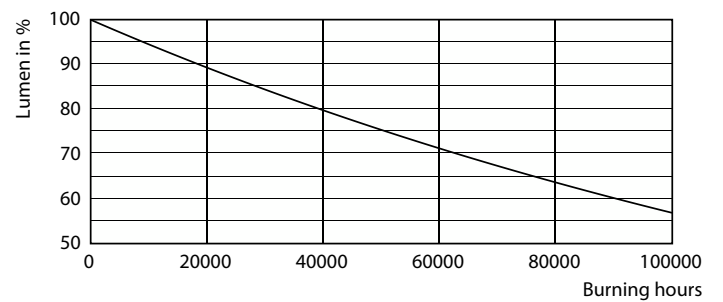

Product data

General Information		Power (Rated) (Nom)	
Cap base	G13 [Medium Bi-Pin Fluorescent]		20.5 W
EU RoHS compliant	Yes	Lamp current (max.)	97 mA
Nominal lifetime (nom.)	60000 h	Lamp current (min.)	89 mA
Switching cycle	200,000X	Starting time (nom.)	0.5 s
	Sphere	Warm-up time to 60% light (nom.)	0.5 s
		Power factor (nom.)	0.9
		Voltage (Nom)	220-240 V
Light Technical		Temperature	
Colour Code	830 [CCT of 3,000 K]	T-ambient (max.)	45 °C
Beam Angle (Nom)	190 °	T-ambient (min.)	-20 °C
Luminous flux (nom.)	2900 lm	T storage (max.)	65 °C
Colour designation	White (WH)	T storage (min.)	-40 °C
Correlated Colour Temperature (Nom)	3000 K	T-Case maximum (nom.)	65 °C
Luminous efficacy (rated) (nom.)	141.00 lm/W	Controls and Dimming	
Colour consistency	<6	Dimmable	No
Colour rendering index (nom.)	80	Mechanical and Housing	
LLMF at end of nominal lifetime (nom.)	70 %	Lamp Finish	Frosted
Operating and Electrical			
Input frequency	50 to 60 Hz		

LEDtube 220-240V G13

MASTER Value LEDtube T8

Photometric data

LEDtube 220-240V G13 3000k

Lifetime

LEDtube MAS SLR 20,5W 60K LumenVsTc-LMP

LEDtube MAS SLR 20,5W 60K FailureRate-LED

LEDtube MAS SLR 20,5W 60K LifetimeVsTc-LED