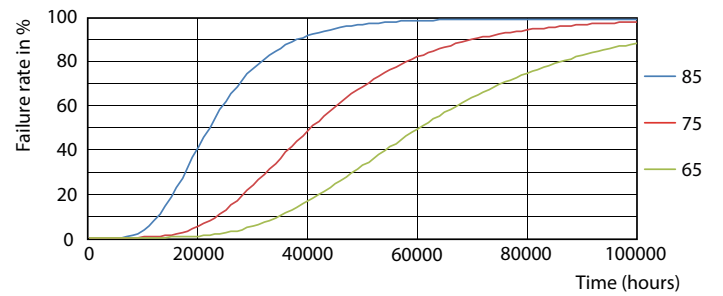

LEDtube 220-240V G13

MASTER Value LEDtube T8

Photometric data

LEDtube 220-240V G13 3000k

Lifetime

LEDtube MAS SLR 20,5W 60K LumenVsTc-LMP

LEDtube MAS SLR 20,5W 60K FailureRate-LED

LEDtube MAS SLR 20,5W 60K LifetimeVsTc-LED