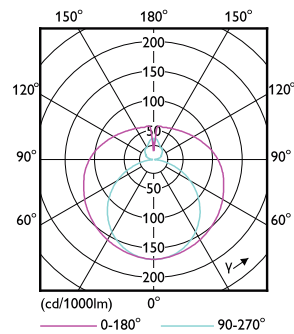

Product data

General Information		Power (Rated) (Nom)	
Cap base	G13 [Medium Bi-Pin Fluorescent]		20.5 W
EU RoHS compliant	Yes	Lamp current (max.)	97 mA
Nominal lifetime (nom.)	60000 h	Lamp current (min.)	89 mA
Switching cycle	200,000X	Starting time (nom.)	0.5 s
	Sphere	Warm-up time to 60% light (nom.)	0.5 s
		Power factor (nom.)	0.9
		Voltage (Nom)	220-240 V
Light Technical		Temperature	
Colour Code	830 [CCT of 3,000 K]	T-ambient (max.)	45 °C
Beam Angle (Nom)	190 °	T-ambient (min.)	-20 °C
Luminous flux (nom.)	2900 lm	T storage (max.)	65 °C
Colour designation	White (WH)	T storage (min.)	-40 °C
Correlated Colour Temperature (Nom)	3000 K	T-Case maximum (nom.)	65 °C
Luminous efficacy (rated) (nom.)	141.00 lm/W	Controls and Dimming	
Colour consistency	<6	Dimmable	No
Colour rendering index (nom.)	80	Mechanical and Housing	
LLMF at end of nominal lifetime (nom.)	70 %	Lamp Finish	Frosted
Operating and Electrical			
Input frequency	50 to 60 Hz		

MASTER Value LEDtube T8

Bulb material	Glass
Product length	1500 mm
Bulb shape	Tube, double-ended
Approval and Application	
Energy Efficiency Class	D
Energy-saving product	Yes
Approval marks	RoHS compliance CE marking KEMA Keur certificate
Energy consumption kWh/1,000 hours	21 kWh 403615

Dimensional drawing

Product	D1	D2	A1	A2	A3
MASTER LEDtube VLE 1500mm HO 20.5W 830 T8	25.8 mm	28 mm	1498.7 mm	1505.8 mm	1512.9 mm

TLED 5ft 220-240V20.5-58W2900lm3000K G13

Photometric data

LEDtube 220-240V G13 5ft 2900lm 3000k