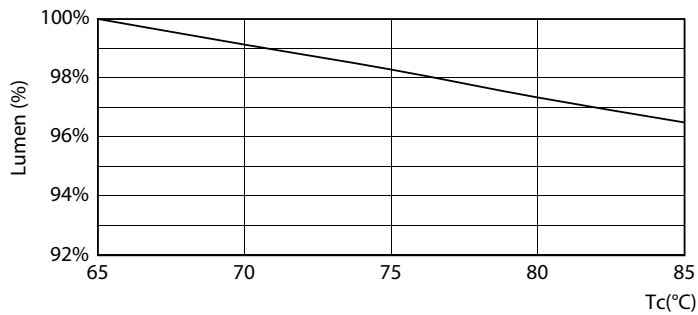

Product data

General Information		Power (Rated) (Nom)	
Cap base	G13 [Medium Bi-Pin Fluorescent]		20.5 W
EU RoHS compliant	Yes	Lamp current (max.)	97 mA
Nominal lifetime (nom.)	60000 h	Lamp current (min.)	89 mA
Switching cycle	200,000X	Starting time (nom.)	0.5 s
	Sphere	Warm-up time to 60% light (nom.)	0.5 s
		Power factor (nom.)	0.9
		Voltage (Nom)	220-240 V
Light Technical		Temperature	
Colour Code	830 [CCT of 3,000 K]	T-ambient (max.)	45 °C
Beam Angle (Nom)	190 °	T-ambient (min.)	-20 °C
Luminous flux (nom.)	2900 lm	T storage (max.)	65 °C
Colour designation	White (WH)	T storage (min.)	-40 °C
Correlated Colour Temperature (Nom)	3000 K	T-Case maximum (nom.)	65 °C
Luminous efficacy (rated) (nom.)	141.00 lm/W	Controls and Dimming	
Colour consistency	<6	Dimmable	No
Colour rendering index (nom.)	80	Mechanical and Housing	
LLMF at end of nominal lifetime (nom.)	70 %	Lamp Finish	Frosted
Operating and Electrical			
Input frequency	50 to 60 Hz		

LEDtube 220-240V G13

MASTER Value LEDtube T8

Photometric data

LEDtube 220-240V G13 3000k

Lifetime

LEDtube MAS SLR 20,5W 60K LumenVsTc-LMP

LEDtube MAS SLR 20,5W 60K FailureRate-LED

LEDtube MAS SLR 20,5W 60K LifetimeVsTc-LED