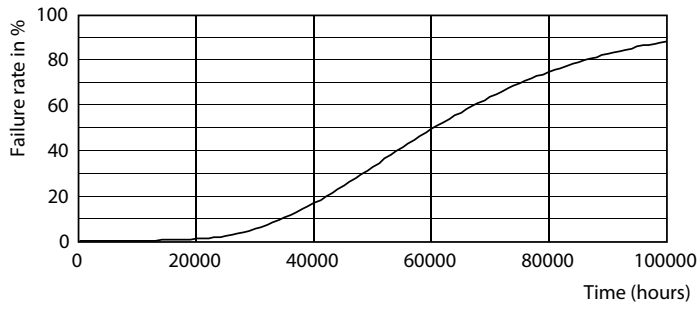

MASTER Value LEDtube T8

Lifetime

LEDtube_60K