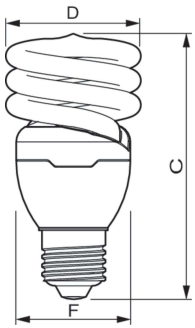

Product data

General information		Colour rendering index (nom.)	
Cap base	E27 [E27]		80
Nominal lifetime (nom.)	8000 h	LLMF at end of nominal lifetime (nom.)	70 %
Switching cycle	5,000X	Operating and electrical	
Rated lifetime (hours)	8000 h	Input frequency	50 or 60 Hz
Light technical		Power (Rated) (Nom)	20 W
Colour Code	865 [CCT of 6,500 K]	Lamp current (nom.)	150 mA
Luminous flux (nom.)	1200 lm	Starting time (nom.)	0.3 s
Luminous flux (rated) (nom.)	1200 lm	Warm-up time to 60% light (min.)	5 s
Colour designation	Cool Daylight	Warm-up time to 60% light (max.)	60 s
Lumen maintenance 2,000 hours (nom.)	85 %	Power factor (nom.)	0.6
Lumen maintenance 5,000 hours (nom.)	75 %	Voltage (Nom)	220-240 V
Chromaticity coordinate X (nom.)	313	Controls and dimming	
Chromaticity coordinate Y (nom.)	337	Dimmable	No
Correlated Colour Temperature (Nom)	6500 K		
Luminous efficacy (rated) (nom.)	61 lm/W		

Tornado T2

Mechanical and housing	
Bulb shape	Spiral

Approval and application	
Mercury (Hg) content (nom.)	1.5 mg
Energy consumption kWh/1,000 hours	20 kWh

Product data	
Full product code	871829166294500

Dimensional drawing

TornadoT2 8y 20W CDL E27 220-240V 1CT/12

Product	D (max)	C (max)	F (max)
TornadoT2 8y 20W CDL E27 220-240V 1CT/12	56.5 mm	111.5 mm	47 mm