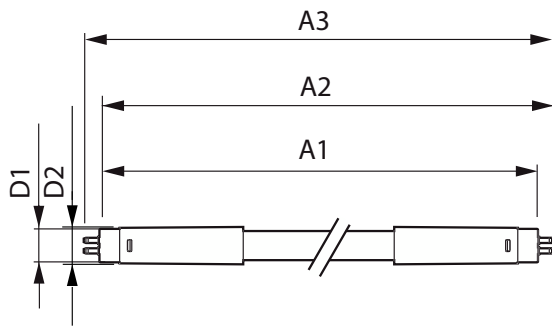

## Dimensional drawing

Product	D1	D2	A1	A2	A3
MAS LEDtube HF 1200mm HE 16.5W 830 T5	15.5 mm	18.8 mm	1,149 mm	1,156.1 mm	1,163.2 mm
MAS LEDtube HF 1200mm HE 16.5W 840 T5	15.5 mm	18.8 mm	1,149 mm	1,156.1 mm	1,163.2 mm
MAS LEDtube HF 1200mm HE 16.5W 865 T5	15.5 mm	18.8 mm	1,149 mm	1,156.1 mm	1,163.2 mm
MAS LEDtube HF 1200mm HO 26W 840 T5 OE	15.5 mm	19 mm	1,149 mm	1,156 mm	1,163 mm
MAS LEDtube HF 1500mm HE 20W 830 T5	15.5 mm	18.8 mm	1,449 mm	1,456.1 mm	1,463.2 mm
MAS LEDtube HF 1500mm HE 20W 840 T5	15.5 mm	18.8 mm	1,449 mm	1,456.1 mm	1,463.2 mm
MAS LEDtube HF 1500mm HE 20W 865 T5	15.5 mm	18.8 mm	1,449 mm	1,456.1 mm	1,463.2 mm
MAS LEDtube HF 1500mm HO 26W 830 T5 OE	15.5 mm	19 mm	1,449 mm	1,456 mm	1,463 mm
MAS LEDtube HF 1500mm HO 26W 840 T5 OE	15.5 mm	19 mm	1,449 mm	1,456 mm	1,463 mm
MAS LEDtube HF 1500mm HO 26W 865 T5 OE	15.5 mm	19 mm	1,449 mm	1,456 mm	1,463 mm
MAS LEDtube HF 1500mm UO 36W 840 T5	15.5 mm	19 mm	1,449 mm	1,456 mm	1,463 mm
MAS LEDtube HF 600mm HE 8W 830 T5	15.5 mm	18.8 mm	549 mm	556.1 mm	563.2 mm
MAS LEDtube HF 600mm HE 8W 840 T5	15.5 mm	18.8 mm	549 mm	556.1 mm	563.2 mm