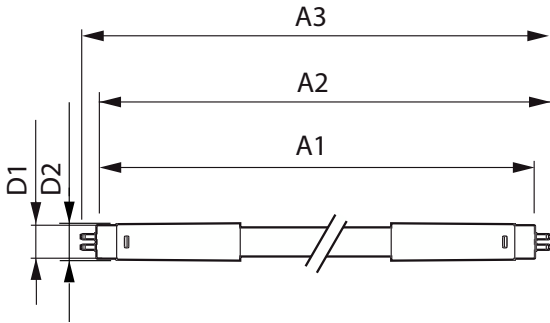

## Dimensional drawing

Product	D1	D2	A1	A2	A3
MAS LEDtube 1200mm HE 16.5W 830 T5	15.8 mm	19 mm	1,149 mm	1,156.1 mm	1,163.2 mm
MAS LEDtube 1200mm HE 16.5W 840 T5	15.8 mm	19 mm	1,149 mm	1,156.1 mm	1,163.2 mm
MAS LEDtube 1200mm HE 16.5W 865 T5	15.8 mm	19 mm	1,149 mm	1,156.1 mm	1,163.2 mm
MAS LEDtube 1200mm HE 16.5W 865 T5 EU	15.7 mm	19 mm	1,149 mm	1,156.1 mm	1,163.2 mm
MAS LEDtube 1500mm HE 20W 830 T5	15.8 mm	19 mm	1,449 mm	1,454.9 mm	1,463.2 mm
MAS LEDtube 1500mm HE 20W 840 T5	15.8 mm	19 mm	1,449 mm	1,454.9 mm	1,463.2 mm
MAS LEDtube 1500mm HE 20W 865 T5	15.8 mm	19 mm	1,449 mm	1,454.9 mm	1,463.2 mm
MAS LEDtube 1500mm HO 26W 830 T5	15.5 mm	17.1 mm	1,449 mm	1,456 mm	1,463 mm
MAS LEDtube 1500mm HO 26W 840 T5	15.5 mm	17.1 mm	1,449 mm	1,456 mm	1,463 mm
MAS LEDtube 1500mm HO 26W 865 T5	15.5 mm	17.1 mm	1,449 mm	1,456 mm	1,463 mm
MAS LEDtube 600mm HE 8W 830 T5	15.8 mm	19 mm	549 mm	556.1 mm	563.2 mm
MAS LEDtube 600mm HE 8W 830 T5 EU	15.7 mm	19 mm	549 mm	556.1 mm	563.2 mm
MAS LEDtube 600mm HE 8W 840 T5	15.8 mm	19 mm	549 mm	556.1 mm	563.2 mm
MAS LEDtube 600mm HE 8W 840 T5 EU	15.7 mm	19 mm	549 mm	556.1 mm	563.2 mm
MAS LEDtube 600mm HE 8W 865 T5	15.8 mm	19 mm	549 mm	556.1 mm	563.2 mm
MAS LEDtube 600mm HE 8W 865 T5 EU	15.7 mm	19 mm	549 mm	556.1 mm	563.2 mm