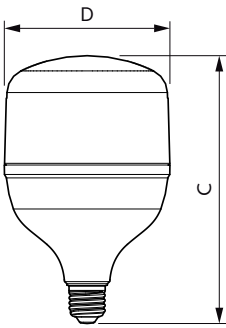

Application

- Industrial/retail – warehouses, factories, shops, transport hubs

TrueForce Core LED Industrial and Retail (Highbay – HPI/SON/HPL)

Versions

Dimensional drawing

Product	D	C
TrueForce Core HB 30W E27 830 GN3	100 mm	165 mm
TrueForce Core HB 30W E27 865 GN3	100 mm	165 mm

Product	D	C
TrueForce Core HB 50W E27 830 GN3	139 mm	221 mm
TrueForce Core HB 50W E27 865 GN3	139 mm	221 mm

TrueForce Core LED Industrial and Retail (Highbay – HPI/SON/HPL)

Dimensional drawing

Product	D	C
TrueForce Core HB 50W E40 865 GN3	139 mm	224 mm
TrueForce Core HB 65W E40 840 GN3	140 mm	224 mm
TrueForce Core HB 65W E40 865 GN3	140 mm	224 mm

Product	D	C
TrueForce Core HB 40W E27 865 GN3	118 mm	193 mm
TrueForce Core HB 40W E27 830 GN3	118 mm	193 mm

Product	D	C
TrueForce Core HB 25W E27 865 GN3	80 mm	139 mm
TrueForce Core HB 25W E27 830 GN3	80 mm	139 mm