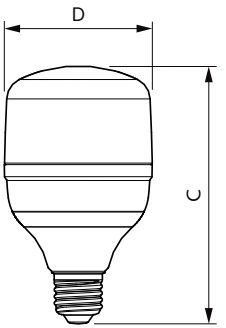

Application

- Industrial/retail – warehouses, factories, shops, transport hubs

TrueForce Core LED Industrial and Retail (Highbay – HPI/SON/HPL)

Versions

Dimensional drawing

Product	D	C
TrueForce Core HB 30W E27 830 GN3	100 mm	165 mm
TrueForce Core HB 30W E27 865 GN3	100 mm	165 mm

Product	D	C
TrueForce Core HB 50W E27 830 GN3	139 mm	221 mm
TrueForce Core HB 50W E27 865 GN3	139 mm	221 mm

TrueForce Core LED Industrial and Retail (Highbay – HPI/SON/HPL)

Dimensional drawing

Product	D	C
TrueForce Core HB 50W E40 865 GN3	139 mm	224 mm
TrueForce Core HB 65W E40 840 GN3	140 mm	224 mm
TrueForce Core HB 65W E40 865 GN3	140 mm	224 mm

Product	D	C
TrueForce Core HB 40W E27 865 GN3	118 mm	193 mm
TrueForce Core HB 40W E27 830 GN3	118 mm	193 mm

Product	D	C
TrueForce Core HB 25W E27 865 GN3	80 mm	139 mm
TrueForce Core HB 25W E27 830 GN3	80 mm	139 mm