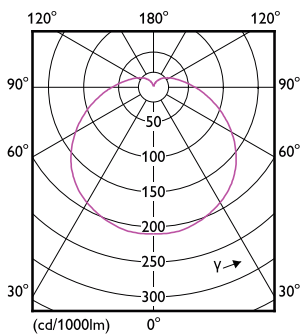

Order Code	Full Product Name	Colour Code	Correlated Colour	
			Temperature (Nom)	Luminous Flux (Nom)
78069200	TrueForce Core HB 50W E27 865 GN3	865	6500 K	5000 lm
78071500	TrueForce Core HB 50W E40 865 GN3	865	6500 K	5000 lm
78073900	TrueForce Core HB 65W E40 840 GN3	841	4000 K	7000 lm
78075300	TrueForce Core HB 65W E40 865 GN3	865	6500 K	7000 lm
78077700	TrueForce Core HB 80W E40 840 GN3	841	4000 K	9000 lm
78079100	TrueForce Core HB 80W E40 865 GN3	865	6500 K	9000 lm

Temperature

Order Code	Full Product Name	T-Case Maximum (Nom)
78055500	TrueForce Core HB 25W E27 830 GN3	95 °C
78057900	TrueForce Core HB 25W E27 865 GN3	95 °C
78059300	TrueForce Core HB 30W E27 830 GN3	80 °C
78061600	TrueForce Core HB 30W E27 865 GN3	80 °C
78063000	TrueForce Core HB 40W E27 830 GN3	85 °C
78065400	TrueForce Core HB 40W E27 865 GN3	85 °C
78067800	TrueForce Core HB 50W E27 830 GN3	80 °C
78069200	TrueForce Core HB 50W E27 865 GN3	80 °C
78071500	TrueForce Core HB 50W E40 865 GN3	80 °C
78073900	TrueForce Core HB 65W E40 840 GN3	85 °C
78075300	TrueForce Core HB 65W E40 865 GN3	85 °C
78077700	TrueForce Core HB 80W E40 840 GN3	85 °C
78079100	TrueForce Core HB 80W E40 865 GN3	85 °C