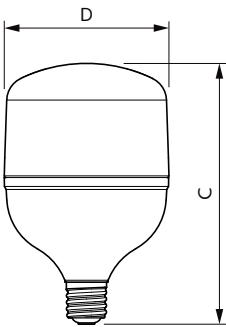

Application

- Industrial/retail – warehouses, factories, shops, transport hubs

TrueForce Core LED Industrial and Retail (Highbay – HPI/SON/HPL)

Versions

Dimensional drawing

Product	D	C
TrueForce Core HB 30W E27 830 GN3	100 mm	165 mm
TrueForce Core HB 30W E27 865 GN3	100 mm	165 mm

Product	D	C
TrueForce Core HB 50W E27 830 GN3	139 mm	221 mm
TrueForce Core HB 50W E27 865 GN3	139 mm	221 mm

TrueForce Core LED Industrial and Retail (Highbay – HPI/SON/HPL)

Dimensional drawing

Product	D	C
TrueForce Core HB 50W E40 865 GN3	139 mm	224 mm
TrueForce Core HB 65W E40 840 GN3	140 mm	224 mm
TrueForce Core HB 65W E40 865 GN3	140 mm	224 mm

Product	D	C
TrueForce Core HB 40W E27 865 GN3	118 mm	193 mm
TrueForce Core HB 40W E27 830 GN3	118 mm	193 mm

Product	D	C
TrueForce Core HB 25W E27 865 GN3	80 mm	139 mm
TrueForce Core HB 25W E27 830 GN3	80 mm	139 mm