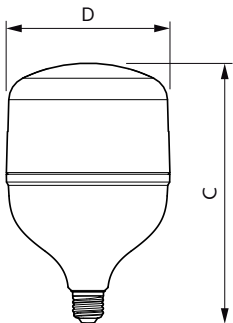

Application

- Industrial/retail – warehouses, factories, shops, transport hubs

TrueForce Core LED Industrial and Retail (Highbay – HPI/SON/HPL)

Versions

Dimensional drawing

Product	D	C
TrueForce Core HB 30W E27 830 GN3	100 mm	165 mm
TrueForce Core HB 30W E27 865 GN3	100 mm	165 mm

Product	D	C
TrueForce Core HB 50W E27 830 GN3	139 mm	221 mm
TrueForce Core HB 50W E27 865 GN3	139 mm	221 mm

TrueForce Core LED Industrial and Retail (Highbay – HPI/SON/HPL)

Dimensional drawing

Product	D	C
TrueForce Core HB 50W E40 865 GN3	139 mm	224 mm
TrueForce Core HB 65W E40 840 GN3	140 mm	224 mm
TrueForce Core HB 65W E40 865 GN3	140 mm	224 mm

Product	D	C
TrueForce Core HB 40W E27 865 GN3	118 mm	193 mm
TrueForce Core HB 40W E27 830 GN3	118 mm	193 mm

Product	D	C
TrueForce Core HB 25W E27 865 GN3	80 mm	139 mm
TrueForce Core HB 25W E27 830 GN3	80 mm	139 mm