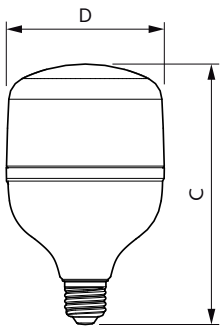

Application

- Industrial/retail – warehouses, factories, shops, transport hubs

TrueForce Core LED Industrial and Retail (Highbay – HPI/SON/HPL)

Versions

Dimensional drawing

Product	D	C
TrueForce Core HB 30W E27 830 GN3	100 mm	165 mm
TrueForce Core HB 30W E27 865 GN3	100 mm	165 mm

Product	D	C
TrueForce Core HB 50W E27 830 GN3	139 mm	221 mm
TrueForce Core HB 50W E27 865 GN3	139 mm	221 mm

TrueForce Core LED Industrial and Retail (Highbay – HPI/SON/HPL)

Dimensional drawing

Product	D	C
TrueForce Core HB 50W E40 865 GN3	139 mm	224 mm
TrueForce Core HB 65W E40 840 GN3	140 mm	224 mm
TrueForce Core HB 65W E40 865 GN3	140 mm	224 mm

Product	D	C
TrueForce Core HB 40W E27 865 GN3	118 mm	193 mm
TrueForce Core HB 40W E27 830 GN3	118 mm	193 mm

Product	D	C
TrueForce Core HB 25W E27 865 GN3	80 mm	139 mm
TrueForce Core HB 25W E27 830 GN3	80 mm	139 mm