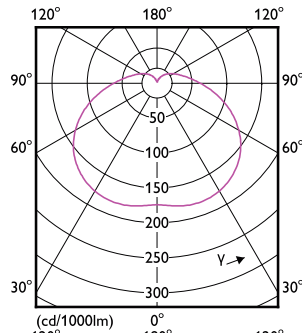

Order Code	Full Product Name	Colour Code	Correlated Colour	
			Temperature (Nom)	Luminous Flux (Nom)
78069200	TrueForce Core HB 50W E27 865 GN3	865	6500 K	5000 lm
78071500	TrueForce Core HB 50W E40 865 GN3	865	6500 K	5000 lm
78073900	TrueForce Core HB 65W E40 840 GN3	841	4000 K	7000 lm
78075300	TrueForce Core HB 65W E40 865 GN3	865	6500 K	7000 lm
78077700	TrueForce Core HB 80W E40 840 GN3	841	4000 K	9000 lm
78079100	TrueForce Core HB 80W E40 865 GN3	865	6500 K	9000 lm

Temperature

Order Code	Full Product Name	T-Case Maximum (Nom)
78055500	TrueForce Core HB 25W E27 830 GN3	95 °C
78057900	TrueForce Core HB 25W E27 865 GN3	95 °C
78059300	TrueForce Core HB 30W E27 830 GN3	80 °C
78061600	TrueForce Core HB 30W E27 865 GN3	80 °C
78063000	TrueForce Core HB 40W E27 830 GN3	85 °C
78065400	TrueForce Core HB 40W E27 865 GN3	85 °C
78067800	TrueForce Core HB 50W E27 830 GN3	80 °C
78069200	TrueForce Core HB 50W E27 865 GN3	80 °C
78071500	TrueForce Core HB 50W E40 865 GN3	80 °C
78073900	TrueForce Core HB 65W E40 840 GN3	85 °C
78075300	TrueForce Core HB 65W E40 865 GN3	85 °C
78077700	TrueForce Core HB 80W E40 840 GN3	85 °C
78079100	TrueForce Core HB 80W E40 865 GN3	85 °C