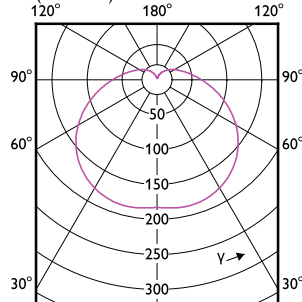

Order Code	Full Product Name	Colour Code	Correlated Colour	
			Temperature (Nom)	Luminous Flux (Nom)
78069200	TrueForce Core HB 50W E27 865 GN3	865	6500 K	5000 lm
78071500	TrueForce Core HB 50W E40 865 GN3	865	6500 K	5000 lm
78073900	TrueForce Core HB 65W E40 840 GN3	841	4000 K	7000 lm
78075300	TrueForce Core HB 65W E40 865 GN3	865	6500 K	7000 lm
78077700	TrueForce Core HB 80W E40 840 GN3	841	4000 K	9000 lm
78079100	TrueForce Core HB 80W E40 865 GN3	865	6500 K	9000 lm

Temperature

Order Code	Full Product Name	T-Case Maximum (Nom)
78055500	TrueForce Core HB 25W E27 830 GN3	95 °C
78057900	TrueForce Core HB 25W E27 865 GN3	95 °C
78059300	TrueForce Core HB 30W E27 830 GN3	80 °C
78061600	TrueForce Core HB 30W E27 865 GN3	80 °C
78063000	TrueForce Core HB 40W E27 830 GN3	85 °C
78065400	TrueForce Core HB 40W E27 865 GN3	85 °C
78067800	TrueForce Core HB 50W E27 830 GN3	80 °C
78069200	TrueForce Core HB 50W E27 865 GN3	80 °C
78071500	TrueForce Core HB 50W E40 865 GN3	80 °C
78073900	TrueForce Core HB 65W E40 840 GN3	85 °C
78075300	TrueForce Core HB 65W E40 865 GN3	85 °C
78077700	TrueForce Core HB 80W E40 840 GN3	85 °C
78079100	TrueForce Core HB 80W E40 865 GN3	85 °C