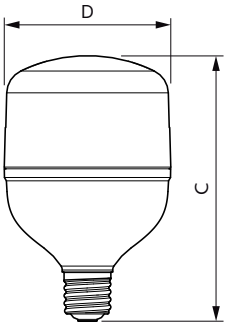

Application

- Industrial/retail – warehouses, factories, shops, transport hubs

TrueForce Core LED Industrial and Retail (Highbay – HPI/SON/HPL)

Versions

Dimensional drawing

Product	D	C
TrueForce Core HB 30W E27 830 GN3	100 mm	165 mm
TrueForce Core HB 30W E27 865 GN3	100 mm	165 mm

Product	D	C
TrueForce Core HB 50W E27 830 GN3	139 mm	221 mm
TrueForce Core HB 50W E27 865 GN3	139 mm	221 mm

TrueForce Core LED Industrial and Retail (Highbay – HPI/SON/HPL)

Dimensional drawing

Product	D	C
TrueForce Core HB 50W E40 865 GN3	139 mm	224 mm
TrueForce Core HB 65W E40 840 GN3	140 mm	224 mm
TrueForce Core HB 65W E40 865 GN3	140 mm	224 mm

Product	D	C
TrueForce Core HB 40W E27 865 GN3	118 mm	193 mm
TrueForce Core HB 40W E27 830 GN3	118 mm	193 mm

Product	D	C
TrueForce Core HB 25W E27 865 GN3	80 mm	139 mm
TrueForce Core HB 25W E27 830 GN3	80 mm	139 mm