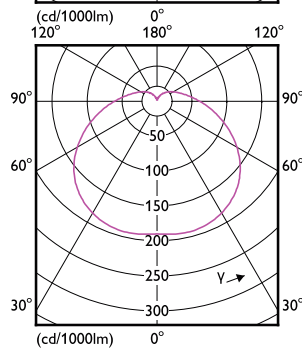

Order Code	Full Product Name	Colour Code	Correlated Colour	
			Temperature (Nom)	Luminous Flux (Nom)
78069200	TrueForce Core HB 50W E27 865 GN3	865	6500 K	5000 lm
78071500	TrueForce Core HB 50W E40 865 GN3	865	6500 K	5000 lm
78073900	TrueForce Core HB 65W E40 840 GN3	841	4000 K	7000 lm
78075300	TrueForce Core HB 65W E40 865 GN3	865	6500 K	7000 lm
78077700	TrueForce Core HB 80W E40 840 GN3	841	4000 K	9000 lm
78079100	TrueForce Core HB 80W E40 865 GN3	865	6500 K	9000 lm

Temperature

Order Code	Full Product Name	T-Case Maximum (Nom)
78055500	TrueForce Core HB 25W E27 830 GN3	95 °C
78057900	TrueForce Core HB 25W E27 865 GN3	95 °C
78059300	TrueForce Core HB 30W E27 830 GN3	80 °C
78061600	TrueForce Core HB 30W E27 865 GN3	80 °C
78063000	TrueForce Core HB 40W E27 830 GN3	85 °C
78065400	TrueForce Core HB 40W E27 865 GN3	85 °C
78067800	TrueForce Core HB 50W E27 830 GN3	80 °C
78069200	TrueForce Core HB 50W E27 865 GN3	80 °C
78071500	TrueForce Core HB 50W E40 865 GN3	80 °C
78073900	TrueForce Core HB 65W E40 840 GN3	85 °C
78075300	TrueForce Core HB 65W E40 865 GN3	85 °C
78077700	TrueForce Core HB 80W E40 840 GN3	85 °C
78079100	TrueForce Core HB 80W E40 865 GN3	85 °C