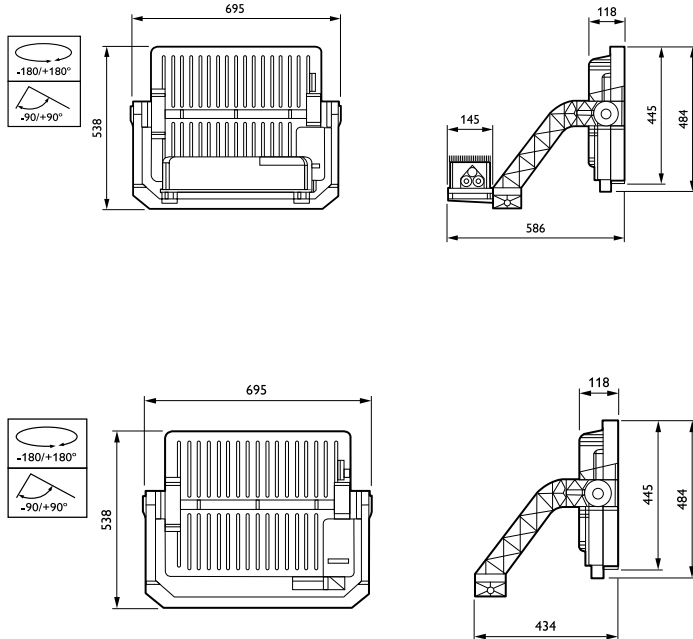

ArenaVision LED gen3.5 C

Dimensional drawing

General Information

CE mark	CE mark
Driver included	Yes

Light Technical

Light source color	957 cool white
Correlated Color Temperature (Nom)	5700 K
Optical cover/lens type	Polycarbonate bowl/cover clear
Color rendering index (CRI)	>85

Controls and Dimming

Dimmable	Yes

Mechanical and Housing

Housing Color	Aluminum and RAL (to be defined)

Approval and Application

Mech. impact protection code	IK08
Ingress protection code	IP66

Light Technical

Order Code	Full Product Name	Luminous Flux
911401615007	BVP418 C LED990/957 890W S3 HGB	99,000 lumen
911401613407	BVP428 C LED1480/957 1340W S2 BV	148,000 lumen
911401613507	BVP428 C LED1480/957 1340W S3 BV	148,000 lumen
911401613607	BVP428 C LED1480/957 1340W S4 BV	148,000 lumen
911401613707	BVP428 C LED1480/957 1340W S5 BV	148,000 lumen
911401613807	BVP428 C LED1480/957 1340W S6 BV	148,000 lumen
911401613907	BVP428 C LED1480/957 1340W S7 BV	148,000 lumen
911401614007	BVP428 C LED1480/957 1340W S8 BV	148,000 lumen
911401614307	BVP418 C LED990/957 890W S2 BV	99,000 lumen
911401614407	BVP418 C LED990/957 890W S3 BV	99,000 lumen
911401614507	BVP418 C LED990/957 890W S4 BV	99,000 lumen
911401614607	BVP418 C LED990/957 890W S5 BV	99,000 lumen
911401614707	BVP418 C LED990/957 890W S6 BV	99,000 lumen
911401614807	BVP418 C LED990/957 890W S7 BV	99,000 lumen
911401614907	BVP418 C LED990/957 890W S8 BV	99,000 lumen

Operating and Electrical

Order Code	Full Product Name	Power Consumption
911401615007	BVP418 C LED990/957 890W S3 HGB	890 W

Order Code	Full Product Name	Power Consumption
911401613407	BVP428 C LED1480/957 1340W S2 BV	1,340 W