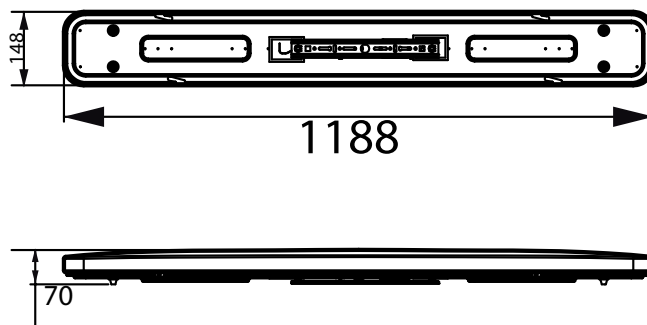

Application

- Residential, home: living room, bedroom, dining room, kitchen

Apex Ceiling light

Versions

Ceiling APEX RT LED 40W

Ceiling APEX L LED 45W

Dimensional drawing

Product details