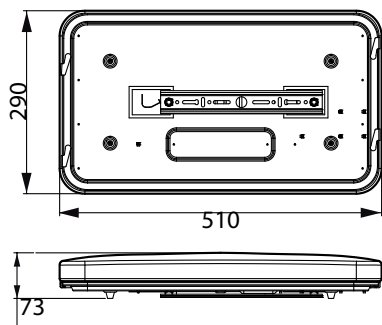

Application

- Residential, home: living room, bedroom, dining room, kitchen

Apex Ceiling light

Versions

Ceiling APEX RT LED 40W

Ceiling APEX L LED 45W

Dimensional drawing

Product details