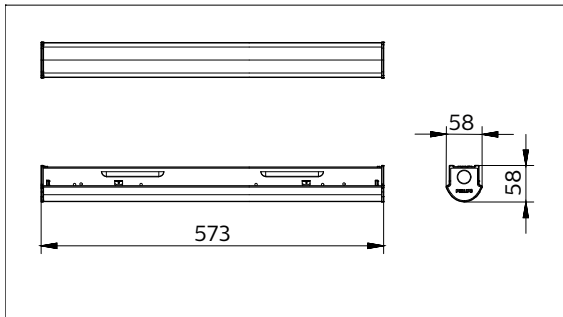

GreenPerform Batten G3 BN398C

Dimensional drawing

General Information

CE mark CE mark

Operating and Electrical

Input Voltage 220-240 V

Line Frequency 50 or 60 Hz

Approval and Application

Mech. impact protection code IK03

Ingress protection code IP20

Initial Performance (IEC Compliant)

Initial chromaticity SDCM<5

Luminous flux tolerance +/-10%

General Information

Order Code	Full Product Name	Flammability mark
911401549002	BN398X LED69/840 L1200 L1 S OP	-
911401549102	BN398X LED69/865 L1200 L1 S OP	-
911401549202	BN398X LED70/840 L1500 L1 S OP	-
911401549302	BN398X LED70/865 L1500 L1 S OP	-
911401549402	BN398X LED69/840 L1200 L1 S WB	-
911401549502	BN398X LED69/865 L1200 L1 S WB	-
911401549602	BN398X LED70/840 L1500 L1 S WB	-
911401549702	BN398X LED70/865 L1500 L1 S WB	-
911401549802	BN398X LED20/840 L600 L1 W OP	-

Order Code	Full Product Name	Flammability mark
911401549902	BN398X LED20/865 L600 L1 W OP	-
911401550002	BN398X LED20/840 L600 L1 W WB	-
911401550102	BN398X LED20/865 L600 L1 W WB	-
911401550202	BN398X LED40/840 L1200 L1 W OP	-
911401550302	BN398X LED40/865 L1200 L1 W OP	-
911401550402	BN398X LED40/840 L1200 L1 W WB	-
911401550502	BN398X LED40/865 L1200 L1 W WB	-
911401550602	BN398X LED69/840 L1200 L1 W OP	-
911401550702	BN398X LED69/865 L1200 L1 W OP	-