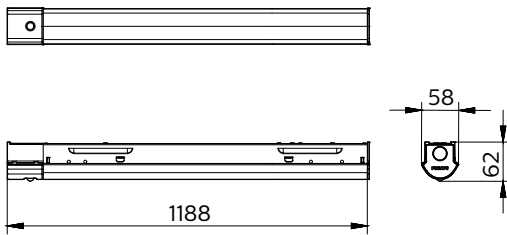

GreenPerform Batten G3 BN398C

Dimensional drawing

General Information

CE mark CE mark

Operating and Electrical

Input Voltage 220-240 V

Line Frequency 50 or 60 Hz

Approval and Application

Mech. impact protection code IK03

Ingress protection code IP20

Initial Performance (IEC Compliant)

Initial chromaticity SDCM<5

Luminous flux tolerance +/-10%

General Information

Order Code	Full Product Name	Flammability mark
911401549002	BN398X LED69/840 L1200 L1 S OP	-
911401549102	BN398X LED69/865 L1200 L1 S OP	-
911401549202	BN398X LED70/840 L1500 L1 S OP	-
911401549302	BN398X LED70/865 L1500 L1 S OP	-
911401549402	BN398X LED69/840 L1200 L1 S WB	-
911401549502	BN398X LED69/865 L1200 L1 S WB	-
911401549602	BN398X LED70/840 L1500 L1 S WB	-
911401549702	BN398X LED70/865 L1500 L1 S WB	-
911401549802	BN398X LED20/840 L600 L1 W OP	-

Order Code	Full Product Name	Flammability mark
911401549902	BN398X LED20/865 L600 L1 W OP	-
911401550002	BN398X LED20/840 L600 L1 W WB	-
911401550102	BN398X LED20/865 L600 L1 W WB	-
911401550202	BN398X LED40/840 L1200 L1 W OP	-
911401550302	BN398X LED40/865 L1200 L1 W OP	-
911401550402	BN398X LED40/840 L1200 L1 W WB	-
911401550502	BN398X LED40/865 L1200 L1 W WB	-
911401550602	BN398X LED69/840 L1200 L1 W OP	-
911401550702	BN398X LED69/865 L1200 L1 W OP	-