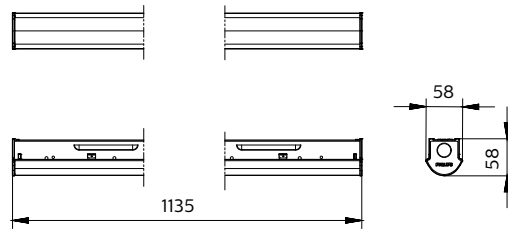

GreenPerform Batten G3 BN398C

Correlated color temperature - CCT	4000K/6500K
Color Rendering index - CRI	80
Beam angle	WB
Protection Class	Safety class I; Safety class III - POE
IEC61140	

Mechanical impact protection	IK03
Ingress protection	IP20
Overall length	600mm 1200mm 1500mm

Dimensional drawing