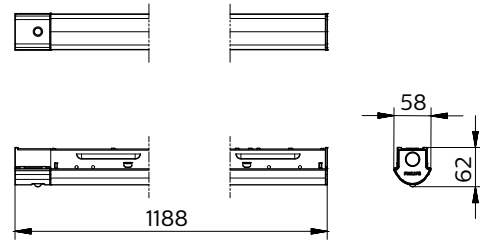

GreenPerform Batten G3 BN398C

Dimensional drawing

General Information

CE mark CE mark

Operating and Electrical

Input Voltage 220-240 V

Line Frequency 50 or 60 Hz

Approval and Application

Mech. impact protection code IK03

Ingress protection code IP20

Initial Performance (IEC Compliant)

Initial chromaticity SDCM<5

Luminous flux tolerance +/-10%

General Information

Order Code	Full Product Name	Flammability mark
911401549002	BN398X LED69/840 L1200 L1 S OP	-
911401549102	BN398X LED69/865 L1200 L1 S OP	-
911401549202	BN398X LED70/840 L1500 L1 S OP	-
911401549302	BN398X LED70/865 L1500 L1 S OP	-
911401549402	BN398X LED69/840 L1200 L1 S WB	-
911401549502	BN398X LED69/865 L1200 L1 S WB	-
911401549602	BN398X LED70/840 L1500 L1 S WB	-
911401549702	BN398X LED70/865 L1500 L1 S WB	-
911401549802	BN398X LED20/840 L600 L1 W OP	-

Order Code	Full Product Name	Flammability mark
911401549902	BN398X LED20/865 L600 L1 W OP	-
911401550002	BN398X LED20/840 L600 L1 W WB	-
911401550102	BN398X LED20/865 L600 L1 W WB	-
911401550202	BN398X LED40/840 L1200 L1 W OP	-
911401550302	BN398X LED40/865 L1200 L1 W OP	-
911401550402	BN398X LED40/840 L1200 L1 W WB	-
911401550502	BN398X LED40/865 L1200 L1 W WB	-
911401550602	BN398X LED69/840 L1200 L1 W OP	-
911401550702	BN398X LED69/865 L1200 L1 W OP	-