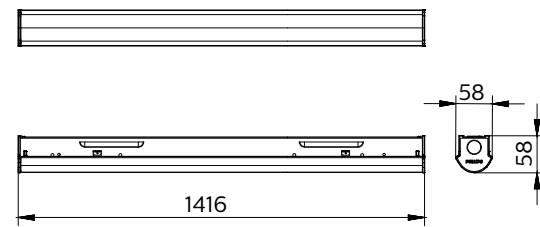

GreenPerform Batten G3 BN398C

Correlated color temperature - CCT	4000K/6500K
Color Rendering index - CRI	80
Beam angle	WB
Protection Class	Safety class I; Safety class III - POE
IEC61140	

Mechanical impact protection	IK03
Ingress protection	IP20
Overall length	600mm 1200mm 1500mm

Dimensional drawing