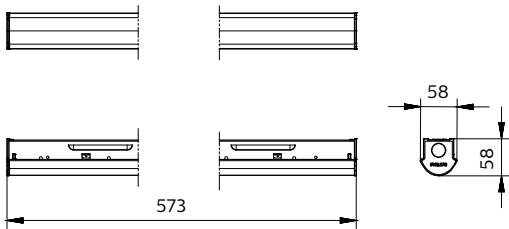

GreenPerform Batten G3 BN398C

Correlated color temperature - CCT	4000K/6500K
Color Rendering index - CRI	80
Beam angle	WB
Protection Class	Safety class I; Safety class III - POE
IEC61140	

Mechanical impact protection	IK03
Ingress protection	IP20
Overall length	600mm 1200mm 1500mm

Dimensional drawing