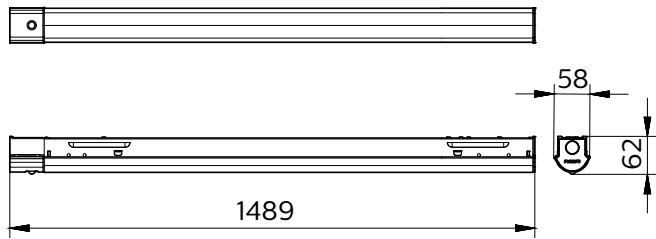

GreenPerform Batten G3 BN398C

Correlated color temperature - CCT	4000K/6500K
Color Rendering index - CRI	80
Beam angle	WB
Protection Class	Safety class I; Safety class III - POE
IEC61140	

Mechanical impact protection	IK03
Ingress protection	IP20
Overall length	600mm 1200mm 1500mm

Dimensional drawing