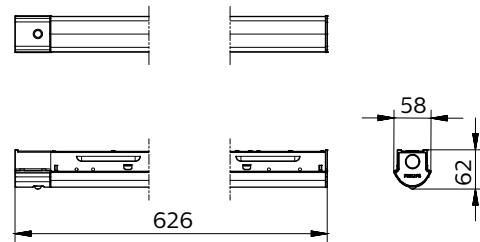

GreenPerform Batten G3 BN398C

Dimensional drawing

General Information

CE mark CE mark

Operating and Electrical

Input Voltage 220-240 V

Line Frequency 50 or 60 Hz

Approval and Application

Mech. impact protection code IK03

Ingress protection code IP20

Initial Performance (IEC Compliant)

Initial chromaticity SDCM<5

Luminous flux tolerance +/-10%

General Information

Order Code	Full Product Name	Flammability mark
911401549002	BN398X LED69/840 L1200 L1 S OP	-
911401549102	BN398X LED69/865 L1200 L1 S OP	-
911401549202	BN398X LED70/840 L1500 L1 S OP	-
911401549302	BN398X LED70/865 L1500 L1 S OP	-
911401549402	BN398X LED69/840 L1200 L1 S WB	-
911401549502	BN398X LED69/865 L1200 L1 S WB	-
911401549602	BN398X LED70/840 L1500 L1 S WB	-
911401549702	BN398X LED70/865 L1500 L1 S WB	-
911401549802	BN398X LED20/840 L600 L1 W OP	-

Order Code	Full Product Name	Flammability mark
911401549902	BN398X LED20/865 L600 L1 W OP	-
911401550002	BN398X LED20/840 L600 L1 W WB	-
911401550102	BN398X LED20/865 L600 L1 W WB	-
911401550202	BN398X LED40/840 L1200 L1 W OP	-
911401550302	BN398X LED40/865 L1200 L1 W OP	-
911401550402	BN398X LED40/840 L1200 L1 W WB	-
911401550502	BN398X LED40/865 L1200 L1 W WB	-
911401550602	BN398X LED69/840 L1200 L1 W OP	-
911401550702	BN398X LED69/865 L1200 L1 W OP	-