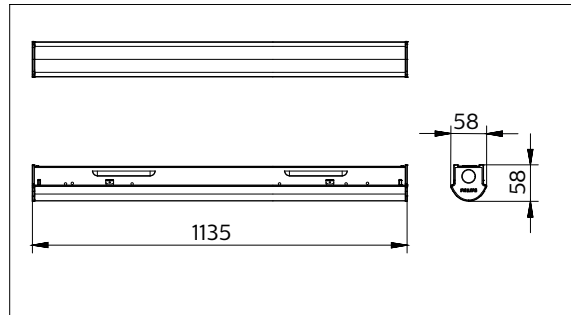

GreenPerform Batten G3 BN398C

Correlated color temperature - CCT	4000K/6500K
Color Rendering index - CRI	80
Beam angle	WB
Protection Class	Safety class I; Safety class III - POE
IEC61140	

Mechanical impact protection	IK03
Ingress protection	IP20
Overall length	600mm 1200mm 1500mm

Dimensional drawing