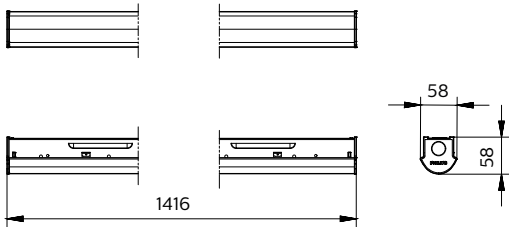

GreenPerform Batten G3 BN398C

Correlated color temperature - CCT	4000K/6500K
Color Rendering index - CRI	80
Beam angle	WB
Protection Class	Safety class I; Safety class III - POE
IEC61140	

Mechanical impact protection	IK03
Ingress protection	IP20
Overall length	600mm 1200mm 1500mm

Dimensional drawing