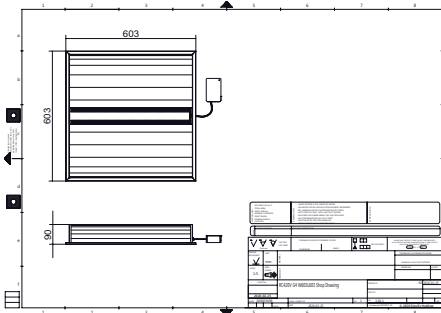

CoreView G4 RC420B

Dimming	PSU: non-dimmable
	PSD: Dimmable via Dali-broadcasting
Material	Housing: metal sheet
Lumen maintenance at median useful life	L70B50
50.000h	

Color Rendering index -	840, 850, 940, 950
CRI	
Risk Group	RG0
Ingress protection	IP20
Driver replaceable	Yes

Dimensional drawing