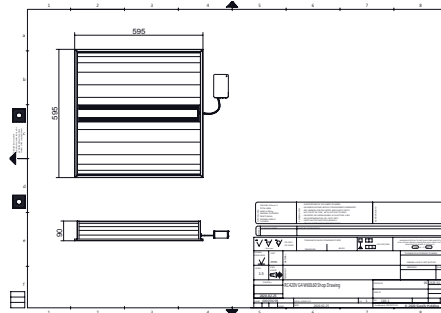

CoreView G4 RC420B

Dimming	PSU: non-dimmable
	PSD: Dimmable via Dali-broadcasting
Material	Housing: metal sheet
Lumen maintenance at median useful life	L70B50
50.000h	

Color Rendering index -	840, 850, 940, 950
CRI	
Risk Group	RG0
Ingress protection	IP20
Driver replaceable	Yes

Dimensional drawing