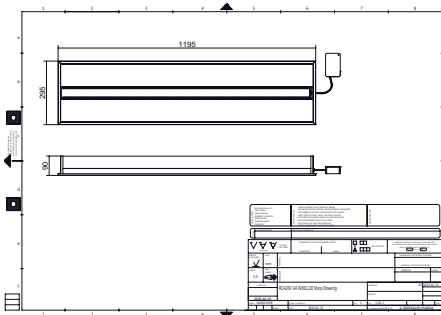

CoreView G4 RC420B

Dimming	PSU: non-dimmable
	PSD: Dimmable via Dali-broadcasting
Material	Housing: metal sheet
Lumen maintenance at median useful life	L70B50
50.000h	

Color Rendering index -	840, 850, 940, 950
CRI	
Risk Group	RG0
Ingress protection	IP20
Driver replaceable	Yes

Dimensional drawing