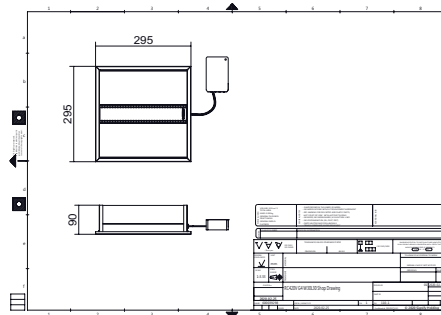

CoreView G4 RC420B

Dimming	PSU: non-dimmable
	PSD: Dimmable via Dali-broadcasting
Material	Housing: metal sheet
Lumen maintenance at median useful life	L70B50
50.000h	

Color Rendering index -	840, 850, 940, 950
CRI	
Risk Group	RG0
Ingress protection	IP20
Driver replaceable	Yes

Dimensional drawing