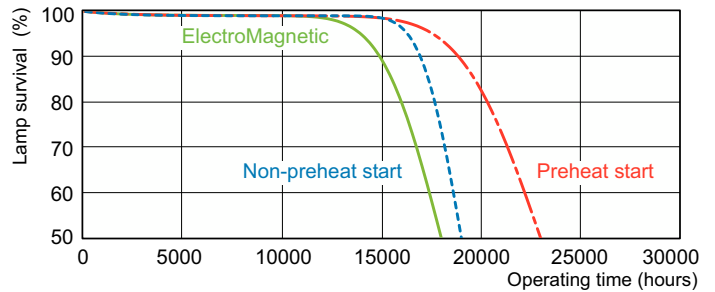

Life Expectancy Diagram - MASTER TL-D Super 80 18W/827 1SL/25