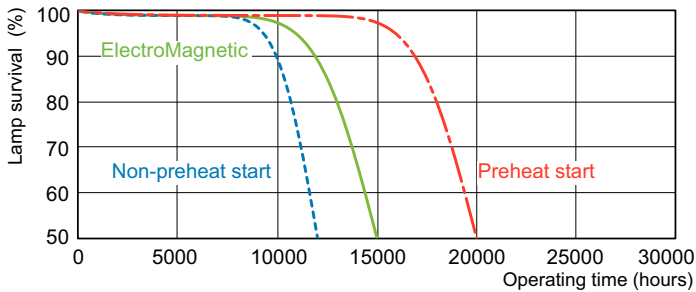

Lifetime

Life Expectancy Diagram - MASTER TL-D Super 80 18W/827 1SL/25