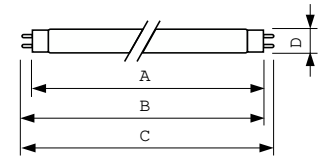

Product data

General Information		Lamp Current (Nom)	
Cap-Base	G13 [Medium Bi-Pin Fluorescent]		0.360 A
Flux measurement reference	Sphere	Controls and Dimming	
Life to 50% Failures (Nom)	15,000 hour(s)	Dimmable	Yes
Light Technical		Mechanical and Housing	
Color Code	827 [CCT of 2700K]	Bulb Shape	T8 [26 mm (T8)]
Luminous Flux	1,350 lumen	Approval and Application	
Color Designation	Incandescent White	Energy Efficiency Class	G
Chromaticity Coordinate X (Nom)	0.463	Mercury (Hg) Content (Nom)	1.7 mg
Chromaticity Coordinate Y (Nom)	0.42	Energy Consumption kWh/1000 h	19 kWh
Correlated Color Temperature (Nom)	2700 K	EPREL Registration Number	423358
Luminous Efficacy (rated) (Nom)	75 lm/W	Product Data	
Color rendering index (CRI)	82	Full product code	871150063162640
Operating and Electrical		Order product name	MASTER TL-D Super 80 18W/827 1SL/25
Power Consumption	18.2 W		

Dimensional drawing

Product	D (max)	A (max)	B (max)	B (min)	C (max)
MASTER TL-D Super 80 18W/827 1SL/25	28 mm	589.8 mm	596.9 mm	594.5 mm	604 mm

Photometric data

Spectral Power Distribution Colour - MASTER TL-D Super 80 18W/827 1SL/25