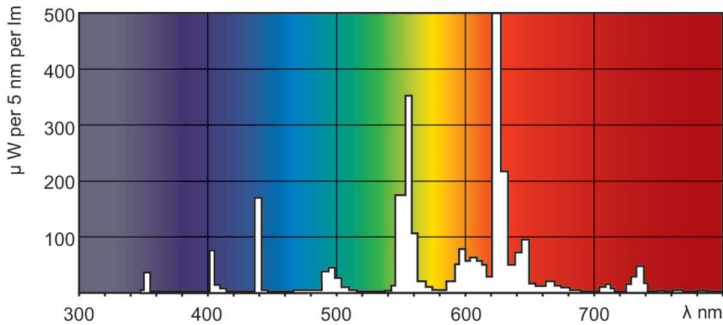

MASTER TL-D Super 80

MASTER TL-D Super 80 18W/827 1SL/25

The MASTER TL-D Super 80 lamp offers more lumens per watt and better color rendering than TL-D standard colors. Furthermore, it has a lower mercury content. The lamp can be operated in existing TL-D luminaires.

Product data

General Information		Lamp Current (Nom)	
Cap-Base	G13 [Medium Bi-Pin Fluorescent]		0.360 A
Flux measurement reference	Sphere	Controls and Dimming	
Life to 50% Failures (Nom)	15,000 hour(s)	Dimmable	Yes
Light Technical		Mechanical and Housing	
Color Code	827 [CCT of 2700K]	Bulb Shape	T8 [26 mm (T8)]
Luminous Flux	1,350 lumen	Approval and Application	
Color Designation	Incandescent White	Energy Efficiency Class	G
Chromaticity Coordinate X (Nom)	0.463	Mercury (Hg) Content (Nom)	1.7 mg
Chromaticity Coordinate Y (Nom)	0.42	Energy Consumption kWh/1000 h	19 kWh
Correlated Color Temperature (Nom)	2700 K	EPREL Registration Number	423358
Luminous Efficacy (rated) (Nom)	75 lm/W	Product Data	
Color rendering index (CRI)	82	Full product code	871150063162640
Operating and Electrical		Order product name	MASTER TL-D Super 80 18W/827 1SL/25
Power Consumption	18.2 W		

Dimensional drawing

Product	D (max)	A (max)	B (max)	B (min)	C (max)
MASTER TL-D Super 80 18W/827 1SL/25	28 mm	589.8 mm	596.9 mm	594.5 mm	604 mm

Photometric data

Spectral Power Distribution Colour - MASTER TL-D Super 80 18W/827 1SL/25