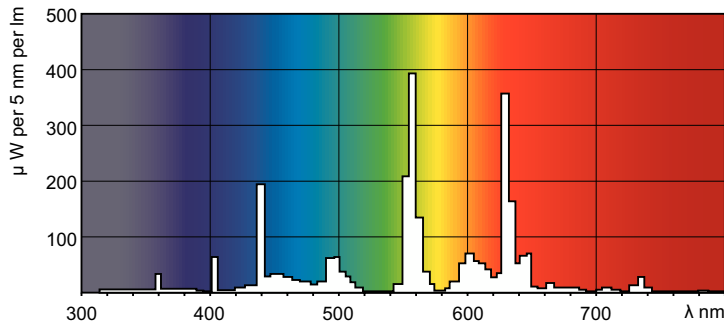

## MASTER TL-D Super 80 36W/840 1SL/25

The MASTER TL-D Super 80 lamp offers more lumens per watt and better color rendering than TL-D standard colors. Furthermore, it has a lower mercury content. The lamp can be operated in existing TL-D luminaires.

### Product data

General Information		Lamp Current (Nom)	
Cap-Base	G13 [Medium Bi-Pin Fluorescent]		0.440 A
Flux measurement reference	Sphere	Controls and Dimming	
Life to 50% Failures (Nom)	15,000 hour(s)	Dimmable	Yes
Light Technical		Mechanical and Housing	
Color Code	840 [CCT of 4000K]	Bulb Shape	T8 [26 mm (T8)]
Luminous Flux	3,350 lumen	Approval and Application	
Color Designation	Cool White (CW)	Energy Efficiency Class	G
Chromaticity Coordinate X (Nom)	0.38	Mercury (Hg) Content (Nom)	1.7 mg
Chromaticity Coordinate Y (Nom)	0.38	Energy Consumption kWh/1000 h	37 kWh
Correlated Color Temperature (Nom)	4000 K	EPREL Registration Number	423383
Luminous Efficacy (rated) (Nom)	93 lm/W	Product Data	
Color rendering index (CRI)	80	Full product code	871150063201240
Operating and Electrical		Order product name	MASTER TL-D Super 80 36W/840 1SL/25
Power Consumption	36.8 W		

## Dimensional drawing

Product	D (max)	A (max)	B (max)	B (min)	C (max)
MASTER TL-D Super 80 36W/840 1SL/25	28 mm	1,199.4 mm	1,206.5 mm	1,204.1 mm	1,213.6 mm

## Photometric data

Spectral Power Distribution Colour - MASTER TL-D Super 80 36W/840 1SL/25