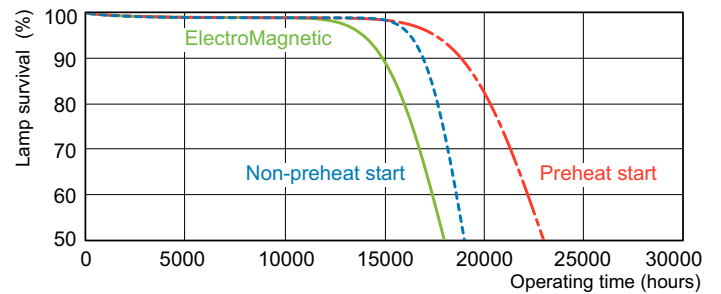

Life Expectancy Diagram - MASTER TL-D Super 80 36W/840 1SL/25