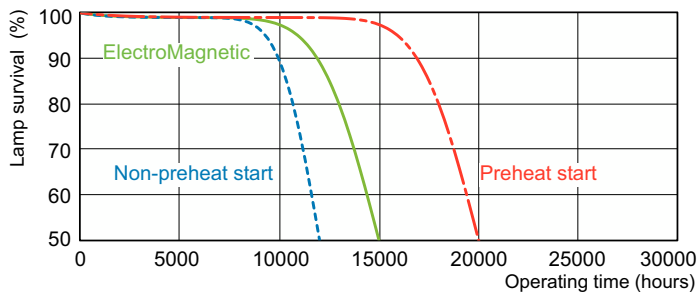

Lifetime

Life Expectancy Diagram - MASTER TL-D Super 80 36W/840 1SL/25