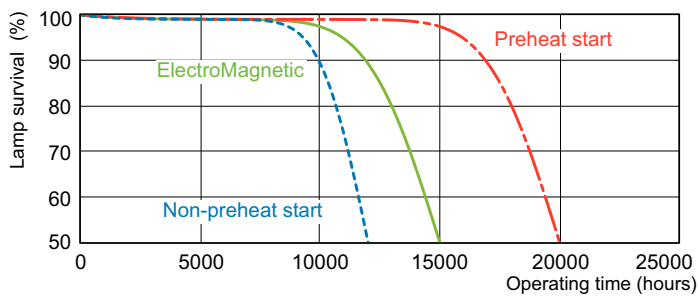

Product data

General Information		Controls and Dimming	
Flux measurement reference	Sphere	Dimmable	Yes
Cap-Base	G13 [Medium Bi-Pin Fluorescent]		
Light Technical		Mechanical and Housing	
Color Code	840 [CCT of 4000K]	Bulb Shape	T8 [26 mm (T8)]
Luminous Flux	2,650 lumen		
Color Designation	Cool White (CW)	Approval and Application	
Chromaticity Coordinate X (Nom)	0.38	Energy Efficiency Class	G
Chromaticity Coordinate Y (Nom)	0.38	Mercury (Hg) Content (Nom)	1.7 mg
Correlated Color Temperature (Nom)	4000 K	Energy Consumption kWh/1000 h	33 kWh
Luminous Efficacy (rated) (Nom)	82 lm/W	EPREL Registration Number	423388
Color rendering index (CRI)	82		
Operating and Electrical		Product Data	
Power Consumption	32.4 W	Full product code	871150026462640
Lamp Current (Nom)	0.448 A	Order product name	MASTER TL-D Eco 32W/840 SLV/25
		Order code	927921184023
		Numerator - Quantity Per Pack	1
		Numerator - Packs per outer box	25

MASTER TL-D Eco

Material number (12NC)	927921184023
Full product name	MASTER TL-D Eco 32W/840 SLV/25
EAN/UPC - Case	8711500264633

Dimensional drawing

Product	D (max)	A (max)	B (max)	B (min)	C (max)
MASTER TL-D Eco 32W/840 SLV/25	28 mm	1,199.4 mm	1,206.5 mm	1,204.1 mm	1,213.6 mm

Photometric data

Spectral Power Distribution Colour - MASTER TL-D Eco 32W/840 SLV/25

Lifetime

Life Expectancy Diagram - MASTER TL-D Eco 32W/840 SLV/25

Life Expectancy Diagram - MASTER TL-D Eco 32W/840 SLV/25