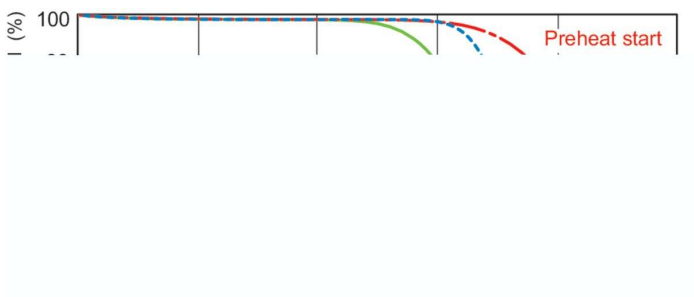

Photometric data

Spectral Power Distribution Colour - MASTER TL-D Eco 32W/840 SLV/25

Lifetime

Life Expectancy Diagram - MASTER TL-D Eco 32W/840 SLV/25

Life Expectancy Diagram - MASTER TL-D Eco 32W/840 SLV/25