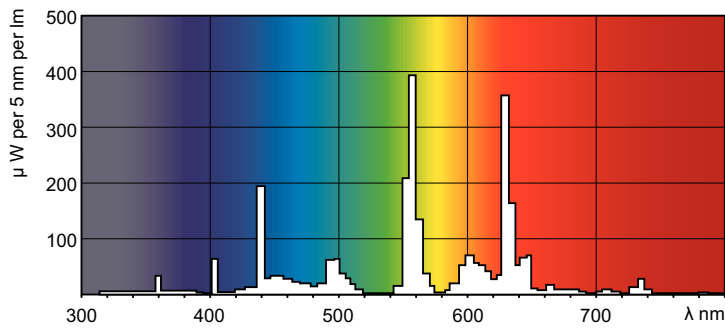

MASTER TL-D Eco

MASTER TL-D Eco 32W/840 SLV/25

The MASTER TL-D Eco lamp offers the same light output as a MASTER TL-D Super 80 lamp, while using less energy, thanks to the use of specific phosphors and a special gas filling. Application areas are schools, offices, governmental buildings and healthcare environments.

Product data

General Information		Controls and Dimming	
Flux measurement reference	Sphere	Dimmable	Yes
Cap-Base	G13 [Medium Bi-Pin Fluorescent]		
Light Technical		Mechanical and Housing	
Color Code	840 [CCT of 4000K]	Bulb Shape	T8 [26 mm (T8)]
Luminous Flux	2,650 lumen		
Color Designation	Cool White (CW)	Approval and Application	
Chromaticity Coordinate X (Nom)	0.38	Energy Efficiency Class	G
Chromaticity Coordinate Y (Nom)	0.38	Mercury (Hg) Content (Nom)	1.7 mg
Correlated Color Temperature (Nom)	4000 K	Energy Consumption kWh/1000 h	33 kWh
Luminous Efficacy (rated) (Nom)	82 lm/W	EPREL Registration Number	423388
Color rendering index (CRI)	82		
Operating and Electrical		Product Data	
Power Consumption	32.4 W	Full product code	871150026462640
Lamp Current (Nom)	0.448 A	Order product name	MASTER TL-D Eco 32W/840 SLV/25
		Order code	927921184023
		Numerator - Quantity Per Pack	1
		Numerator - Packs per outer box	25

MASTER TL-D Eco

Material number (12NC)	927921184023
Full product name	MASTER TL-D Eco 32W/840 SLV/25
EAN/UPC - Case	8711500264633

Dimensional drawing

Product	D (max)	A (max)	B (max)	B (min)	C (max)
MASTER TL-D Eco 32W/840 SLV/25	28 mm	1,199.4 mm	1,206.5 mm	1,204.1 mm	1,213.6 mm

Photometric data

Spectral Power Distribution Colour - MASTER TL-D Eco 32W/840 SLV/25

Lifetime

Life Expectancy Diagram - MASTER TL-D Eco 32W/840 SLV/25

Life Expectancy Diagram - MASTER TL-D Eco 32W/840 SLV/25