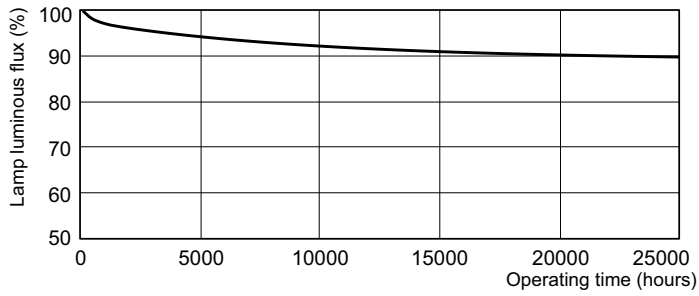

MASTER TL-D Eco

Lifetime

Lumen Maintenance Diagram - MASTER TL-D Eco 32W/840 SLV/25