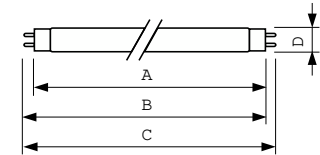

Product data

General Information		Controls and Dimming	
Flux measurement reference	Sphere	Dimmable	Yes
Cap-Base	G13 [Medium Bi-Pin Fluorescent]		
Light Technical		Mechanical and Housing	
Color Code	840 [CCT of 4000K]	Bulb Shape	T8 [26 mm (T8)]
Luminous Flux	2,650 lumen		
Color Designation	Cool White (CW)	Approval and Application	
Chromaticity Coordinate X (Nom)	0.38	Energy Efficiency Class	G
Chromaticity Coordinate Y (Nom)	0.38	Mercury (Hg) Content (Nom)	1.7 mg
Correlated Color Temperature (Nom)	4000 K	Energy Consumption kWh/1000 h	33 kWh
Luminous Efficacy (rated) (Nom)	82 lm/W	EPREL Registration Number	423388
Color rendering index (CRI)	82		
Operating and Electrical		Product Data	
Power Consumption	32.4 W	Full product code	871150026462640
Lamp Current (Nom)	0.448 A	Order product name	MASTER TL-D Eco 32W/840 SLV/25
		Order code	927921184023
		Numerator - Quantity Per Pack	1
		Numerator - Packs per outer box	25

MASTER TL-D Eco

Material number (12NC)	927921184023
Full product name	MASTER TL-D Eco 32W/840 SLV/25
EAN/UPC - Case	8711500264633

Dimensional drawing

Product	D (max)	A (max)	B (max)	B (min)	C (max)
MASTER TL-D Eco 32W/840 SLV/25	28 mm	1,199.4 mm	1,206.5 mm	1,204.1 mm	1,213.6 mm