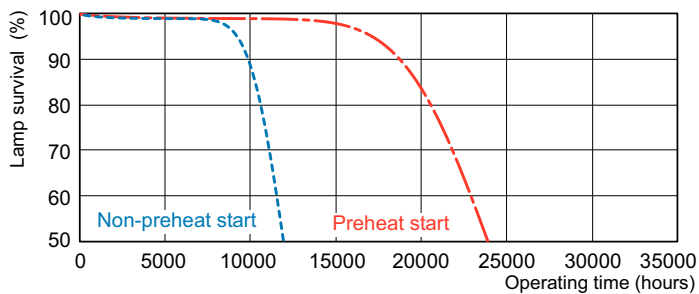

Product data

General Information		Operating and Electrical	
Cap-Base	G5 [G5]	Power Consumption	34.9 W
Features	na [Not Applicable]	Lamp Current (Nom)	0.175 A
Flux measurement reference	Sphere		
Light Technical		Controls and Dimming	
Color Code	827 [CCT of 2700K]	Dimmable	Yes
Luminous Flux	3,315 lumen		
Color Designation	Incandescent White	Mechanical and Housing	
Chromaticity Coordinate X (Nom)	0.463	Bulb Shape	T5 [16 mm (T5)]
Chromaticity Coordinate Y (Nom)	0.42		
Correlated Color Temperature (Nom)	2700 K	Approval and Application	
Luminous Efficacy (rated) (Nom)	94 lm/W	Energy Efficiency Class	F
Color rendering index (CRI)	82	Mercury (Hg) Content (Nom)	1.2 mg
		Energy Consumption kWh/1000 h	35 kWh
		EPREL Registration Number	423539

Photometric data

Spectral Power Distribution Colour - MASTER TL5 HE 35W/827 SLV/40

Lifetime

Life Expectancy Diagram - MASTER TL5 HE 35W/827 SLV/40

Life Expectancy Diagram - MASTER TL5 HE 35W/827 SLV/40

MASTER TL5 High Efficiency