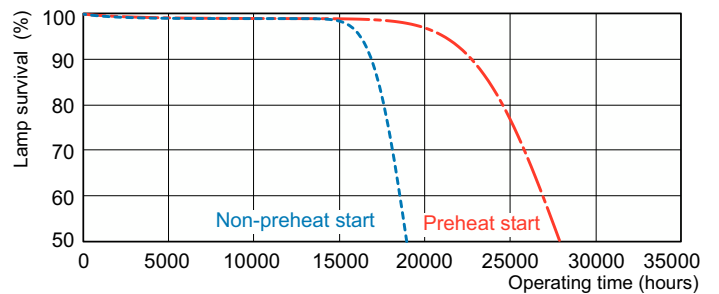

Photometric data

Spectral Power Distribution Colour - MASTER TL5 HE 35W/827 SLV/40

Lifetime

Life Expectancy Diagram - MASTER TL5 HE 35W/827 SLV/40

Life Expectancy Diagram - MASTER TL5 HE 35W/827 SLV/40

MASTER TL5 High Efficiency