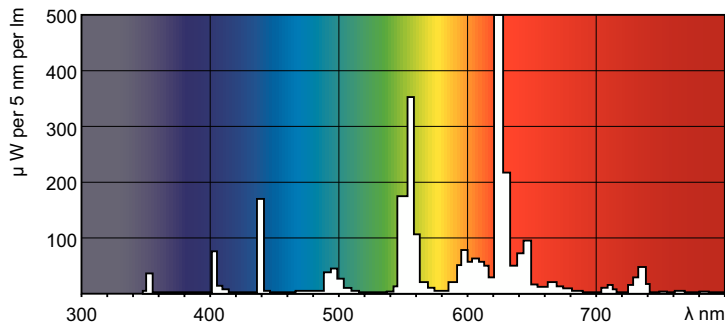

MASTER TL5 High Efficiency

MASTER TL5 HE 35W/827 SLV/40

This TL5 lamp (tube diameter 16 mm) has a high luminous efficacy, resulting in low energy consumption. The High Efficiency TL5 lamp offers excellent lumen maintenance and good color rendering. Application areas are offices, industry, public and governmental buildings, schools, hospitals and indoor sports lighting.

Product data

General Information		Operating and Electrical	
Cap-Base	G5 [G5]	Power Consumption	34.9 W
Features	na [Not Applicable]	Lamp Current (Nom)	0.175 A
Flux measurement reference	Sphere		
Light Technical		Controls and Dimming	
Color Code	827 [CCT of 2700K]	Dimmable	Yes
Luminous Flux	3,315 lumen		
Color Designation	Incandescent White	Mechanical and Housing	
Chromaticity Coordinate X (Nom)	0.463	Bulb Shape	T5 [16 mm (T5)]
Chromaticity Coordinate Y (Nom)	0.42		
Correlated Color Temperature (Nom)	2700 K	Approval and Application	
Luminous Efficacy (rated) (Nom)	94 lm/W	Energy Efficiency Class	F
Color rendering index (CRI)	82	Mercury (Hg) Content (Nom)	1.2 mg
		Energy Consumption kWh/1000 h	35 kWh
		EPREL Registration Number	423539

MASTER TL5 High Efficiency

Product Data

Full product code	871150064324755
Order product name	MASTER TL5 HE 35W/827 SLV/40
Order code	927927082755
Numerator - Quantity Per Pack	1
Numerator - Packs per outer box	40

Photometric data

Spectral Power Distribution Colour - MASTER TL5 HE 35W/827 SLV/40

Lifetime

Life Expectancy Diagram - MASTER TL5 HE 35W/827 SLV/40

Life Expectancy Diagram - MASTER TL5 HE 35W/827 SLV/40

MASTER TL5 High Efficiency