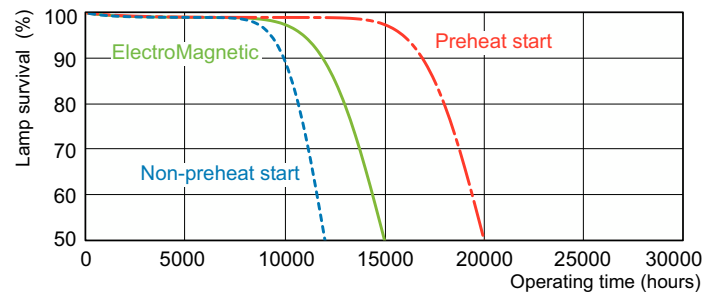

Life Expectancy Diagram - MASTER TL-D 90 Graphica 58W/952 SLV/10

Life Expectancy Diagram - MASTER TL-D 90 Graphica 58W/952 SLV/10