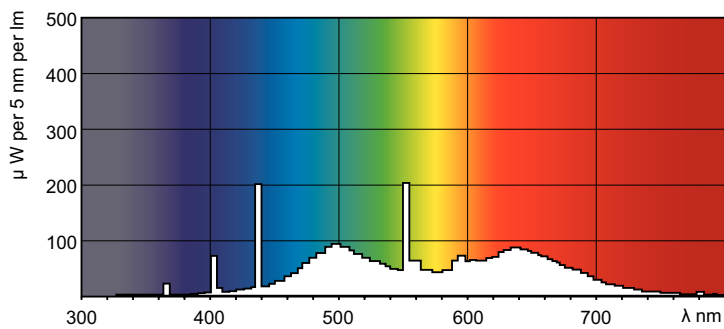

MASTER TL-D 90 Graphica

MASTER TL-D 90 Graphica 58W/952 SLV/10

This TL-D lamp has excellent color rendering which makes it very suitable for the graphical and printing industry to check the quality of printed material.

Product data

General Information		Lamp Current (Nom)	
Cap-Base	G13 [Medium Bi-Pin Fluorescent]		0.670 A
Flux measurement reference	Sphere	Controls and Dimming	
Life to 50% Failures (Nom)	8,000 hour(s)	Dimmable	Yes
Light Technical		Mechanical and Housing	
Color Code	952	Bulb Shape	T8 [26 mm (T8)]
Luminous Flux	3,640 lumen	Approval and Application	
Color Designation	Daylight	Energy Efficiency Class	G
Chromaticity Coordinate X (Nom)	0.34	Mercury (Hg) Content (Nom)	1.7 mg
Chromaticity Coordinate Y (Nom)	0.351	Energy Consumption kWh/1000 h	60 kWh
Correlated Color Temperature (Nom)	5200 K	EPREL Registration Number	423532
Luminous Efficacy (rated) (Nom)	61.1 lm/W	Product Data	
Color rendering index (CRI)	97	Full product code	871150088875425
Operating and Electrical		Order product name	MASTER TL-D 90 Graphica 58W/952 SLV/10
Power Consumption	59.6 W	Order code	928045295081

Dimensional drawing

Product	D (max)	A (max)	B (max)	B (min)	C (max)
MASTER TL-D 90 Graphica 58W/952 SLV/10	28 mm	1,500.0 mm	1,507.1 mm	1,504.7 mm	1,514.2 mm

Photometric data

Spectral Power Distribution Colour - MASTER TL-D 90 Graphica 58W/952 SLV/10