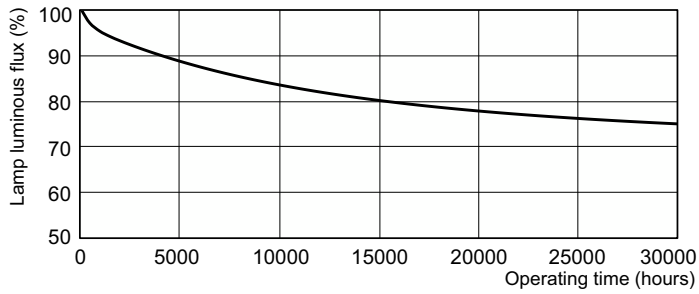

Product data

General Information		Lamp Current (Nom)	
Cap-Base	G13 [Medium Bi-Pin Fluorescent]		0.670 A
Flux measurement reference	Sphere	Controls and Dimming	
Life to 50% Failures (Nom)	8,000 hour(s)	Dimmable	Yes
Light Technical		Mechanical and Housing	
Color Code	952	Bulb Shape	T8 [26 mm (T8)]
Luminous Flux	3,640 lumen	Approval and Application	
Color Designation	Daylight	Energy Efficiency Class	G
Chromaticity Coordinate X (Nom)	0.34	Mercury (Hg) Content (Nom)	1.7 mg
Chromaticity Coordinate Y (Nom)	0.351	Energy Consumption kWh/1000 h	60 kWh
Correlated Color Temperature (Nom)	5200 K	EPREL Registration Number	423532
Luminous Efficacy (rated) (Nom)	61.1 lm/W	Product Data	
Color rendering index (CRI)	97	Full product code	871150088875425
Operating and Electrical		Order product name	MASTER TL-D 90 Graphica 58W/952 SLV/10
Power Consumption	59.6 W	Order code	928045295081

Dimensional drawing

Product	D (max)	A (max)	B (max)	B (min)	C (max)
MASTER TL-D 90 Graphica 58W/952 SLV/10	28 mm	1,500.0 mm	1,507.1 mm	1,504.7 mm	1,514.2 mm

Photometric data

Spectral Power Distribution Colour - MASTER TL-D 90 Graphica 58W/952 SLV/10

Lifetime

Life Expectancy Diagram - MASTER TL-D 90 Graphica 58W/952 SLV/10

Life Expectancy Diagram - MASTER TL-D 90 Graphica 58W/952 SLV/10

MASTER TL-D 90 Graphica

Lifetime

Lumen Maintenance Diagram - MASTER TL-D 90 Graphica 58W/952 SLV/10