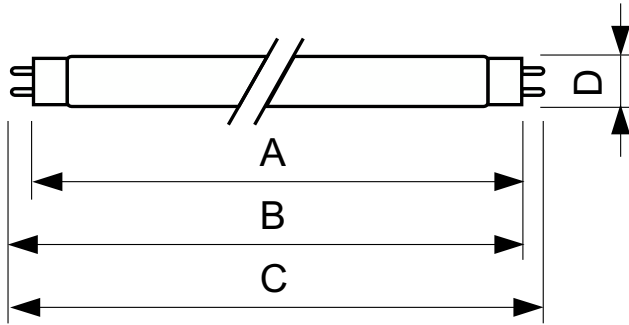

Product data

General Information	
Cap-Base	G13 [Medium Bi-Pin Fluorescent]
Life to 50% Failures (Nom)	13,000 hour(s)
Light Technical	
Color Code	54-765
Luminous Flux	2,500 lumen
Color Designation	Cool Daylight
Correlated Color Temperature (Nom)	6200 K
Color rendering index (CRI)	75
Operating and Electrical	
Power Consumption	36.0 W
Lamp Current (Nom)	0.440 A
Voltage (Nom)	103 V
Voltage (Nom)	103 V

Controls and Dimming	
Dimmable	Yes
Mechanical and Housing	
Bulb Shape	T8 [26 mm (T8)]
Approval and Application	
Mercury (Hg) Content (Nom)	5.0 mg
Energy Consumption kWh/1000 h	43 kWh

Product Data	
Full product code	871150095047540
Order product name	TL-D 36W/54-765 1SL/25
Order code	928048505422
Numerator - Quantity Per Pack	1
Numerator - Packs per outer box	25
Material Nr. (12NC)	928048505422
Full product name	TL-D 36W/54-765 1SL/25

TL-D Standard Colours

EAN/UPC - Case

8711500950482

Dimensional drawing

Product	D (max)	A (max)	B (max)	B (min)	C (max)
TL-D 36W/54-765 1SL/25	28 mm	1,199.4 mm	1,206.5 mm	1,204.1 mm	1,213.6 mm

Photometric data