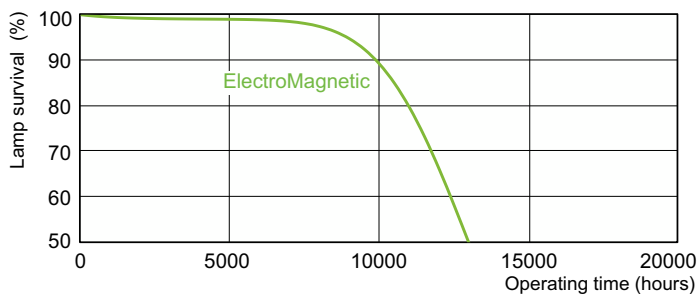

Product data

General Information	
Cap-Base	G13 [Medium Bi-Pin Fluorescent]
Life to 50% Failures (Nom)	13,000 hour(s)
Light Technical	
Color Code	54-765
Luminous Flux	2,500 lumen
Color Designation	Cool Daylight
Correlated Color Temperature (Nom)	6200 K
Color rendering index (CRI)	75
Operating and Electrical	
Power Consumption	36.0 W
Lamp Current (Nom)	0.440 A
Voltage (Nom)	103 V
Voltage (Nom)	103 V

Spectral Power Distribution Colour - TL-D 36W/54-765 1SL/25

Lifetime

Life Expectancy Diagram - TL-D 36W/54-765 1SL/25

Life Expectancy Diagram - TL-D 36W/54-765 1SL/25

TL-D Standard Colours

Lifetime

Lumen Maintenance Diagram - TL-D 36W/54-765 1SL/25