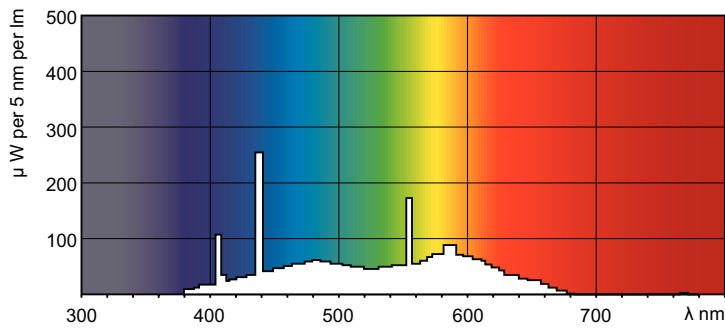

TL-D Standard Colours

TL-D 36W/54-765 1SL/25

TL-D Standard Colors lamps (tube diameter of 26 mm) create atmospheres from warm white to cool daylight. Lamps with moderate efficacy and color rendering.

Warnings and Safety

Product data

General Information	
Cap-Base	G13 [Medium Bi-Pin Fluorescent]
Life to 50% Failures (Nom)	13,000 hour(s)
Light Technical	
Color Code	54-765
Luminous Flux	2,500 lumen
Color Designation	Cool Daylight
Correlated Color Temperature (Nom)	6200 K
Color rendering index (CRI)	75
Operating and Electrical	
Power Consumption	36.0 W
Lamp Current (Nom)	0.440 A
Voltage (Nom)	103 V
Voltage (Nom)	103 V

TL-D Standard Colours

EAN/UPC - Case

8711500950482

Dimensional drawing

Product	D (max)	A (max)	B (max)	B (min)	C (max)
TL-D 36W/54-765 1SL/25	28 mm	1,199.4 mm	1,206.5 mm	1,204.1 mm	1,213.6 mm

Photometric data

Spectral Power Distribution Colour - TL-D 36W/54-765 1SL/25

Lifetime

Life Expectancy Diagram - TL-D 36W/54-765 1SL/25

Life Expectancy Diagram - TL-D 36W/54-765 1SL/25

TL-D Standard Colours

Lifetime

Lumen Maintenance Diagram - TL-D 36W/54-765 1SL/25