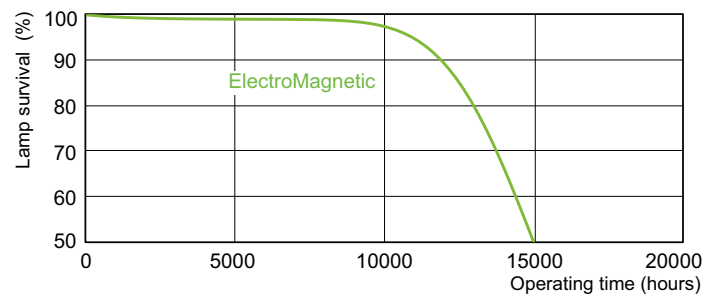

Life Expectancy Diagram - TL-D 36W/54-765 1SL/25