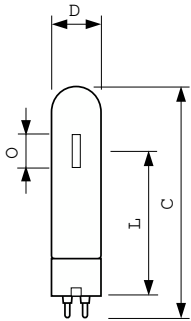

### Product data

General Information	
Cap-Base	PG12-1 [PG12-1]
Operating Position	UNIVERSAL [Any or Universal (U)]
Flux measurement reference	Sphere
Life to 50% Failures (Nom)	15,000 hour(s)
Useful Life (Nom)	10,000 hour(s)
Light Technical	
Color Code	825 [CCT of 2500K]
Luminous Flux	1,320 lumen
Color Designation	Golden White
Chromaticity Coordinate X (Nom)	0.478
Chromaticity Coordinate Y (Nom)	0.415
Correlated Color Temperature (Nom)	2500 K
Luminous Efficacy (rated) (Nom)	40 lm/W
Color rendering index (CRI)	81
Operating and Electrical	
Power Consumption	33.3 W

Voltage (Nom)	98 V
Voltage (Nom)	98 V
Controls and Dimming	
Dimmable	No
Mechanical and Housing	
Bulb Finish	Clear
Bulb Material	Soft Glass
Bulb Shape	T31 [T 31mm]
Approval and Application	
Energy Efficiency Class	G
Mercury (Hg) Content (Max)	3.8 mg
Mercury (Hg) Content (Nom)	3.8 mg
Energy Consumption kWh/1000 h	34 kWh
EPREL Registration Number	473395

## Dimensional drawing

Product	D (max)	O	L	C (max)
MASTER SDW-T 35W/825 PG12-1 1SL/12	32 mm	12.7 mm	91 mm	149 mm