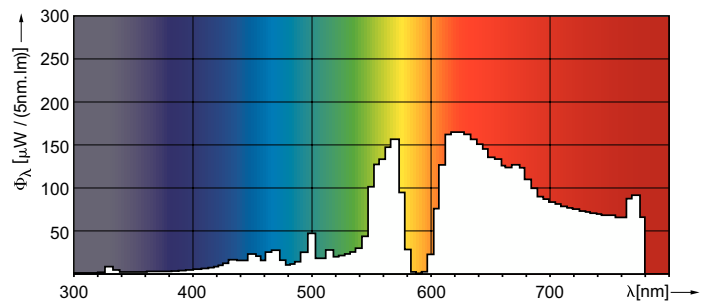

Spectral Power Distribution Colour - MASTER SDW-T 35W/825 PG12-1 1SL/12