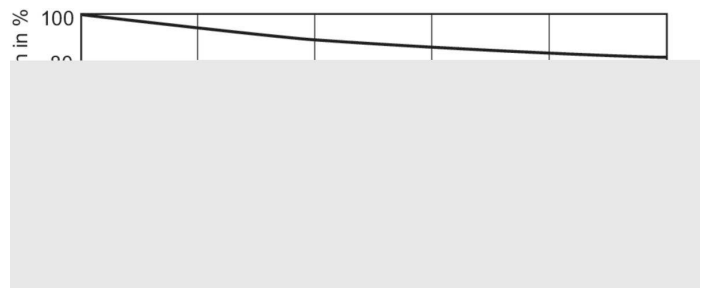

Lifetime

Life Expectancy Diagram - MASTER SDW-T 35W/825 PG12-1 1SL/12

Lumen Maintenance Diagram - MASTER SDW-T 35W/825 PG12-1 1SL/12