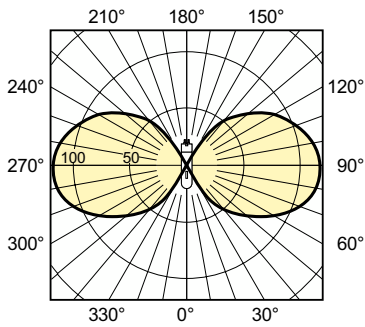

Photometric data

Light Distribution Diagram - MASTER SDW-T 35W/825 PG12-1 1SL/12