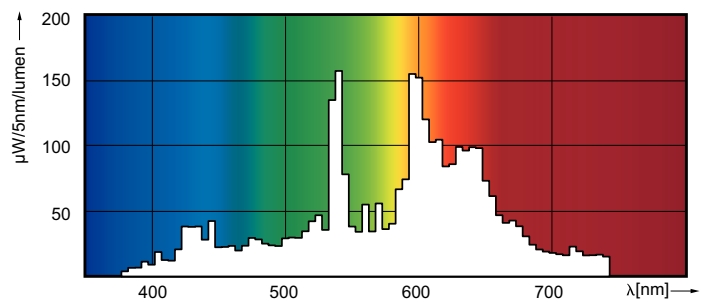

MASTERCcolour CDM-Tm Elite Mini

MC CDM-Tm Elite Mini 35W/930 GU6.5 1CT

Mini, single-ended, very high-efficiency, long-life Ceramic Metal Halide discharge lamp producing crisp white sparkling light with high color rendering

Product data

General Information		Luminous Efficacy (rated) (Nom)	
Cap-Base	GU6.5 [GU6.5]		102 lm/W
Operating Position	UNIVERSAL [Any or Universal (U)]	Color rendering index (CRI)	90
Flux measurement reference	Sphere	Operating and Electrical	
Life to 50% Failures (Nom)	20,000 hour(s)	Power Consumption	39.1 W
Light Technical		Voltage (Nom)	87 V
Color Code	930 [CCT of 3000K]	Voltage (Nom)	87 V
Luminous Flux	3,950 lumen	Controls and Dimming	
Color Designation	Warm White (WW)	Dimmable	No
Chromaticity Coordinate X (Nom)	0.434	Mechanical and Housing	
Chromaticity Coordinate Y (Nom)	0.398	Bulb Finish	Clear
Correlated Color Temperature (Nom)	3000 K		

MASTERCoulour CDM-Tm Elite Mini

Bulb Shape	T13.3 [T 13.3mm]
Approval and Application	
Energy Efficiency Class	F
Mercury (Hg) Content (Max)	4.7 mg
Mercury (Hg) Content (Nom)	4.7 mg
Energy Consumption kWh/1000 h	40 kWh
EPREL Registration Number	1519237

Dimensional drawing

D

Product	D (max)	D	O	L (min)	L (max)	L	C (max)
MC CDM-Tm Elite Mini 35W/930 GU6.5 ICT	13.3 mm	0.5 inch	4.7 mm	28 mm	32 mm	30 mm	56.7 mm

Photometric data

Light Distribution Diagram - MC CDM-Tm Elite Mini 35W/930 GU6.5 ICT