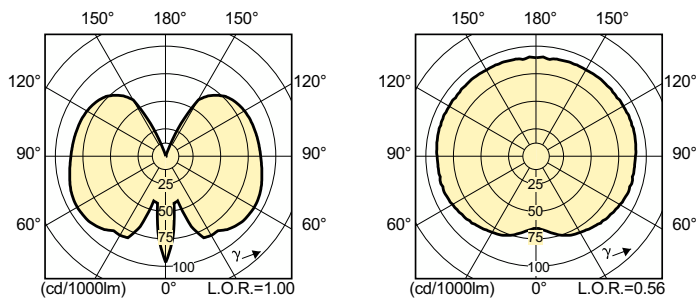

MASTERCcolour CDM-Tm Elite Mini

MC CDM-Tm Elite Mini 35W/930 GU6.5 1CT

Mini, single-ended, very high-efficiency, long-life Ceramic Metal Halide discharge lamp producing crisp white sparkling light with high color rendering

Product data

General Information		Luminous Efficacy (rated) (Nom)	
Cap-Base	GU6.5 [GU6.5]		102 lm/W
Operating Position	UNIVERSAL [Any or Universal (U)]	Color rendering index (CRI)	90
Flux measurement reference	Sphere	Operating and Electrical	
Life to 50% Failures (Nom)	20,000 hour(s)	Power Consumption	39.1 W
Light Technical		Voltage (Nom)	87 V
Color Code	930 [CCT of 3000K]	Voltage (Nom)	87 V
Luminous Flux	3,950 lumen	Controls and Dimming	
Color Designation	Warm White (WW)	Dimmable	No
Chromaticity Coordinate X (Nom)	0.434	Mechanical and Housing	
Chromaticity Coordinate Y (Nom)	0.398	Bulb Finish	Clear
Correlated Color Temperature (Nom)	3000 K		

MASTERCoulour CDM-Tm Elite Mini

Bulb Shape	T13.3 [T 13.3mm]
Approval and Application	
Energy Efficiency Class	F
Mercury (Hg) Content (Max)	4.7 mg
Mercury (Hg) Content (Nom)	4.7 mg
Energy Consumption kWh/1000 h	40 kWh
EPREL Registration Number	1519237

Dimensional drawing

D

Product	D (max)	D	O	L (min)	L (max)	L	C (max)
MC CDM-Tm Elite Mini 35W/930 GU6.5 ICT	13.3 mm	0.5 inch	4.7 mm	28 mm	32 mm	30 mm	56.7 mm

Photometric data

Light Distribution Diagram - MC CDM-Tm Elite Mini 35W/930 GU6.5 ICT