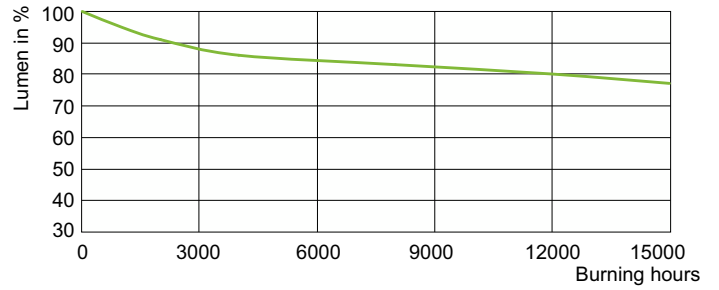

MASTERCcolour CDM-Tm Elite Mini

Lifetime

Life Expectancy Diagram - MC CDM-Tm Elite Mini 35W/930 GU6.5 1CT

Lumen Maintenance Diagram - MC CDM-Tm Elite Mini 35W/930 GU6.5 1CT