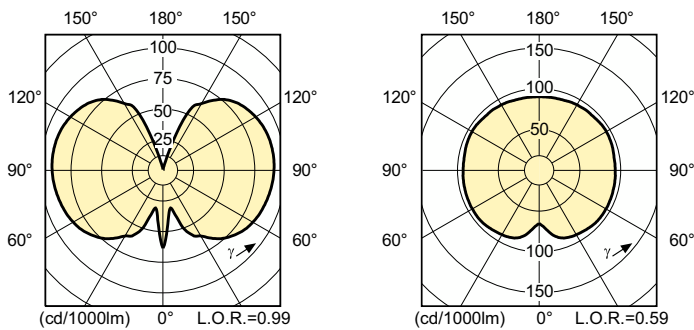

MASTERC colour CDM-TC Elite

Energy Consumption kWh/1000 h	43 kWh
Product Data	
Full product code	871869648469200
Order product name	MASTERC CDM-TC Elite 35W/942 G8.5 1CT
Order code	928193805129
Numerator - Quantity Per Pack	1

Numerator - Packs per outer box	12
Material Nr. (12NC)	928193805129
Full product name	MASTERC CDM-TC Elite 35W/942 G8.5 1CT
EAN/UPC - Case	8718696484708

Dimensional drawing

D

Product	D (max)	O	L (min)	L (max)	L	C (max)
MASTERC CDM-TC Elite 35W/942 G8.5 ICT	15 mm	5.2 mm	51 mm	53 mm	52 mm	85 mm

Photometric data

Light Distribution Diagram - MASTERC CDM-TC Elite 35W/942 G8.5 1CT