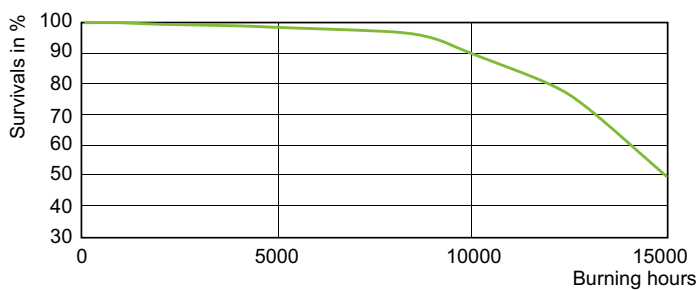

Lifetime

Life Expectancy Diagram - MASTERC CDM-TC Elite 35W/942 G8.5 1CT