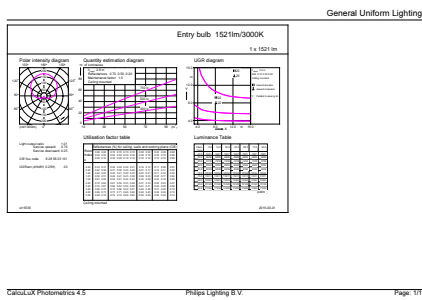

Product data

General Information	
Cap-Base	E27 [E27]
Nominal lifetime	15,000 hour(s)
Switching Cycle	50,000
Lighting Technology	LED
Flux measurement reference	Sphere
CE mark	Yes
EU RoHS compliant	Yes
Light Technical	
Color Code	830 [CCT of 3000K]
Beam Angle (Nom)	200 degree(s)
Luminous Flux	1,521 lumen
Color Designation	White (WH)
Correlated Color Temperature (Nom)	3000 K
Luminous Efficacy (rated) (Nom)	117 lm/W
Color Consistency	<6
Color rendering index (CRI)	80

Product Data

Full product code	87186965776700
-------------------	----------------

Order product name	CorePro LEDbulb ND 13-100W A60 E27 830
Order code	929001235002
Numerator - Quantity Per Pack	1
Numerator - Packs per outer box	10
Material Nr. (12NC)	929001235002
Full product name	CorePro LEDbulb ND 13-100W A60 E27 830
EAN/UPC - Case	8718696577684
EAN/UPC - Product/Case	8718696577677

Dimensional drawing

Product	D	C
CorePro LEDbulb ND 13-100W A60 E27 830	60 mm	110 mm

Photometric data

General uniform lighting - CorePro LEDbulb ND 13-100W A60 E27 830

Light Distribution Diagram - CorePro LEDbulb ND 13-100W A60 E27 830