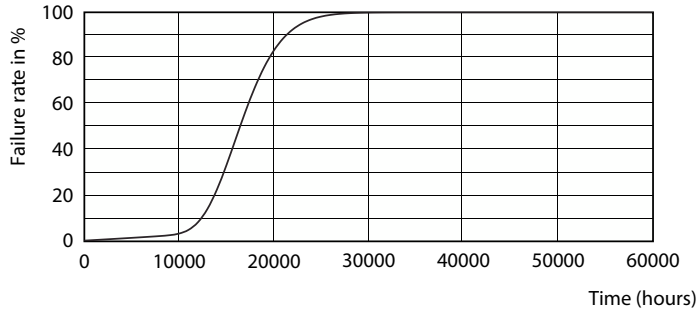

Lifetime

Life Expectancy Diagram - CorePro LEDbulb ND 13-100W A60 E27 830