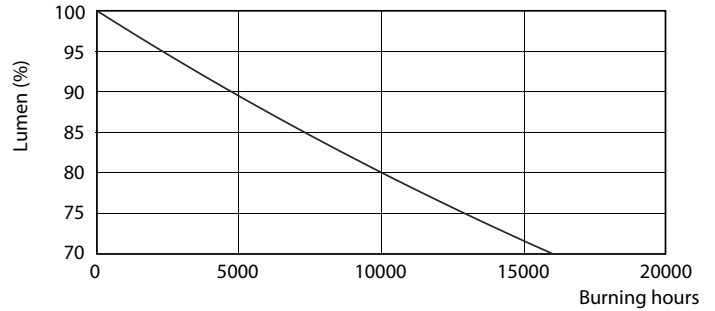

Product data

General Information	
Cap-Base	E27 [E27]
Nominal lifetime	15,000 hour(s)
Switching Cycle	50,000
Lighting Technology	LED
Flux measurement reference	Sphere
CE mark	Yes
EU RoHS compliant	Yes
Light Technical	
Color Code	830 [CCT of 3000K]
Beam Angle (Nom)	200 degree(s)
Luminous Flux	1,521 lumen
Color Designation	White (WH)
Correlated Color Temperature (Nom)	3000 K
Luminous Efficacy (rated) (Nom)	117 lm/W
Color Consistency	<6
Color rendering index (CRI)	80

Dimensional drawing

Product	D	C
CorePro LEDbulb ND 13-100W A60 E27 830	60 mm	110 mm

Photometric data

General uniform lighting - CorePro LEDbulb ND 13-100W A60 E27 830

Light Distribution Diagram - CorePro LEDbulb ND 13-100W A60 E27 830

CorePro Plastic LEDbulbs

Photometric data

Spectral Power Distribution Colour - CorePro LEDbulb ND 13-100W A60 E27 830

Lifetime

Life Expectancy Diagram - CorePro LEDbulb ND 13-100W A60 E27 830

Lumen Maintenance Diagram - CorePro LEDbulb ND 13-100W A60 E27 830