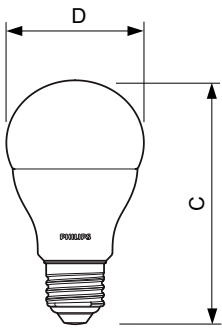

Dimensional drawing

Product	D	C
CorePro LEDbulb ND 13-100W A60 E27 830	60 mm	110 mm

Photometric data

General uniform lighting - CorePro LEDbulb ND 13-100W A60 E27 830

Light Distribution Diagram - CorePro LEDbulb ND 13-100W A60 E27 830