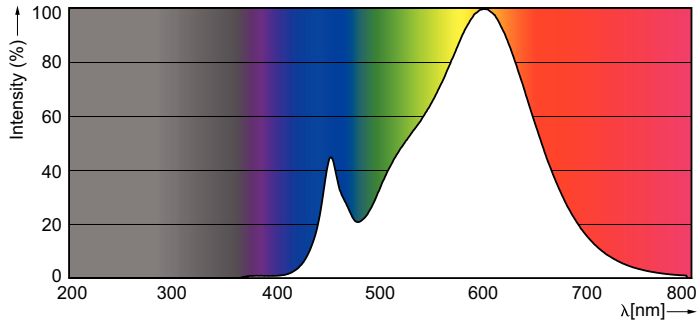

CorePro Plastic LEDbulbs

Photometric data

Spectral Power Distribution Colour - CorePro LEDbulb ND 13-100W A60 E27 830