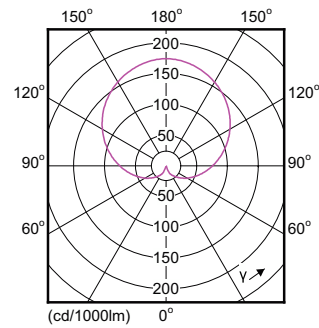

Product data

General Information	
Cap-Base	E27 [E27]
Nominal lifetime	15,000 hour(s)
Switching Cycle	50,000
Lighting Technology	LED
Flux measurement reference	Sphere
CE mark	Yes
EU RoHS compliant	Yes
Light Technical	
Color Code	830 [CCT of 3000K]
Beam Angle (Nom)	200 degree(s)
Luminous Flux	1,521 lumen
Color Designation	White (WH)
Correlated Color Temperature (Nom)	3000 K
Luminous Efficacy (rated) (Nom)	117 lm/W
Color Consistency	<6
Color rendering index (CRI)	80

Dimensional drawing

Product	D	C
CorePro LEDbulb ND 13-100W A60 E27 830	60 mm	110 mm

Photometric data

General uniform lighting - CorePro LEDbulb ND 13-100W A60 E27 830

Light Distribution Diagram - CorePro LEDbulb ND 13-100W A60 E27 830