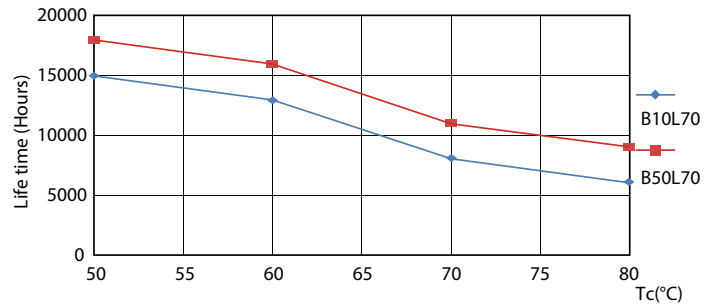

LEDtube Ecofit 16W G13 840 24D ND

LEDtube Ecofit 16W G13 840 24D ND