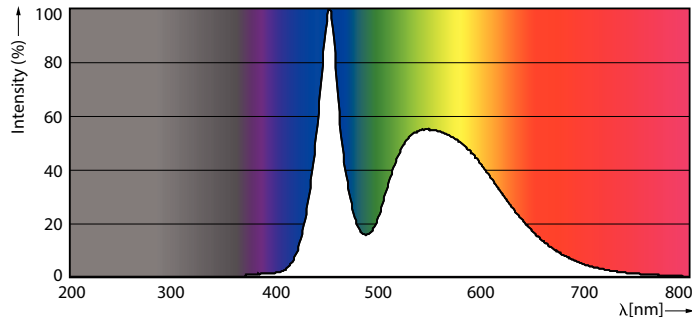

LEDtube Ecofit 16W G13 865 24D ND