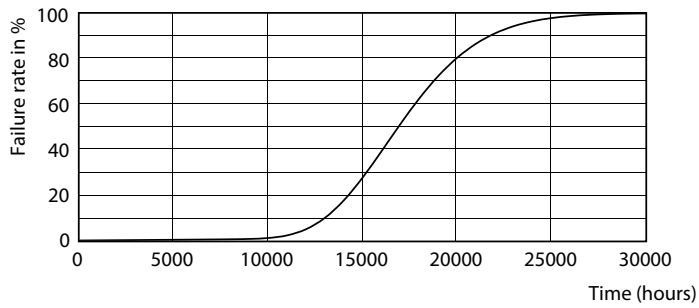

LEDtube Ecofit 16W G13 840 24D ND