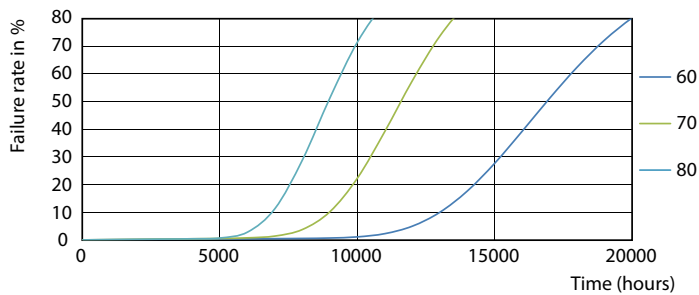

Product data

General Information		Warm-up time to 60% light (nom.)	
Cap base	G13 [Medium Bi-Pin Fluorescent]		0.5 s
EU RoHS compliant	Yes	Power factor (nom.)	0.5
Nominal lifetime (nom.)	15000 h	Voltage (Nom)	220-240 V
Switching cycle	50,000X		
	Sphere		
Light Technical		Temperature	
Colour Code	865 [CCT of 6,500 K]	T-ambient (max.)	45 °C
Beam Angle (Nom)	240 °	T-ambient (min.)	-20 °C
Luminous flux (nom.)	2000 lm	T storage (max.)	65 °C
Colour designation	Cool Daylight	T storage (min.)	-40 °C
Correlated Colour Temperature (Nom)	6500 K	T-Case maximum (nom.)	60 °C
Luminous efficacy (rated) (nom.)	100.00 lm/W		
Colour consistency	<6	Controls and Dimming	
Colour rendering index (nom.)	80	Dimmable	No
LLMF at end of nominal lifetime (nom.)	70 %		
Operating and Electrical		Mechanical and Housing	
Input frequency	50 to 60 Hz	Bulb material	Glass
Power (Rated) (Nom)	20 W	Product length	1500 mm
Starting time (nom.)	0.5 s	Bulb shape	Tube, double-ended
		Approval and Application	
		Energy Efficiency Class	F
		Energy-saving product	Yes

Ecofit Ledtubes T8

Lifetime

LEDtube Ecofit 16W G13 840 24D ND

LEDtube Ecofit 16W G13 840 24D ND

LEDtube Ecofit 16W G13 840 24D ND

LEDtube Ecofit 16W G13 840 24D ND

LEDtube Ecofit 16W G13 840 24D ND

Ecofit Ledtubes T8