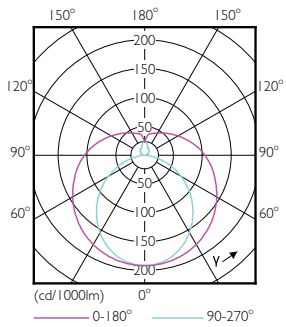

Product data

General Information		Warm-up time to 60% light (nom.)	
Cap base	G13 [Medium Bi-Pin Fluorescent]		0.5 s
EU RoHS compliant	Yes	Power factor (nom.)	0.5
Nominal lifetime (nom.)	15000 h	Voltage (Nom)	220-240 V
Switching cycle	50,000X		
	Sphere		
Light Technical		Temperature	
Colour Code	865 [CCT of 6,500 K]	T-ambient (max.)	45 °C
Beam Angle (Nom)	240 °	T-ambient (min.)	-20 °C
Luminous flux (nom.)	2000 lm	T storage (max.)	65 °C
Colour designation	Cool Daylight	T storage (min.)	-40 °C
Correlated Colour Temperature (Nom)	6500 K	T-Case maximum (nom.)	60 °C
Luminous efficacy (rated) (nom.)	100.00 lm/W		
Colour consistency	<6	Controls and Dimming	
Colour rendering index (nom.)	80	Dimmable	No
LLMF at end of nominal lifetime (nom.)	70 %		
Operating and Electrical		Mechanical and Housing	
Input frequency	50 to 60 Hz	Bulb material	Glass
Power (Rated) (Nom)	20 W	Product length	1500 mm
Starting time (nom.)	0.5 s	Bulb shape	Tube, double-ended
		Approval and Application	
		Energy Efficiency Class	F
		Energy-saving product	Yes

EAN/UPC – product	8718699697105
Order code	69710500
SAP numerator – quantity per pack	1
Numerator – packs per outer box	20
SAP material	929001338222
SAP net weight (piece)	0.310 kg

Dimensional drawing

TLED 5ft 220-240V 20-57W 2000lm 6500K

Product	D1	D2	A1	A2	A3
Ecofit LEDtube 1500mm 20W 865 T8 I	25.7 mm	28 mm	1500 mm	1507.1 mm	1514.2 mm

Photometric data

LEDtube Ecofit 16W G13 840 24D ND

LEDtube Ecofit 20W G13 865 24D ND

LEDtube Ecofit 16W G13 865 24D ND