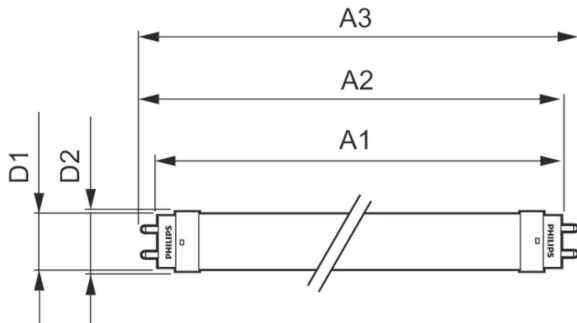

Product data

General Information		Warm-up time to 60% light (nom.)	
Cap base	G13 [Medium Bi-Pin Fluorescent]		0.5 s
EU RoHS compliant	Yes	Power factor (nom.)	0.5
Nominal lifetime (nom.)	15000 h	Voltage (Nom)	220-240 V
Switching cycle	50,000X		
	Sphere		
Light Technical		Temperature	
Colour Code	865 [CCT of 6,500 K]	T-ambient (max.)	45 °C
Beam Angle (Nom)	240 °	T-ambient (min.)	-20 °C
Luminous flux (nom.)	2000 lm	T storage (max.)	65 °C
Colour designation	Cool Daylight	T storage (min.)	-40 °C
Correlated Colour Temperature (Nom)	6500 K	T-Case maximum (nom.)	60 °C
Luminous efficacy (rated) (nom.)	100.00 lm/W		
Colour consistency	<6	Controls and Dimming	
Colour rendering index (nom.)	80	Dimmable	No
LLMF at end of nominal lifetime (nom.)	70 %		
Operating and Electrical		Mechanical and Housing	
Input frequency	50 to 60 Hz	Bulb material	Glass
Power (Rated) (Nom)	20 W	Product length	1500 mm
Starting time (nom.)	0.5 s	Bulb shape	Tube, double-ended
		Approval and Application	
		Energy Efficiency Class	F
		Energy-saving product	Yes

Ecofit Ledtubes T8

Approval marks	RoHS compliance CE marking KEMA Keur certificate
Energy consumption kWh/1,000 hours	20 kWh
	491856
Product Data	
Full product code	871869969710500
Order product name	Ecofit LEDtube 1500mm 20W 865 T8 I

EAN/UPC – product	8718699697105
Order code	69710500
SAP numerator – quantity per pack	1
Numerator – packs per outer box	20
SAP material	929001338222
SAP net weight (piece)	0.310 kg

Dimensional drawing

TLED 5ft 220-240V 20-57W 2000lm 6500K

Product	D1	D2	A1	A2	A3
Ecofit LEDtube 1500mm 20W 865 T8 I	25.7 mm	28 mm	1500 mm	1507.1 mm	1514.2 mm

Photometric data

LEDtube Ecofit 16W G13 840 24D ND

LEDtube Ecofit 20W G13 865 24D ND

LEDtube Ecofit 16W G13 865 24D ND