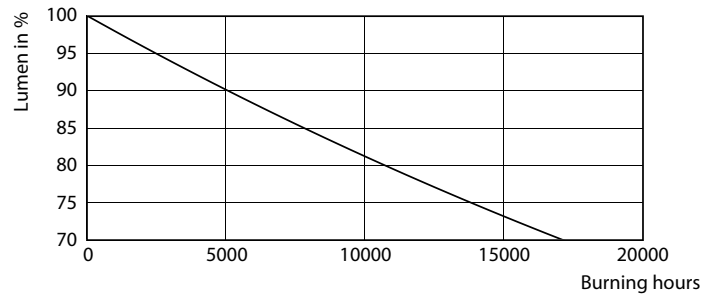

Ecofit Ledtubes T8

Lifetime

LEDtube Ecofit 16W G13 840 24D ND