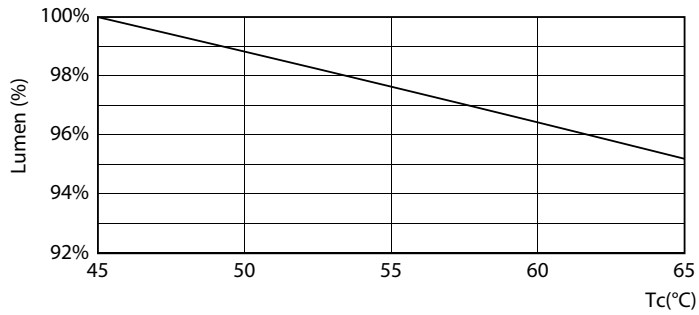

Ecofit Ledtubes T8

Lifetime

LEDtube Ecofit 16W G13 840 24D ND