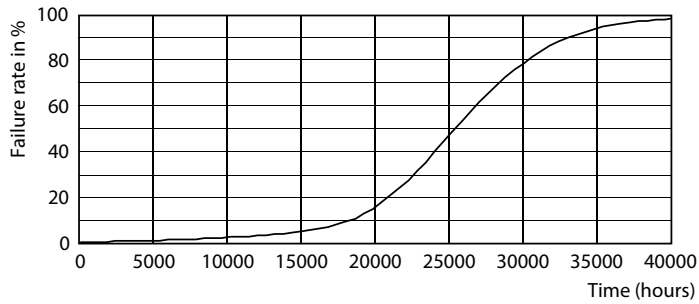

MASTER LEDspot PAR High Lumen

Lifetime

Life Expectancy Diagram - Master LED PAR30L 20W 30D 830

Lumen Maintenance Diagram - Master LED PAR30L 20W 30D 830