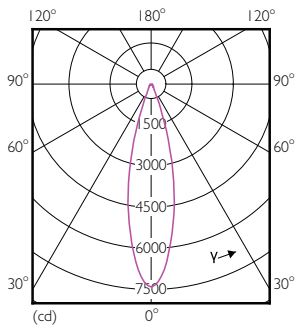

Light Distribution Diagram - Master LED PAR30L 20W 30D 830