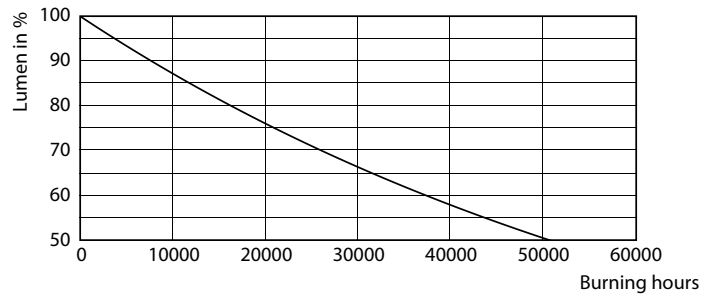

MASTER LEDspot PAR High Lumen

Lifetime

Life Expectancy Diagram - Master LED PAR30L 20W 30D 830

Lumen Maintenance Diagram - Master LED PAR30L 20W 30D 830