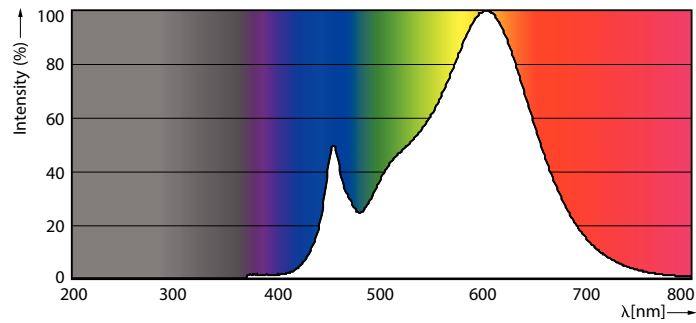

Photometric data

Spectral Power Distribution Colour - Master LED PAR30L 20W 30D 830

Accent Lighting Spots - Master LED PAR30L 20W 30D 830