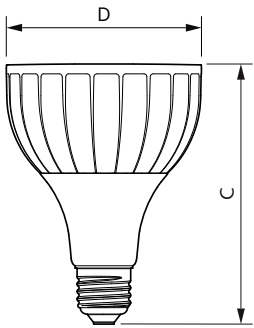

MASTER LEDspot PAR High Lumen

Approval and Application

Suitable For Accent Lighting	Yes
Energy Consumption kWh/1000 h	20 kWh
EyeComfort	Yes

Product Data

Full product code	871869673134500
Order product name	Master LED PAR30L 20W 30D 830
Order code	929001354008

Numerator - Quantity Per Pack	1
Numerator - Packs per outer box	6
Material Nr. (12NC)	929001354008
Full product name	Master LED PAR30L 20W 30D 830
EAN/UPC - Case	8718696731352
EAN/UPC - Product/Case	8718696731345

Dimensional drawing

Product	D	C
Master LED PAR30L 20W 30D 830	95.5 mm	129 mm