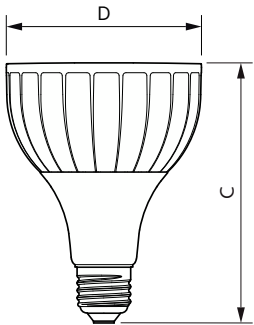

MASTER LEDspot PAR High Lumen

Energy Consumption kWh/1000 h	32 kWh
Product Data	
Full product code	871869673148200
Order product name	Master LED PAR30L 32W 30D 857
Order code	929001354908
Numerator - Quantity Per Pack	1

Numerator - Packs per outer box	6
Material Nr. (12NC)	929001354908
Full product name	Master LED PAR30L 32W 30D 857
EAN/UPC - Case	8718696731499
EAN/UPC - Product/Case	8718696731482

Dimensional drawing

Product	D	C
Master LED PAR30L 32W 30D 857	95.5 mm	129 mm