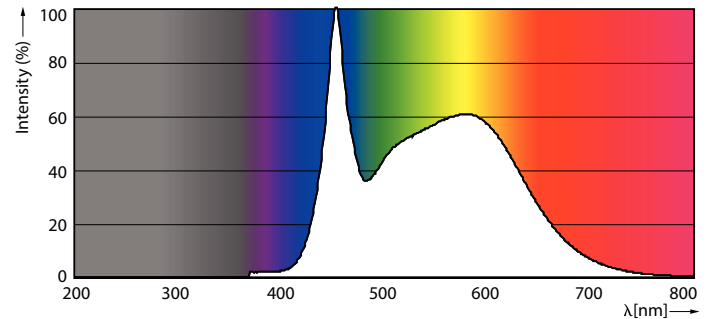

Photometric data

Spectral Power Distribution Colour - Master LED PAR30L 32W 30D 857

Accent Lighting Spots - Master LED PAR30L 32W 30D 857