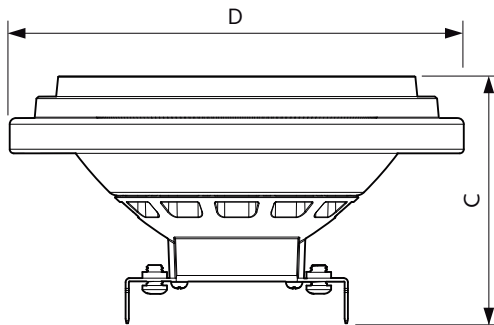

MASTER LEDspot LV AR111

Voltage (Nom)	ac electronic 12 V
Temperature	
T-Case maximum (nom.)	74 °C
Controls and dimming	
Dimmable	Yes
Mechanical and housing	
Bulb shape	AR111
Approval and application	
Suitable for accent lighting	Yes
Energy consumption kWh/1,000 hours	17 kWh

Product data	
Full product code	871869969097700
Order product name	MAS LED ExpertColor 15-75W 930 AR111 40D
EAN/UPC – product	8718699690977
Order code	69097700
SAP numerator – quantity per pack	1
Calculated local code description B2B	Lâmpada LED Direcional MLAR111-15W40D930
Numerator – packs per outer box	6
SAP material	929002239408
Net Weight (Piece)	0.160 kg

Dimensional drawing

MAS LED ExpertColor 15-75W 930 AR111 40D

Product	D	C
MAS LED ExpertColor 15-75W 930 AR111 40D	111 mm	62 mm

Photometric data

Technical Parameters Page Lighting AR111

LEDspots 75W G53 AR111 930 40D