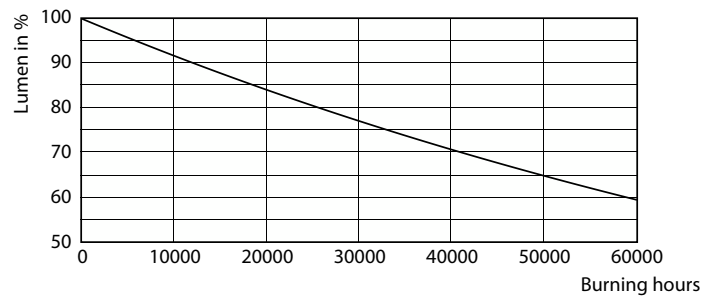

### Product data

General information		Luminous efficacy (rated) (nom.)	
Cap base	G53 [ G53]		66.00 lm/W
EU RoHS compliant	Yes	Colour consistency	<4
Nominal lifetime (nom.)	40000 h	Colour rendering index (nom.)	97
Switching cycle	50000	LLMF at end of nominal lifetime (nom.)	70 %
Technical type	15-75W		
Light technical		Operating and electrical	
Colour Code	930 [ CCT of 3,000 K]	Input frequency	- Hz
Beam Angle (Nom)	40 °	Power (Rated) (Nom)	15 W
Luminous flux (nom.)	1000 lm	Lamp current (nom.)	1800 mA
Luminous intensity (nom.)	1400 cd	Wattage equivalent	75 W
Colour designation	White (WH)	Starting time (nom.)	0.5 s
Correlated Colour Temperature (Nom)	3000 K	Warm-up time to 60% light (nom.)	0.5 s
		Power factor (nom.)	0.7

## Photometric data

LEDspots 75W G53 AR111 930 40D

## Lifetime

Life Expectancy Diagram

Lumen Maintenance Diagram