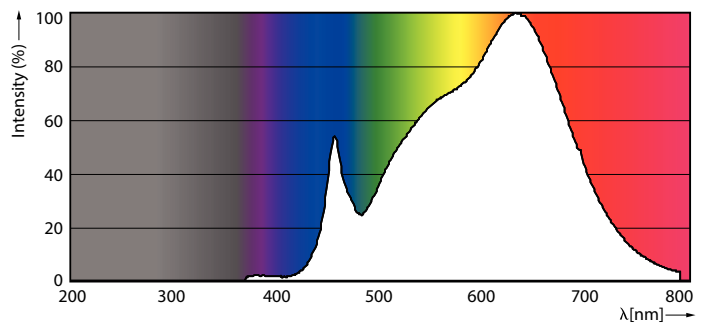

LEDspots 75W G53 AR111 930