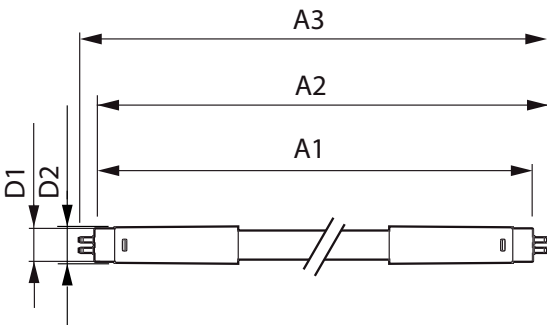

## Mechanical and housing

Lamp Finish	Frosted
Bulb material	Glass
Product length	600 mm
Bulb shape	Tube, double-ended

## Dimensional drawing

MASTER LEDtube 600mm HE 8W 830 T5

Product	D1	D2	A1	A2	A3
MASTER LEDtube 600mm HE 8W 830 T5	15.8 mm	19 mm	549 mm	556.1 mm	563.2 mm