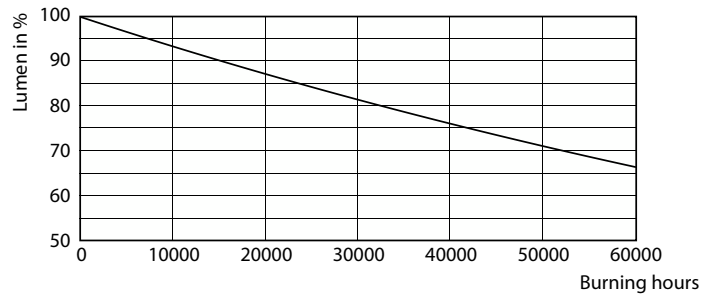

### Product data

General information	
Cap base	G5 [ G5]
EU RoHS compliant	Yes
Nominal lifetime (nom.)	50000 h
Switching cycle	200000
Technical type	8-14W
Light technical	
Colour Code	830 [ CCT of 3,000 K]
Beam Angle (Nom)	200 °
Luminous flux (nom.)	1000 lm
Colour designation	White (WH)
Correlated Colour Temperature (Nom)	3000 K
Luminous efficacy (rated) (nom.)	125.00 lm/W
Colour consistency	<6
Colour rendering index (nom.)	80
LLMF at end of nominal lifetime (nom.)	70 %

## Lifetime

Life Expectancy Diagram

LEDtube 8W 50K LumenVsTc

LEDtube 50K FailureRate-LED

Lumen Maintenance Diagram