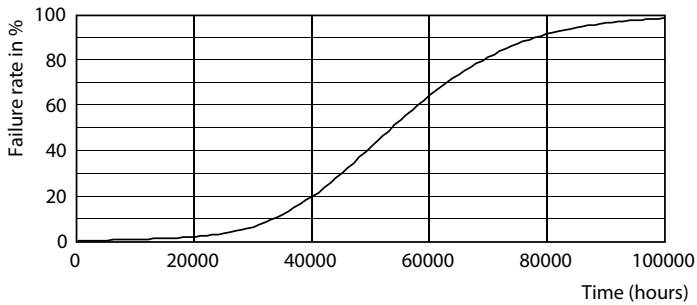

MASTER LEDtube Mains T5

Photometric data

© 2022 Philips Lighting B.V. Page 10

LEDtube MAS 8W G5 1000lm 830

Lifetime

Life Expectancy Diagram