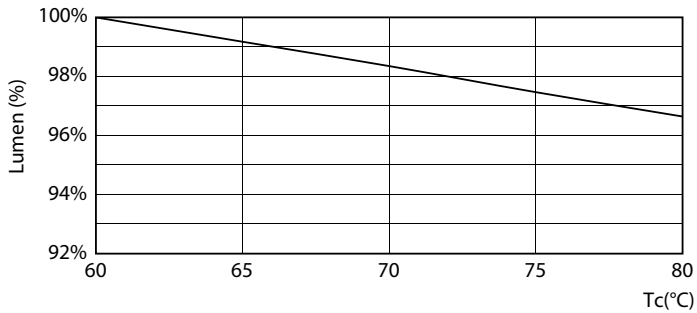

LEDtube 8W 50K LumenVsTc