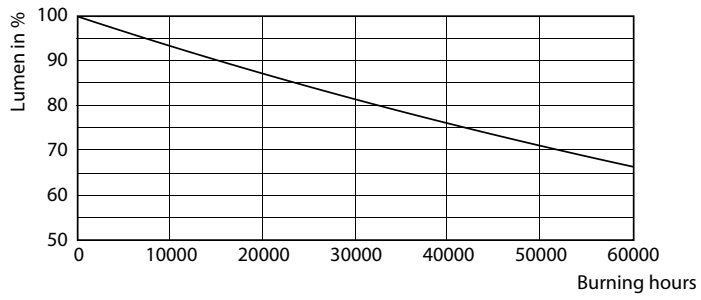

MASTER LEDtube Mains T5

Lifetime

Lumen Maintenance Diagram