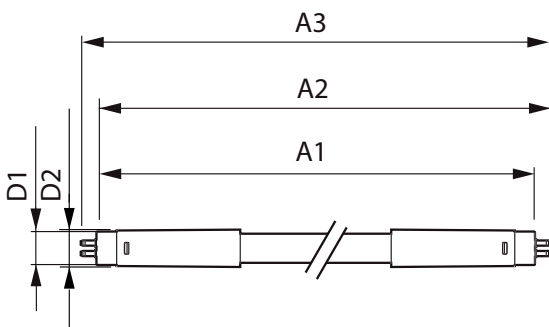

Product data

General information		LLMF at end of nominal lifetime (nom.) 70 %	
Cap base	G5 [G5]		
EU RoHS compliant	Yes		
Nominal lifetime (nom.)	50000 h		
Switching cycle	200000		
Technical type	20-35W		
	Sphere		
Light technical		Operating and electrical	
Colour Code	830 [CCT of 3,000 K]	Input frequency	50 to 60 Hz
Beam Angle (Nom)	200 °	Power (Rated) (Nom)	20 W
Luminous flux (nom.)	2800 lm	Lamp current (max.)	230 mA
Colour designation	White (WH)	Lamp current (min.)	85 mA
Correlated Colour Temperature (Nom)	3000 K	Starting time (nom.)	0.5 s
Luminous efficacy (rated) (nom.)	140.00 lm/W	Warm-up time to 60% light (nom.)	0.5 s
Colour consistency	<6	Power factor (nom.)	0.9
Colour rendering index (nom.)	80	Voltage (Nom)	100-240 V
		Temperature	
		T-ambient (max.)	45 °C
		T-ambient (min.)	-20 °C
		T-ambient (min.)	-20 °C
		T storage (max.)	65 °C
		T storage (min.)	-40 °C

MASTER LEDtube Mains T5

T-Case maximum (nom.)	75 °C
Controls and dimming	
Dimmable	No
Mechanical and housing	
Lamp Finish	Frosted
Bulb material	Glass
Product length	1500 mm
Bulb shape	Tube, double-ended
Approval and application	
Energy Efficiency Class	D
Energy-saving product	Yes
Approval marks	RoHS compliance CE marking KEMA Keur certificate

Energy consumption kWh/1,000 hours	20 kWh
	467354
Product data	
Full product code	871869978355600
Order product name	MASTER LEDtube 1500mm HE 20W 830 T5
EAN/UPC – product	8718699783556
Order code	78355600
SAP numerator – quantity per pack	1
Numerator – packs per outer box	10
SAP material	929002421208
Net Weight (Piece)	0.176 kg

Dimensional drawing

MASTER LEDtube 1500mm HE 20W 830 T5

Product	D1	D2	A1	A2	A3
MASTER LEDtube 1500mm HE 20W 830 T5	15.8 mm	19 mm	1449 mm	1454.9 mm	1463.2 mm

Photometric data

LEDtube MAS 8W G5 1000lm

LEDtube MAS 20W G5 2800lm 830