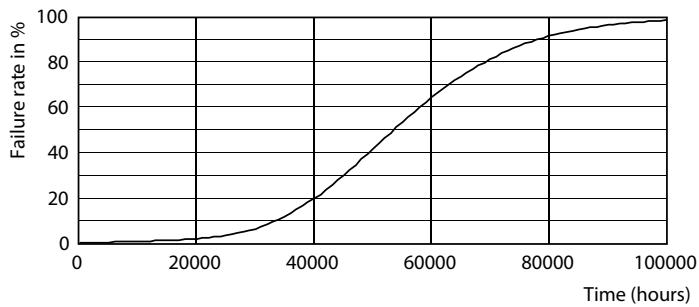

Lifetime

Life Expectancy Diagram