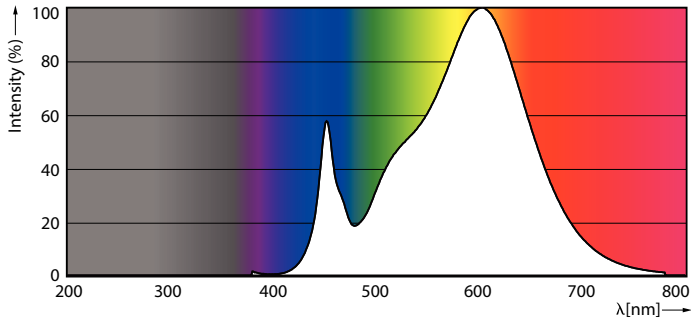

MASTER LEDtube Mains T5

Photometric data

LEDtube MAS 16,5W G5 2300lm 830