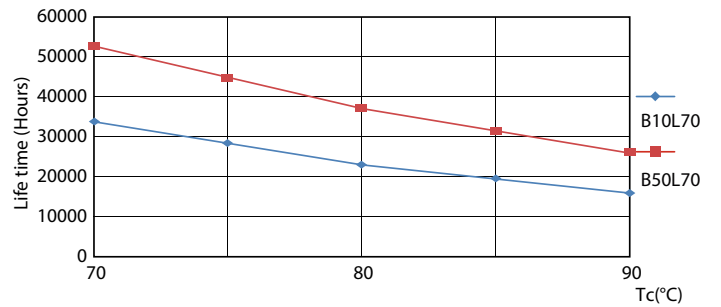

LEDtube MAS 1 26W 50K LifetimeVsTc-LED

Lifetime