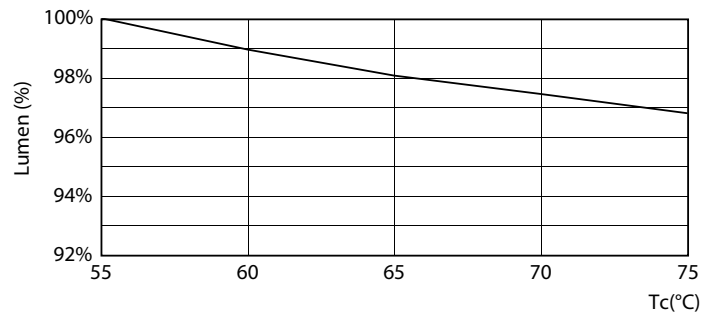

Product data

General information		LLMF at end of nominal lifetime (nom.) 70 %	
Cap base	G5 [G5]		
EU RoHS compliant	Yes		
Nominal lifetime (nom.)	50000 h		
Switching cycle	200000		
Technical type	20-35W		
	Sphere		
Light technical		Operating and electrical	
Colour Code	830 [CCT of 3,000 K]	Input frequency	50 to 60 Hz
Beam Angle (Nom)	200 °	Power (Rated) (Nom)	20 W
Luminous flux (nom.)	2800 lm	Lamp current (max.)	230 mA
Colour designation	White (WH)	Lamp current (min.)	85 mA
Correlated Colour Temperature (Nom)	3000 K	Starting time (nom.)	0.5 s
Luminous efficacy (rated) (nom.)	140.00 lm/W	Warm-up time to 60% light (nom.)	0.5 s
Colour consistency	<6	Power factor (nom.)	0.9
Colour rendering index (nom.)	80	Voltage (Nom)	100-240 V
		Temperature	
		T-ambient (max.)	45 °C
		T-ambient (min.)	-20 °C
		T-ambient (min.)	-20 °C
		T storage (max.)	65 °C
		T storage (min.)	-40 °C

MASTER LEDtube Mains T5

Photometric data

LEDtube MAS 16,5W G5 2300lm 830

Lifetime

Life Expectancy Diagram

LEDtube MAS 1 26W 50K LifetimeVsTc-LED

LEDtube MAS 1 26W 50K FailureRate-LED

LEDtube MAS G3 20W 50K LumenVsTc-LMP