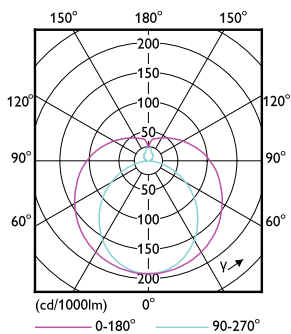

Product data

General information		LLMF at end of nominal lifetime (nom.) 70 %	
Cap base	G5 [G5]		
EU RoHS compliant	Yes		
Nominal lifetime (nom.)	50000 h		
Switching cycle	200000		
Technical type	20-35W		
	Sphere		
Light technical		Operating and electrical	
Colour Code	830 [CCT of 3,000 K]	Input frequency	50 to 60 Hz
Beam Angle (Nom)	200 °	Power (Rated) (Nom)	20 W
Luminous flux (nom.)	2800 lm	Lamp current (max.)	230 mA
Colour designation	White (WH)	Lamp current (min.)	85 mA
Correlated Colour Temperature (Nom)	3000 K	Starting time (nom.)	0.5 s
Luminous efficacy (rated) (nom.)	140.00 lm/W	Warm-up time to 60% light (nom.)	0.5 s
Colour consistency	<6	Power factor (nom.)	0.9
Colour rendering index (nom.)	80	Voltage (Nom)	100-240 V
		Temperature	
		T-ambient (max.)	45 °C
		T-ambient (min.)	-20 °C
		T-ambient (min.)	-20 °C
		T storage (max.)	65 °C
		T storage (min.)	-40 °C

MASTER LEDtube Mains T5

T-Case maximum (nom.)	75 °C
Controls and dimming	
Dimmable	No
Mechanical and housing	
Lamp Finish	Frosted
Bulb material	Glass
Product length	1500 mm
Bulb shape	Tube, double-ended
Approval and application	
Energy Efficiency Class	D
Energy-saving product	Yes
Approval marks	RoHS compliance CE marking KEMA Keur certificate

Energy consumption kWh/1,000 hours	20 kWh
	467354
Product data	
Full product code	871869978355600
Order product name	MASTER LEDtube 1500mm HE 20W 830 T5
EAN/UPC – product	8718699783556
Order code	78355600
SAP numerator – quantity per pack	1
Numerator – packs per outer box	10
SAP material	929002421208
Net Weight (Piece)	0.176 kg

Dimensional drawing

MASTER LEDtube 1500mm HE 20W 830 T5

Product	D1	D2	A1	A2	A3
MASTER LEDtube 1500mm HE 20W 830 T5	15.8 mm	19 mm	1449 mm	1454.9 mm	1463.2 mm

Photometric data

LEDtube MAS 8W G5 1000lm

LEDtube MAS 20W G5 2800lm 830