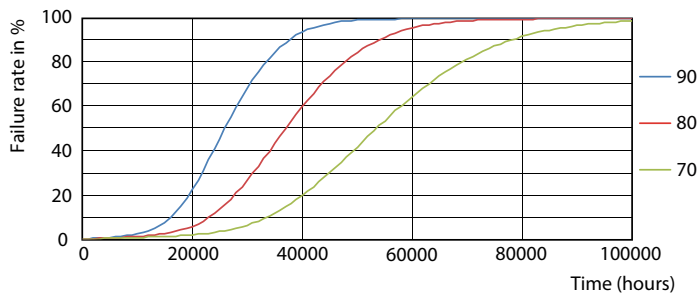

Product data

General information		LLMF at end of nominal lifetime (nom.) 70 %	
Cap base	G5 [G5]		
EU RoHS compliant	Yes		
Nominal lifetime (nom.)	50000 h		
Switching cycle	200000		
Technical type	20-35W		
	Sphere		
Light technical		Operating and electrical	
Colour Code	830 [CCT of 3,000 K]	Input frequency	50 to 60 Hz
Beam Angle (Nom)	200 °	Power (Rated) (Nom)	20 W
Luminous flux (nom.)	2800 lm	Lamp current (max.)	230 mA
Colour designation	White (WH)	Lamp current (min.)	85 mA
Correlated Colour Temperature (Nom)	3000 K	Starting time (nom.)	0.5 s
Luminous efficacy (rated) (nom.)	140.00 lm/W	Warm-up time to 60% light (nom.)	0.5 s
Colour consistency	<6	Power factor (nom.)	0.9
Colour rendering index (nom.)	80	Voltage (Nom)	100-240 V
		Temperature	
		T-ambient (max.)	45 °C
		T-ambient (min.)	-20 °C
		T-ambient (min.)	-20 °C
		T storage (max.)	65 °C
		T storage (min.)	-40 °C

MASTER LEDtube Mains T5

Photometric data

LEDtube MAS 16,5W G5 2300lm 830

Lifetime

Life Expectancy Diagram

LEDtube MAS 1 26W 50K LifetimeVsTc-LED

LEDtube MAS 1 26W 50K FailureRate-LED

LEDtube MAS G3 20W 50K LumenVsTc-LMP