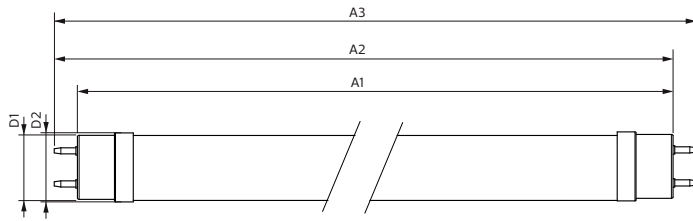

MASTER Value LEDtube T8

Bulb Shape	Tube, double-ended
Approval and Application	
Energy Efficiency Class	C
Energy Saving Product	Yes
Approval Marks	RoHS compliance TUV CE marking KEMA Keur certificate
Energy Consumption kWh/1000 h	23 kWh
EPREL Registration Number	1,095,875
CE mark	Yes
EU RoHS compliant	Yes

Product Data

Full product code	871951431688100
Order product name	MAS LEDtube VLE 1500mm UO 23W 840 T8
Order code	31688100
Numerator - Quantity Per Pack	1
Numerator - Packs per outer box	10
Material number (12NC)	929002998002
Full product name	MASTER LEDtube VLE 1500mm UO 23W 840 T8
EAN/UPC - Case	8719514316898

Dimensional drawing

Product	D1	D2	A1	A2	A3
MAS LEDtube VLE 1500mm UO 23W 840 T8	25.8 mm	28 mm	1,498.8 mm	1,505.9 mm	1,513 mm