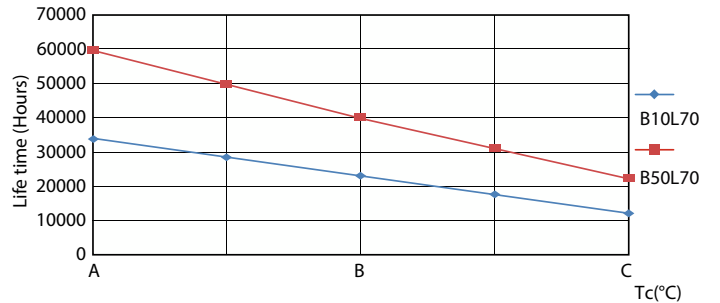

Life Expectancy Diagram - MAS LEDtube VLE 1500mm UO 23W 840 T8