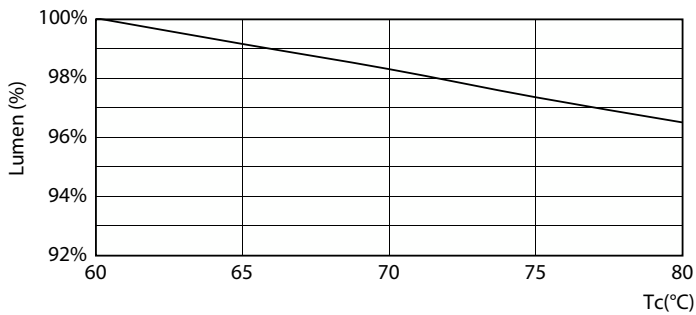

Life Expectancy Diagram - MAS LEDtube VLE 1500mm UO 23W 840 T8

Lumen Maintenance Diagram - MAS LEDtube VLE 1500mm UO 23W 840 T8