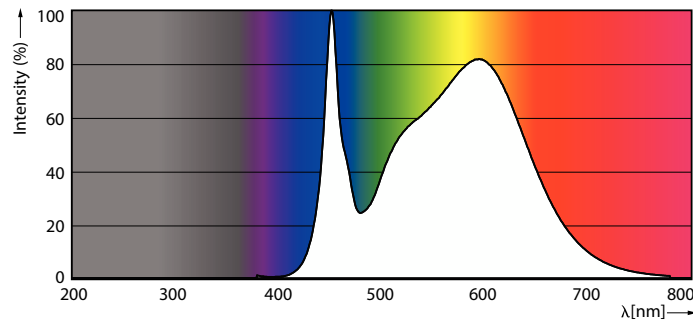

Photometric data

Spectral Power Distribution Colour - MAS LEDtube VLE 1500mm UO 23W 840 T8