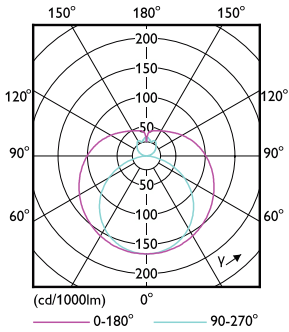

MASTER Value LEDtube T8

Photometric data

Light Distribution Diagram - MAS LEDtube VLE 1500mm UO 23W 840 T8