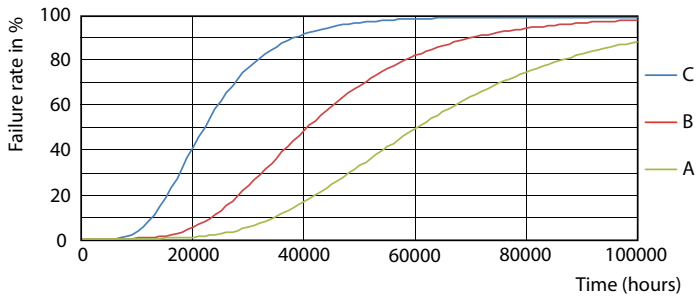

MASTER Value LEDtube T8

Photometric data

Lifetime

Lumen Maintenance Diagram - MAS LEDtube VLE 1500mm UO 23W 840 T8