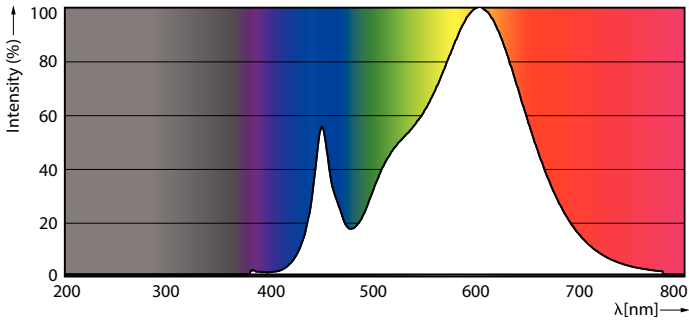

MASTER LEDtube Mains T5

Photometric data

LEDtube MAS G3 8W G13 1000lm 830-POC