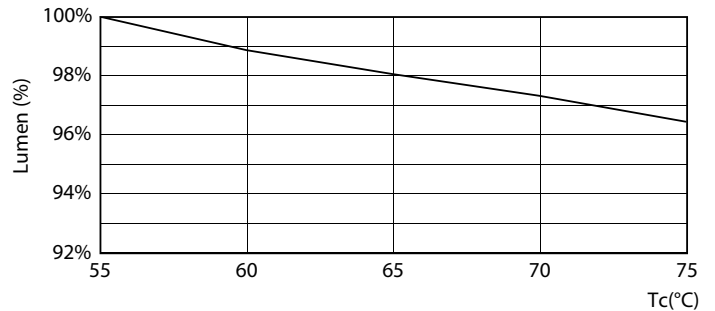

LEDtube MAS G3 8W 50K LumenVsTc-LMP

Lifetime