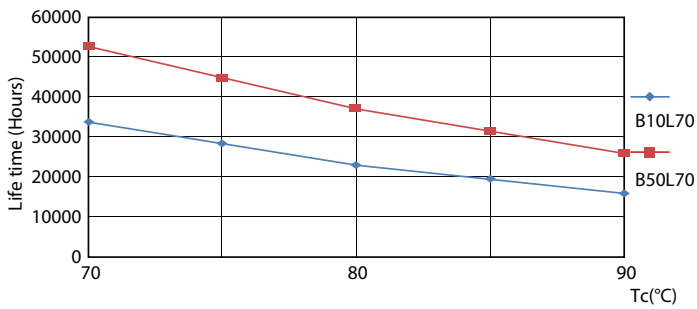

Product data

General information		Operating and electrical	
Cap base	G5 [G5]	Input frequency	50 to 60 Hz
EU RoHS compliant	Yes	Power (Rated) (Nom)	8 W
Nominal lifetime (nom.)	50000 h	Lamp current (nom.)	40 mA
Switching cycle	200000	Starting time (nom.)	0.5 s
	Sphere	Warm-up time to 60% light (nom.)	0.5 s
		Power factor (nom.)	0.92
		Voltage (Nom)	220-240 V
Light technical		Temperature	
Colour Code	830 [CCT of 3,000 K]	T-ambient (max.)	45 °C
Beam Angle (Nom)	200 °	T-ambient (min.)	-20 °C
Luminous flux (nom.)	1000 lm	T storage (max.)	65 °C
Colour designation	White (WH)	T storage (min.)	-40 °C
Correlated Colour Temperature (Nom)	3000 K	T-Case maximum (nom.)	60 °C
Luminous efficacy (rated) (nom.)	125.00 lm/W		
Colour consistency	<6		
Colour rendering index (nom.)	80		
LLMF at end of nominal lifetime (nom.)	70 %		

MASTER LEDtube Mains T5

Photometric data

LEDtube MAS G3 8W G13 1000lm 830-POC

Lifetime

Life Expectancy Diagram

LEDtube MAS 1 26W 50K LifetimeVsTc-LED

LEDtube MAS G3 8W 50K LumenVsTc-LMP

LEDtube MAS 1 26W 50K FailureRate-LED