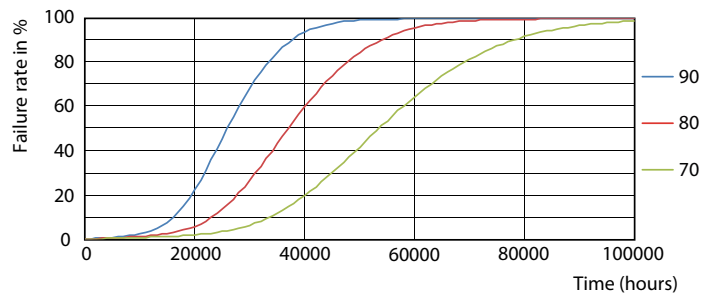

Product data

General information		Operating and electrical	
Cap base	G5 [G5]	Input frequency	50 to 60 Hz
EU RoHS compliant	Yes	Power (Rated) (Nom)	8 W
Nominal lifetime (nom.)	50000 h	Lamp current (nom.)	40 mA
Switching cycle	200000	Starting time (nom.)	0.5 s
	Sphere	Warm-up time to 60% light (nom.)	0.5 s
		Power factor (nom.)	0.92
		Voltage (Nom)	220-240 V
Light technical		Temperature	
Colour Code	830 [CCT of 3,000 K]	T-ambient (max.)	45 °C
Beam Angle (Nom)	200 °	T-ambient (min.)	-20 °C
Luminous flux (nom.)	1000 lm	T storage (max.)	65 °C
Colour designation	White (WH)	T storage (min.)	-40 °C
Correlated Colour Temperature (Nom)	3000 K	T-Case maximum (nom.)	60 °C
Luminous efficacy (rated) (nom.)	125.00 lm/W		
Colour consistency	<6		
Colour rendering index (nom.)	80		
LLMF at end of nominal lifetime (nom.)	70 %		

MASTER LEDtube Mains T5

Photometric data

LEDtube MAS G3 8W G13 1000lm 830-POC

Lifetime

Life Expectancy Diagram

LEDtube MAS 1 26W 50K LifetimeVsTc-LED

LEDtube MAS G3 8W 50K LumenVsTc-LMP

LEDtube MAS 1 26W 50K FailureRate-LED