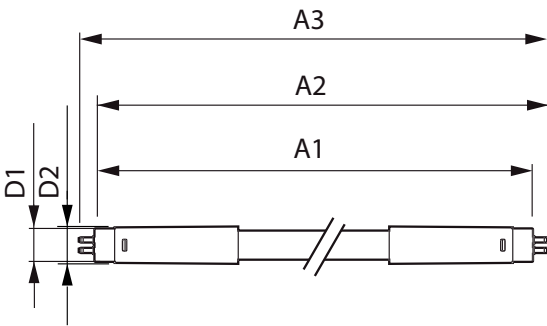

Product data

General information		Operating and electrical	
Cap base	G5 [G5]	Input frequency	50 to 60 Hz
EU RoHS compliant	Yes	Power (Rated) (Nom)	8 W
Nominal lifetime (nom.)	50000 h	Lamp current (nom.)	40 mA
Switching cycle	200000	Starting time (nom.)	0.5 s
	Sphere	Warm-up time to 60% light (nom.)	0.5 s
		Power factor (nom.)	0.92
		Voltage (Nom)	220-240 V
Light technical		Temperature	
Colour Code	830 [CCT of 3,000 K]	T-ambient (max.)	45 °C
Beam Angle (Nom)	200 °	T-ambient (min.)	-20 °C
Luminous flux (nom.)	1000 lm	T storage (max.)	65 °C
Colour designation	White (WH)	T storage (min.)	-40 °C
Correlated Colour Temperature (Nom)	3000 K	T-Case maximum (nom.)	60 °C
Luminous efficacy (rated) (nom.)	125.00 lm/W		
Colour consistency	<6		
Colour rendering index (nom.)	80		
LLMF at end of nominal lifetime (nom.)	70 %		

MASTER LEDtube Mains T5

Controls and dimming

Dimmable	No
----------	----

Mechanical and housing

Lamp Finish	Frosted
Bulb material	Glass
Product length	600 mm
Bulb shape	Tube, double-ended

Approval and application

Energy Efficiency Class	E
Energy-saving product	Yes
Approval marks	RoHS compliance CE marking KEMA Keur certificate

Energy consumption kWh/1,000 hours	8 kWh
	467302

Product data

Full product code	871951433425000
Order product name	MASTER LEDtube 600mm HE 8W 830 T5 EU
EAN/UPC – product	8719514334250
Order code	33425000
SAP numerator – quantity per pack	1
Numerator – packs per outer box	10
SAP material	929003044102
Net Weight (Piece)	0.232 kg

Dimensional drawing

MASTER LEDtube 600mm HE 8W 830 T5 EU

Product	D1	D2	A1	A2	A3
MASTER LEDtube 600mm HE 8W 830 T5 EU	15.8 mm	19 mm	549 mm	556.1 mm	563.2 mm

Photometric data

LEDtube MAS 8W G5 1000lm

LEDtube MAS G3 8W G13 1000lm 830-GUL