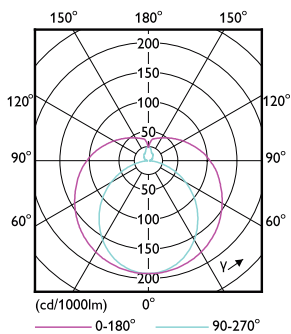

Product data

General information		Operating and electrical	
Cap base	G5 [G5]	Input frequency	50 to 60 Hz
EU RoHS compliant	Yes	Power (Rated) (Nom)	8 W
Nominal lifetime (nom.)	50000 h	Lamp current (nom.)	40 mA
Switching cycle	200000	Starting time (nom.)	0.5 s
	Sphere	Warm-up time to 60% light (nom.)	0.5 s
		Power factor (nom.)	0.92
		Voltage (Nom)	220-240 V
Light technical		Temperature	
Colour Code	830 [CCT of 3,000 K]	T-ambient (max.)	45 °C
Beam Angle (Nom)	200 °	T-ambient (min.)	-20 °C
Luminous flux (nom.)	1000 lm	T storage (max.)	65 °C
Colour designation	White (WH)	T storage (min.)	-40 °C
Correlated Colour Temperature (Nom)	3000 K	T-Case maximum (nom.)	60 °C
Luminous efficacy (rated) (nom.)	125.00 lm/W		
Colour consistency	<6		
Colour rendering index (nom.)	80		
LLMF at end of nominal lifetime (nom.)	70 %		

Energy Efficiency Class	E
Energy-saving product	Yes
Approval marks	RoHS compliance CE marking KEMA Keur certificate

Energy consumption kWh/1,000 hours	8 kWh
	467302

Product data

Full product code	871951433425000
Order product name	MASTER LEDtube 600mm HE 8W 830 T5 EU
EAN/UPC – product	8719514334250
Order code	33425000
SAP numerator – quantity per pack	1
Numerator – packs per outer box	10
SAP material	929003044102
Net Weight (Piece)	0.232 kg

Dimensional drawing

MASTER LEDtube 600mm HE 8W 830 T5 EU

Product	D1	D2	A1	A2	A3
MASTER LEDtube 600mm HE 8W 830 T5 EU	15.8 mm	19 mm	549 mm	556.1 mm	563.2 mm

Photometric data

LEDtube MAS 8W G5 1000lm

LEDtube MAS G3 8W G13 1000lm 830-GUL