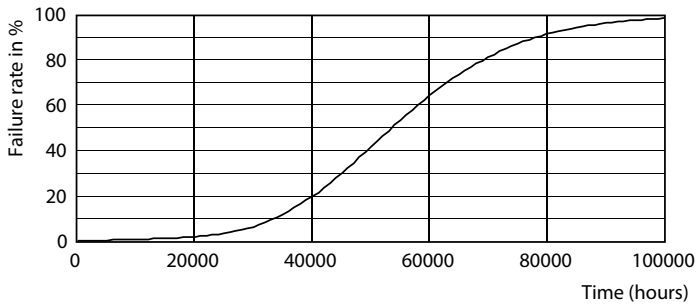

Lifetime

Life Expectancy Diagram