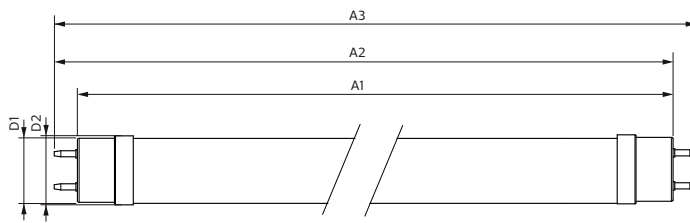

MASTER Value LEDtube T8

Bulb material	Glass
Product length	600 mm
Bulb shape	Tube, double-ended
Approval and application	
Energy-saving product	Yes
Approval marks	RoHS compliance KEMA Keur certificate
Product data	
Full product code	871951435072400

Order product name	MASTER LEDtube VLE 600mm HO 8W 865 T8
EAN/UPC – product	8719514350724
Order code	35072400
SAP numerator – quantity per pack	1
Numerator – packs per outer box	10
SAP material	929003070008
Net Weight (Piece)	0.120 kg

Dimensional drawing

Product	D1	D2	A1	A2	A3
MASTER LEDtube VLE 600mm HO 8W 865 T8	25.8 mm	28 mm	588.5 mm	595.5 mm	602.5 mm

MASTER LEDtube VLE 600mm HO 8W 865 T8

Photometric data