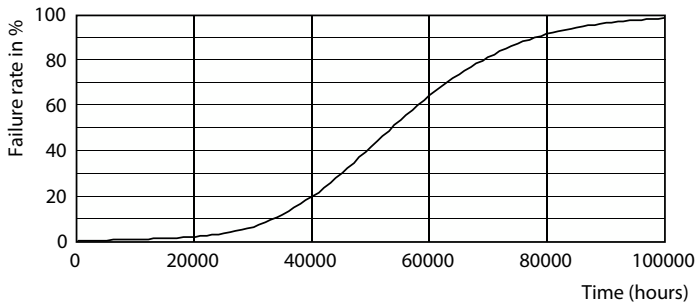

LEDtube MAS GMGC 8W G13 1050lm 865-GUL

MASTER Value LEDtube T8

Photometric data

LEDtube MAS GMGC 8W G13 1050lm 865-POC

Lifetime

Life Expectancy Diagram

Lumen Maintenance Diagram

LEDtube 50K 5575 FailureRate-LED