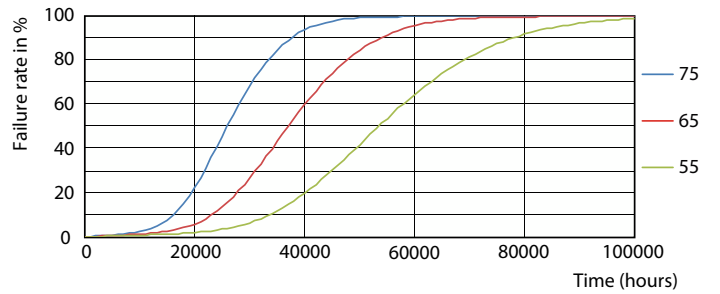

LEDtube MAS GMGC 8W G13 1050lm 865-GUL

MASTER Value LEDtube T8

Photometric data

LEDtube MAS GMGC 8W G13 1050lm 865-POC

Lifetime

Life Expectancy Diagram

Lumen Maintenance Diagram

LEDtube 50K 5575 FailureRate-LED