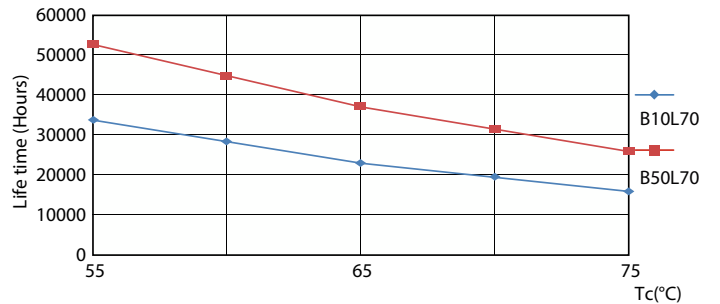

LEDtube MAS GMGC 8W G13 1050lm 865-GUL

MASTER Value LEDtube T8

Photometric data

LEDtube MAS GMGC 8W G13 1050lm 865-POC

Lifetime

Life Expectancy Diagram

Lumen Maintenance Diagram

LEDtube 50K 5575 FailureRate-LED