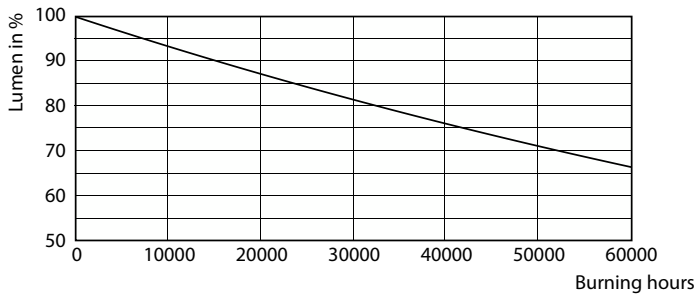

Product data

General information	
Cap base	G13 [Medium Bi-Pin Fluorescent]
EU RoHS compliant	Yes
Nominal lifetime (nom.)	50000 h
Switching cycle	200000

Light technical	
Colour Code	865 [CCT of 6,500 K]
Beam Angle (Nom)	240 °
Luminous flux (nom.)	1050 lm
Colour designation	Cool Daylight
Correlated Colour Temperature (Nom)	6500 K
Luminous efficacy (rated) (nom.)	131.00 lm/W
Colour consistency	<6
Colour rendering index (nom.)	83
LLMF at end of nominal lifetime (nom.)	70 %

LEDtube MAS GMGC 8W G13 1050lm 865-GUL

MASTER Value LEDtube T8

Photometric data

LEDtube MAS GMGC 8W G13 1050lm 865-POC

Lifetime

Life Expectancy Diagram

Lumen Maintenance Diagram

LEDtube 50K 5575 FailureRate-LED