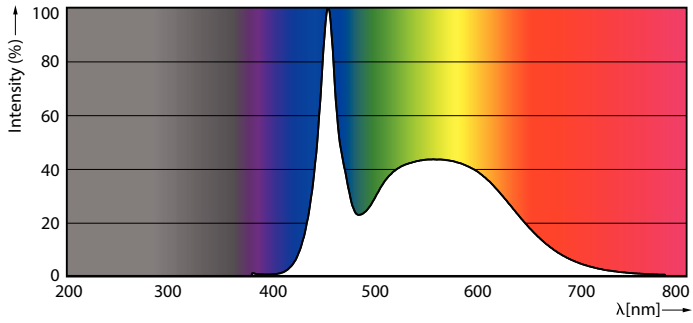

MASTER Value LEDtube T8

Photometric data

LEDtube MAS GMGC 8W G13 1050lm 865-POC