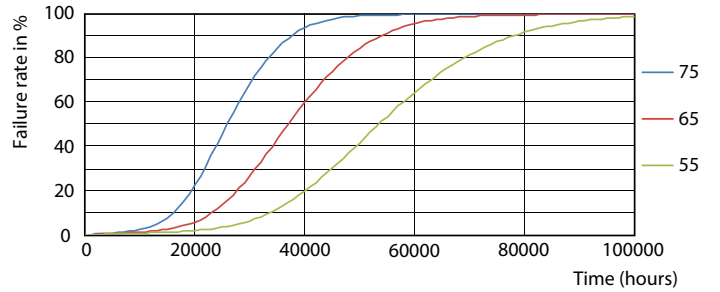

Lifetime

Life Expectancy Diagram - MAS LEDtube VLE 600mm HO 8W 865 T8