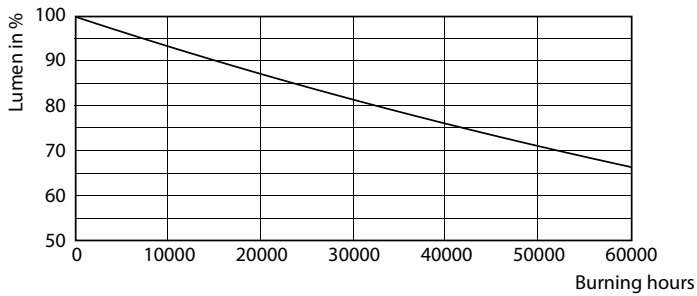

Life Expectancy Diagram

Lumen Maintenance Diagram - MAS LEDtube VLE 600mm HO 8W 865 T8