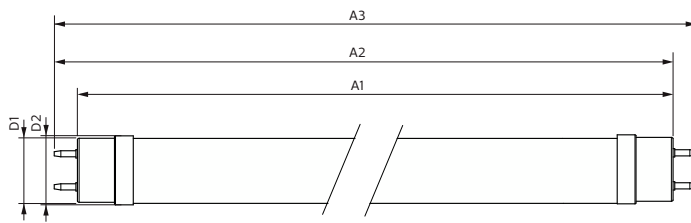

MASTER Value LEDtube T8

Bulb Material	Glass
Product Length	600 mm
Bulb Shape	Tube, double-ended
Approval and Application	
Energy Saving Product	Yes
Approval Marks	RoHS compliance KEMA Keur certificate
Product Data	
Full product code	871951435072400

Order product name	MAS LEDtube VLE 600mm HO 8W 865 T8
Order code	929003070008
Numerator - Quantity Per Pack	1
Numerator - Packs per outer box	10
Material Nr. (12NC)	929003070008
Full product name	MAS LEDtube VLE 600mm HO 8W 865 T8
EAN/UPC - Case	8719514350731
EAN/UPC - Product/Case	8719514350724

Dimensional drawing

Product	D1	D2	A1	A2	A3
MAS LEDtube VLE 600mm HO 8W 865 T8	25.8 mm	28 mm	588.5 mm	595.5 mm	602.5 mm