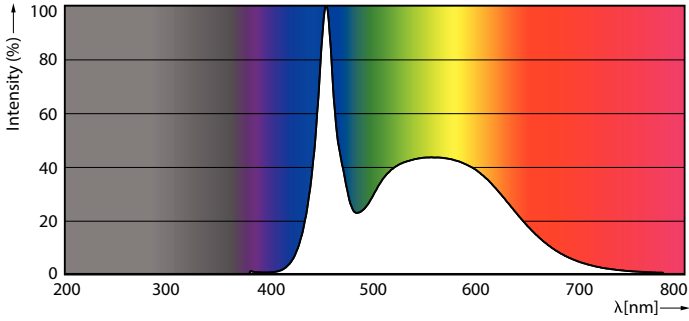

## Photometric data

Spectral Power Distribution Colour - MAS LEDtube VLE 600mm HO 8W 865 T8