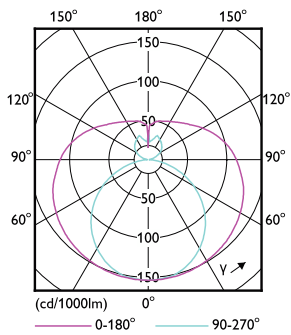

Photometric data

Light Distribution Diagram - MAS LEDtube VLE 600mm HO 8W 865 T8