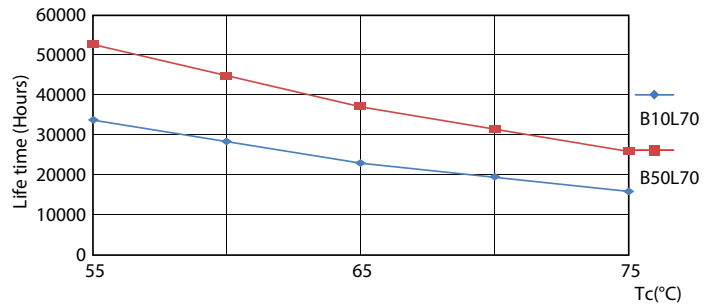

Life Expectancy Diagram

Life Expectancy Diagram

Lumen Maintenance Diagram - MAS LEDtube VLE 600mm HO 8W 865 T8