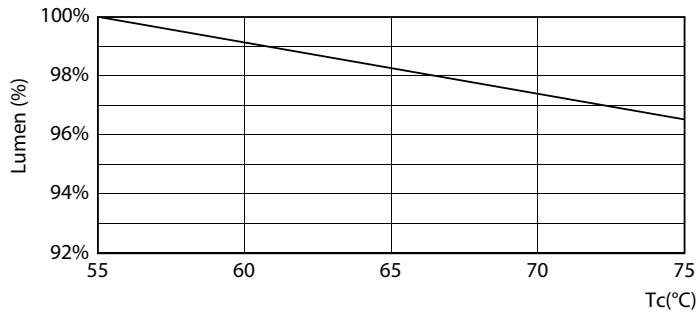

MASTER Value LEDtube T8

Lifetime

Lumen Maintenance Diagram - MAS LEDtube VLE 600mm HO 8W 865 T8