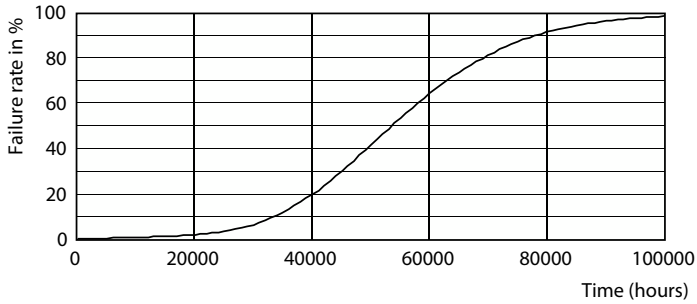

Lifetime

Life Expectancy Diagram - MAS LEDtube VLE 600mm HO 8W 865 T8