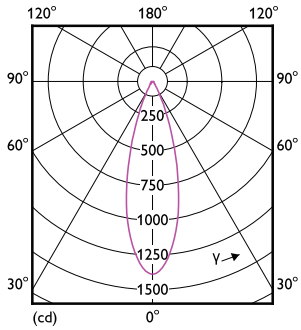

Product data

General Information	
Cap-Base	GU5.3 [GU5.3]
Nominal lifetime	40,000 hour(s)
Switching Cycle	50,000
Lighting Technology	LED
EU RoHS compliant	Yes

Light Technical	
Color Code	927 [CCT of 2700K]
Beam Angle (Nom)	36 degree(s)
Luminous Flux	450 lumen
Luminous Intensity (Nom)	1,350 cd
Color Designation	Warm White (WW)
Correlated Color Temperature (Nom)	2700 K
Luminous Efficacy (rated) (Nom)	67.00 lm/W
Color Consistency	<3
Color rendering index (CRI)	97

Dimensional drawing

Product	D	C
MAS LED MR16 ExpertColor 6.7-50W 927 36D	50.5 mm	46 mm

Photometric data

Master Performance LV | Master Lighting LV | Page 14

Spectral Power Distribution Colour - MAS LED MR16 ExpertColor 6.7-50W 927 36D

Accent Lighting Spots - MAS LED MR16 ExpertColor 6.7-50W 927 36D

MASTER LEDspot ExpertColor LV

Photometric data

Light Distribution Diagram - MAS LED MR16 ExpertColor 6.7-50W 927 36D

Lifetime

Life Expectancy Diagram - MAS LED MR16 ExpertColor 6.7-50W 927 36D