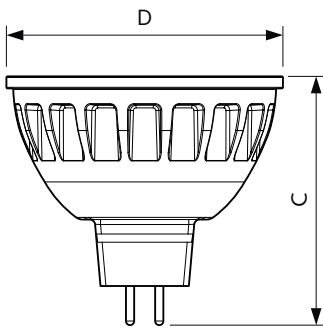

MASTER LEDspot ExpertColor LV

Controls and Dimming

Dimmable Only with specific dimmers

Mechanical and Housing

Bulb Shape MR16 [2inch/50mm]

Approval and Application

Suitable For Accent Lighting Yes

Product Data

Full product code 871951435717400

Order product name	MAS LED MR16 ExpertColor 6.7-50W 927 36D
Order code	929003077308
Numerator - Quantity Per Pack	1
Numerator - Packs per outer box	10
Material Nr. (12NC)	929003077308
Full product name	MAS LED MR16 ExpertColor 6.7-50W 927 36D
EAN/UPC - Case	8719514357181
EAN/UPC - Product/Case	8719514357174

Dimensional drawing

Product	D	C
MAS LED MR16 ExpertColor 6.7-50W 927 36D	50.5 mm	46 mm