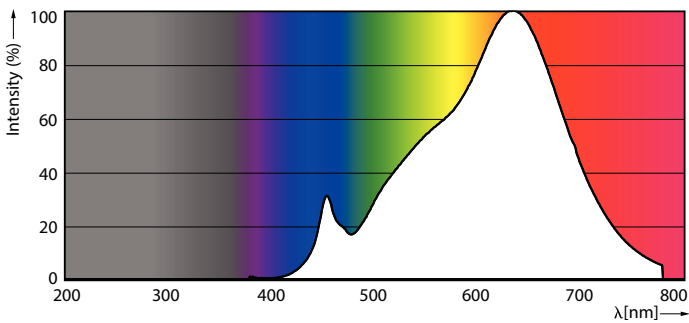

Photometric data

Spectral Power Distribution Colour - MAS LED MR16 ExpertColor 6.7-50W 927 36D

Accent Lighting Spots - MAS LED MR16 ExpertColor 6.7-50W 927 36D