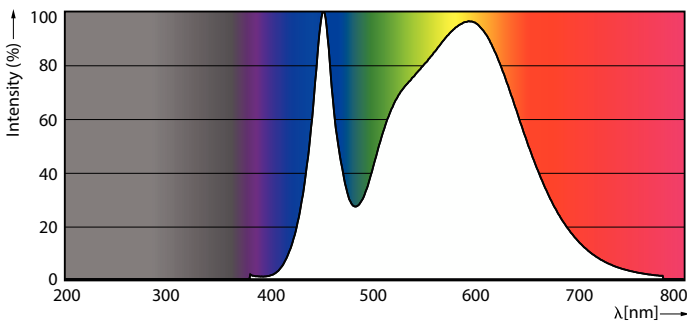

Warnings and Safety

• -

Product data

General information	
Cap base	G13 [Medium Bi-Pin Fluorescent]
EU RoHS compliant	Yes
Nominal lifetime (nom.)	30000 h
Switching cycle	200000

Light technical	
Colour Code	841 [CCT of 4100K (841)]
Beam Angle (Nom)	240 °
Luminous flux (nom.)	900 lm
Colour designation	Cool White (CW)
Correlated Colour Temperature (Nom)	4000 K
Luminous efficacy (rated) (nom.)	100.00 lm/W
Colour consistency	<6
Colour rendering index (nom.)	80
LLMF at end of nominal lifetime (nom.)	70 %

Dimmable	No
----------	----

Mechanical and housing

Lamp Finish	Frosted
Bulb material	Glass
Product length	600 mm
Bulb shape	Tube, double-ended

Approval and application

Energy-saving product	Yes
Approval marks	RoHS compliance CE marking KEMA Keur certificate

Dimensional drawing

CorePro LEDtube 600mm 9W 840 T8 AP I

Product	D1	D2	A1	A2	A3
CorePro LEDtube 600mm 9W 840 T8 AP I	25.7 mm	28 mm	588.5 mm	595.5 mm	602.5 mm

Photometric data

Spectral Power Distribution Colour