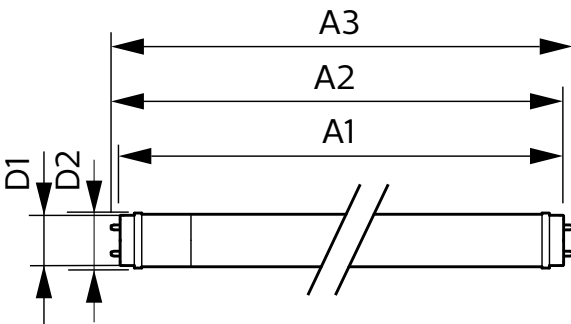

Warnings and Safety

• -

Product data

General information	
Cap base	G13 [Medium Bi-Pin Fluorescent]
EU RoHS compliant	Yes
Nominal lifetime (nom.)	30000 h
Switching cycle	200000

Light technical	
Colour Code	841 [CCT of 4100K (841)]
Beam Angle (Nom)	240 °
Luminous flux (nom.)	900 lm
Colour designation	Cool White (CW)
Correlated Colour Temperature (Nom)	4000 K
Luminous efficacy (rated) (nom.)	100.00 lm/W
Colour consistency	<6
Colour rendering index (nom.)	80
LLMF at end of nominal lifetime (nom.)	70 %

Dimmable	No
----------	----

Mechanical and housing

Lamp Finish	Frosted
Bulb material	Glass
Product length	600 mm
Bulb shape	Tube, double-ended

Approval and application

Energy-saving product	Yes
Approval marks	RoHS compliance CE marking KEMA Keur certificate

Dimensional drawing

CorePro LEDtube 600mm 9W 840 T8 AP I

Product	D1	D2	A1	A2	A3
CorePro LEDtube 600mm 9W 840 T8 AP I	25.7 mm	28 mm	588.5 mm	595.5 mm	602.5 mm

Photometric data

Spectral Power Distribution Colour