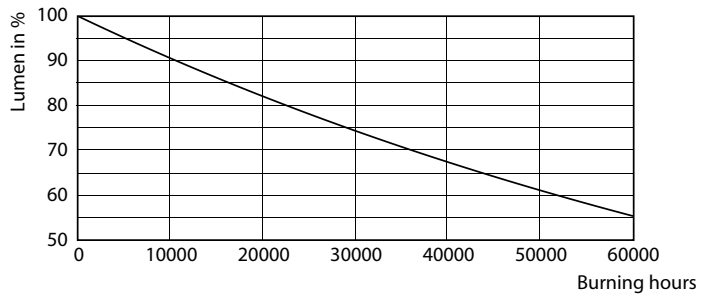

CorePro LEDtube EM/Mains

Lifetime

Lumen Maintenance Diagram