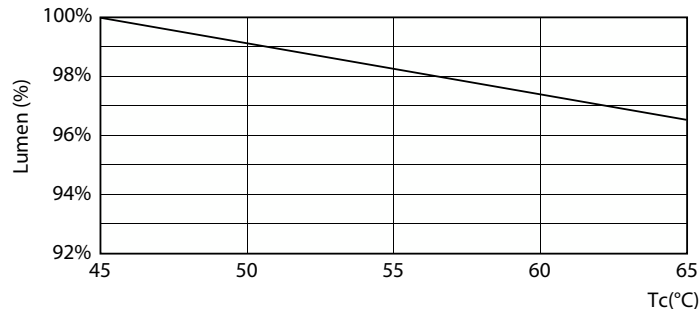

Light Distribution Diagram

CorePro LEDtube EM/Mains

Photometric data

General uniform lighting

Lifetime

FailureRate

LifetimeVsTc

Life Expectancy Diagram