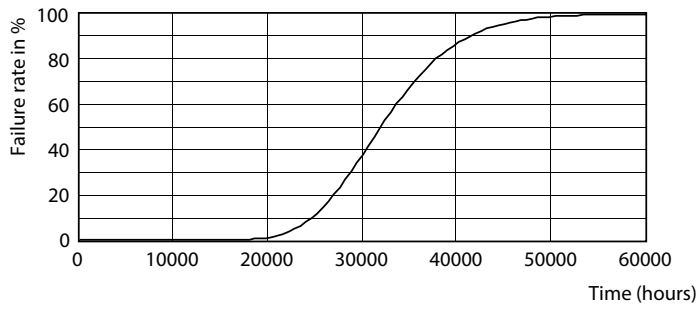

Light Distribution Diagram

CorePro LEDtube EM/Mains

Photometric data

General uniform lighting

Lifetime

FailureRate

LifetimeVsTc

Life Expectancy Diagram