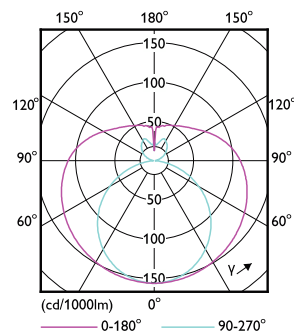

Dimmable	No
----------	----

Mechanical and housing

Lamp Finish	Frosted
Bulb material	Glass
Product length	600 mm
Bulb shape	Tube, double-ended

Approval and application

Energy-saving product	Yes
Approval marks	RoHS compliance CE marking KEMA Keur certificate

Dimensional drawing

CorePro LEDtube 600mm 9W 840 T8 AP I

Product	D1	D2	A1	A2	A3
CorePro LEDtube 600mm 9W 840 T8 AP I	25.7 mm	28 mm	588.5 mm	595.5 mm	602.5 mm

Photometric data

Spectral Power Distribution Colour

Light Distribution Diagram

CorePro LEDtube EM/Mains

Photometric data

General uniform lighting

Lifetime

FailureRate

LifetimeVsTc

Life Expectancy Diagram