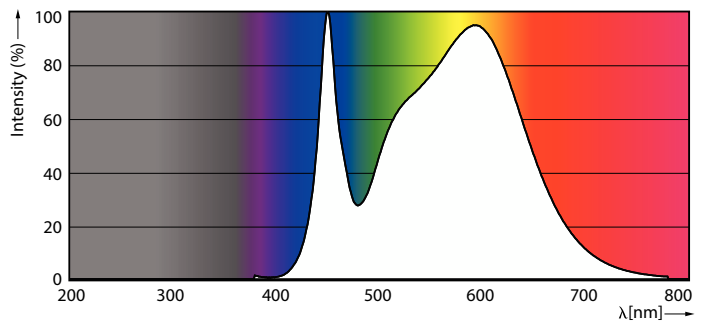

Warnings and Safety

• -

Product data

General information		Operating and electrical	
Cap base	G13 [Medium Bi-Pin Fluorescent]	Input frequency	50 to 60 Hz
EU RoHS compliant	Yes	Power (Rated) (Nom)	16 W
Nominal lifetime (nom.)	30000 h	Lamp current (max.)	88 mA
Switching cycle	200000	Lamp current (min.)	88 mA
Light technical		Starting time (nom.)	0.5 s
Colour Code	841 [CCT of 4100K (841)]	Warm-up time to 60% light (nom.)	0.5 s
Beam Angle (Nom)	240 °	Power factor (nom.)	0.9
Luminous flux (nom.)	1800 lm	Voltage (Nom)	220-240 V
Colour designation	Cool White (CW)	Temperature	
Correlated Colour Temperature (Nom)	4000 K	T-ambient (max.)	45 °C
Luminous efficacy (rated) (nom.)	112.00 lm/W	T-ambient (min.)	-20 °C
Colour consistency	<6	T-ambient (min.)	-20 °C
Colour rendering index (nom.)	80	T storage (max.)	65 °C
LLMF at end of nominal lifetime (nom.)	70 %	T storage (min.)	-40 °C
		T-Case maximum (nom.)	50 °C

Dimensional drawing

CorePro LEDtube 1200mm 16W 840 T8 AP I

Product	D1	D2	A1	A2	A3
CorePro LEDtube 1200mm 16W 840 T8 AP I	25.7 mm	28 mm	1198 mm	1205 mm	1212 mm

Photometric data

Light Distribution Diagram

Spectral Power Distribution Colour