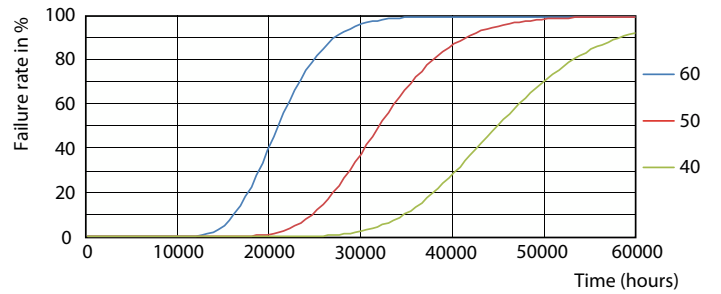

CorePro LEDtube EM/Mains

Photometric data

© 2022 Philips Lighting B.V. Page 11

General uniform lighting

Lifetime

Life Expectancy Diagram

FailureRate

Lumen Maintenance Diagram