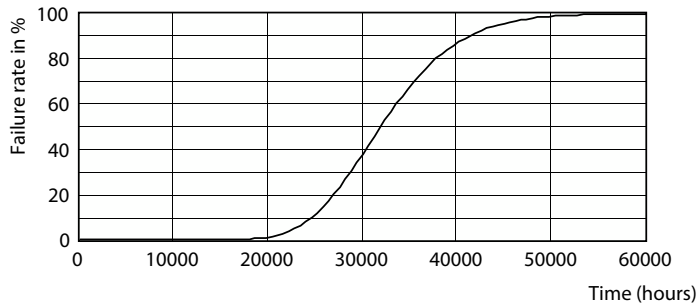

CorePro LEDtube EM/Mains

Photometric data

© 2022 Philips Lighting B.V. Page 11

General uniform lighting

Lifetime

Life Expectancy Diagram

FailureRate

Lumen Maintenance Diagram