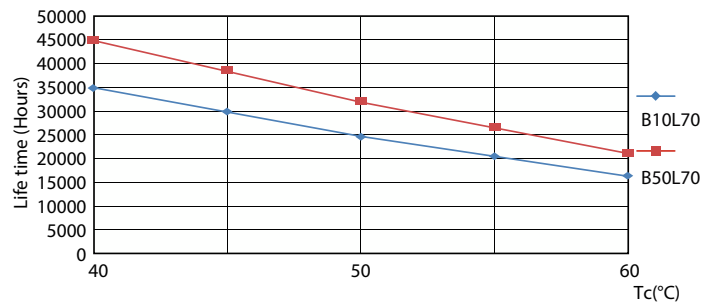

Warnings and Safety

• -

Product data

General information		Operating and electrical	
Cap base	G13 [Medium Bi-Pin Fluorescent]	Input frequency	50 to 60 Hz
EU RoHS compliant	Yes	Power (Rated) (Nom)	16 W
Nominal lifetime (nom.)	30000 h	Lamp current (max.)	88 mA
Switching cycle	200000	Lamp current (min.)	88 mA
Light technical		Starting time (nom.)	0.5 s
Colour Code	841 [CCT of 4100K (841)]	Warm-up time to 60% light (nom.)	0.5 s
Beam Angle (Nom)	240 °	Power factor (nom.)	0.9
Luminous flux (nom.)	1800 lm	Voltage (Nom)	220-240 V
Colour designation	Cool White (CW)	Temperature	
Correlated Colour Temperature (Nom)	4000 K	T-ambient (max.)	45 °C
Luminous efficacy (rated) (nom.)	112.00 lm/W	T-ambient (min.)	-20 °C
Colour consistency	<6	T-ambient (min.)	-20 °C
Colour rendering index (nom.)	80	T storage (max.)	65 °C
LLMF at end of nominal lifetime (nom.)	70 %	T storage (min.)	-40 °C
		T-Case maximum (nom.)	50 °C

CorePro LEDtube EM/Mains

Photometric data

© 2022 Philips Lighting B.V. Page 11

General uniform lighting

Lifetime

Life Expectancy Diagram

FailureRate

Lumen Maintenance Diagram