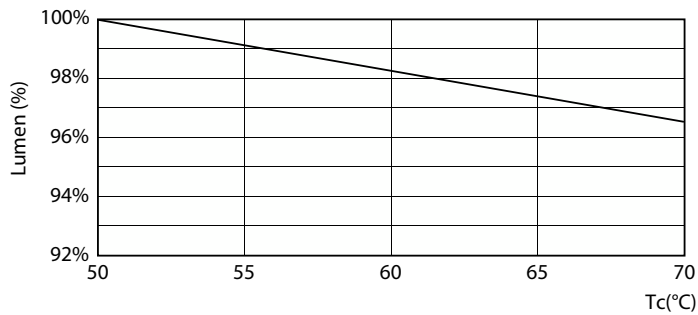

CorePro LEDtube EM/Mains

Photometric data

© 2022 Philips Lighting B.V. Page 11

General uniform lighting

Lifetime

Life Expectancy Diagram

FailureRate

Lumen Maintenance Diagram