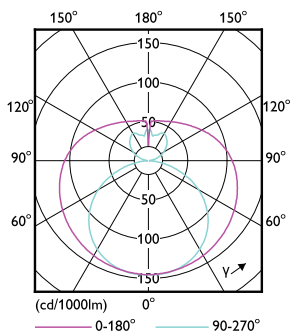

Warnings and Safety

• -

Product data

General information		Operating and electrical	
Cap base	G13 [Medium Bi-Pin Fluorescent]	Input frequency	50 to 60 Hz
EU RoHS compliant	Yes	Power (Rated) (Nom)	16 W
Nominal lifetime (nom.)	30000 h	Lamp current (max.)	88 mA
Switching cycle	200000	Lamp current (min.)	88 mA
Light technical		Starting time (nom.)	0.5 s
Colour Code	841 [CCT of 4100K (841)]	Warm-up time to 60% light (nom.)	0.5 s
Beam Angle (Nom)	240 °	Power factor (nom.)	0.9
Luminous flux (nom.)	1800 lm	Voltage (Nom)	220-240 V
Colour designation	Cool White (CW)	Temperature	
Correlated Colour Temperature (Nom)	4000 K	T-ambient (max.)	45 °C
Luminous efficacy (rated) (nom.)	112.00 lm/W	T-ambient (min.)	-20 °C
Colour consistency	<6	T-ambient (min.)	-20 °C
Colour rendering index (nom.)	80	T storage (max.)	65 °C
LLMF at end of nominal lifetime (nom.)	70 %	T storage (min.)	-40 °C
		T-Case maximum (nom.)	50 °C

CorePro LEDtube EM/Mains

Controls and dimming

Dimmable	No
----------	----

Mechanical and housing

Lamp Finish	Frosted
Bulb material	Glass
Product length	1200 mm
Bulb shape	Tube, double-ended

Approval and application

Dimensional drawing

CorePro LEDtube 1200mm 16W 840 T8 AP I

Product	D1	D2	A1	A2	A3
CorePro LEDtube 1200mm 16W 840 T8 AP I	25.7 mm	28 mm	1198 mm	1205 mm	1212 mm

Photometric data

Light Distribution Diagram

Spectral Power Distribution Colour