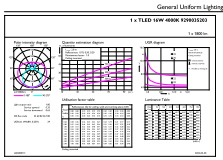

CorePro LEDtube EM/Mains

Photometric data

© 2022 Philips Lighting B.V. Page 11