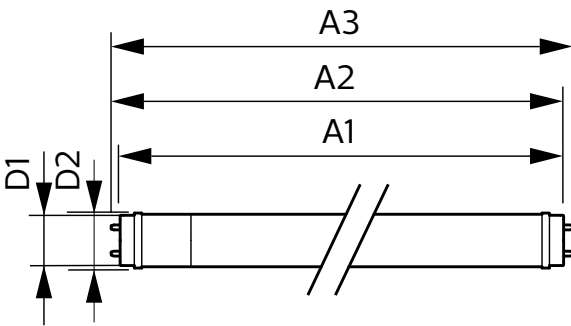

Warnings and Safety

• -

Product data

General information		Operating and electrical	
Cap base	G13 [Medium Bi-Pin Fluorescent]	Input frequency	50 to 60 Hz
EU RoHS compliant	Yes	Power (Rated) (Nom)	16 W
Nominal lifetime (nom.)	30000 h	Lamp current (max.)	88 mA
Switching cycle	200000	Lamp current (min.)	88 mA
Light technical		Starting time (nom.)	0.5 s
Colour Code	841 [CCT of 4100K (841)]	Warm-up time to 60% light (nom.)	0.5 s
Beam Angle (Nom)	240 °	Power factor (nom.)	0.9
Luminous flux (nom.)	1800 lm	Voltage (Nom)	220-240 V
Colour designation	Cool White (CW)	Temperature	
Correlated Colour Temperature (Nom)	4000 K	T-ambient (max.)	45 °C
Luminous efficacy (rated) (nom.)	112.00 lm/W	T-ambient (min.)	-20 °C
Colour consistency	<6	T-ambient (min.)	-20 °C
Colour rendering index (nom.)	80	T storage (max.)	65 °C
LLMF at end of nominal lifetime (nom.)	70 %	T storage (min.)	-40 °C
		T-Case maximum (nom.)	50 °C

CorePro LEDtube EM/Mains

Controls and dimming

Dimmable	No
----------	----

Mechanical and housing

Lamp Finish	Frosted
Bulb material	Glass
Product length	1200 mm
Bulb shape	Tube, double-ended

Approval and application

Energy-saving product	Yes
Approval marks	RoHS compliance CE marking KEMA Keur certificate

Product data

Full product code	871951444703500
Order product name	CorePro LEDtube 1200mm 16W 840 T8 AP I
EAN/UPC – product	8719514447035
Order code	44703500
SAP numerator – quantity per pack	1
Numerator – packs per outer box	20
SAP material	929003520308
Net Weight (Piece)	0.200 kg

Dimensional drawing

CorePro LEDtube 1200mm 16W 840 T8 AP I

Product	D1	D2	A1	A2	A3
CorePro LEDtube 1200mm 16W 840 T8 AP I	25.7 mm	28 mm	1198 mm	1205 mm	1212 mm

Photometric data

Light Distribution Diagram

Spectral Power Distribution Colour