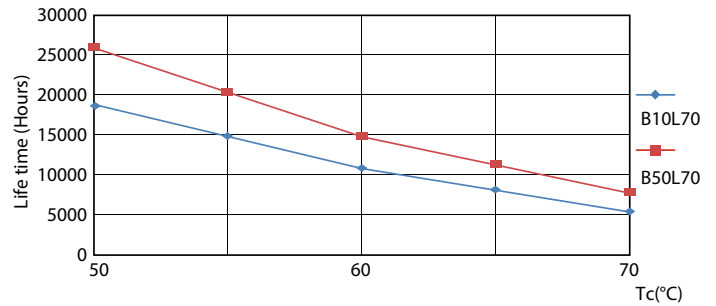

Life Expectancy Diagram - Ledtube DE E HO 1200mm 22W 765 T8

Lumen Maintenance Diagram

Life Expectancy Diagram - Ledtube DE E HO 1200mm 22W 765 T8