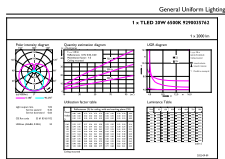

Photometric data

General Uniform Lighting
1 x T8 LED (22W 765 T8)