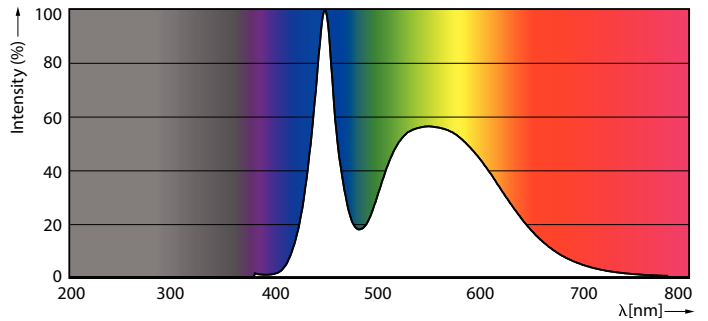

Spectral Power Distribution Colour