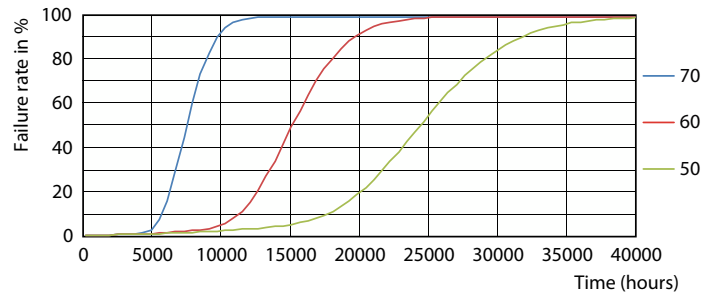

Ecofit Ledtubes T8

Lifetime

Life Expectancy Diagram