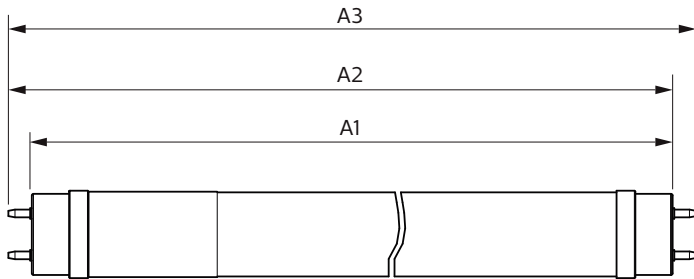

Ecofit Ledtubes T8

Product Data

Full product code	871951448594500
Order product name	Ledtube DE E HO 1200mm 22W 765 T8
Order code	48594500
Numerator - Quantity Per Pack	1
Numerator - Packs per outer box	25

Material number (12NC)	929003576238
Full product name	Ledtube DE E HO 1200mm 22W 765 T8
EAN/UPC - Case	8719514485952

Dimensional drawing

Product	D1	D2	A1	A2	A3
Ledtube DE E HO 1200mm 22W 765 T8	25.5 mm	28 mm	1,197 mm	1,204 mm	1,212 mm

Photometric data

General Uniform Lighting
1 x T8 LED (22W 765 T8)