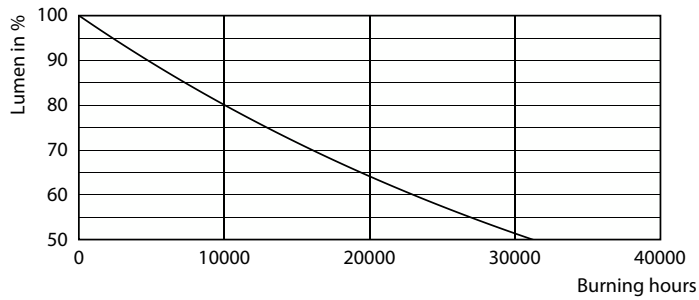

Ecofit Ledtubes T8

Lifetime

Lumen Maintenance Diagram