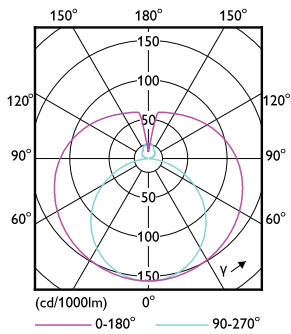

Color Consistency	<7
Color rendering index (CRI)	70
LLMF At End Of Nominal Lifetime (Nom)	70 %
Temperature	
Ambient temperature range	-20 °C to 45 °C
T-Case Maximum (Nom)	60 °C
Controls and Dimming	
Dimmable	No
Mechanical and Housing	
Bulb Finish	Frosted
Bulb Material	Glass
Product Length	1,200 mm
Bulb Shape	Tube, double-ended
Approval and Application	
Energy Saving Product	Yes
Approval Marks	RoHS compliance
EU RoHS compliant	Yes

## Dimensional drawing

Product	D1	D2	A1	A2	A3
Ledtube DE E HO 1200mm 22W 765 T8	25.5 mm	28 mm	1,197 mm	1,204 mm	1,212 mm

## Photometric data

General Uniform Lighting  
1 x T8 LED (22W 765 T8)

Spectral Power Distribution Colour

Light Distribution Diagram