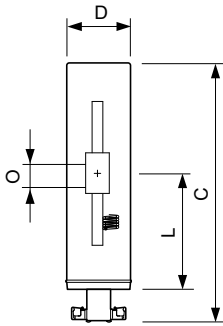

MASTERColour CDM-Tm Mini PGJ5

Warnings and Safety

- Use only in totally enclosed luminaire, even during testing (IEC61167, IEC 62035, IEC60598)
- The luminaire must be able to contain hot lamp parts if the lamp ruptures
- Use only with electronic control gear
- Control gear must include end-of-life protection (IEC61167, IEC 62035)
- For 20W PGJ5 lamp, use only Philips electronic control gear HID PV mini PGJ5 20W
- For 35W PGJ5 lamp, use only Philips electronic control gear HID PV mini PGJ5 35W
- A lamp breaking is extremely unlikely to have any impact on your health. If a lamp breaks, ventilate the room for 30 minutes and remove the parts, preferably with gloves. Put them in a sealed plastic bag and take it to your local waste facilities for recycling. Do not use a vacuum cleaner.

Versions

Dimensional drawing

Product	D (max)	D	O	L (min)	L (max)	L	C (max)
MASTERColour CDM-Tm Mini 35W/930 PGJ5 1CT/12	13.2 mm	0.44 in	4 mm	22.3 mm	22.9 mm	22.6 mm	52 mm
MASTERColour CDM-Tm Mini 20W/830 PGJ5 1CT/12	13.2 mm	0.44 in	3 mm	22.3 mm	22.9 mm	22.6 mm	52 mm