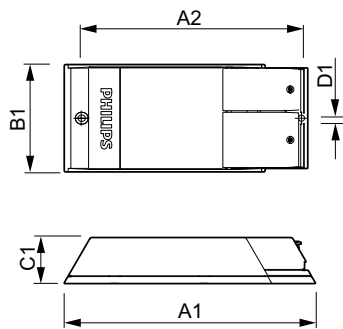

Versions

Dimensional drawing

A1

Product	D1	C1	A1	A2	B1	B2
HID-PV E 70 /S CDM 220-240V	4.9 mm	32.2 mm	109.6 mm	98.5 mm	74.4 mm	63.7 mm
HID-PV E 35 /S CDM 220-240V	4.9 mm	32.2 mm	109.6 mm	98.5 mm	74.4 mm	63.7 mm