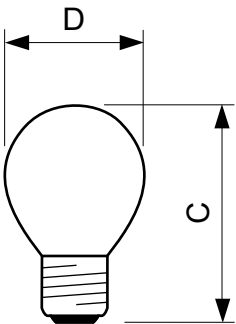

## Dimensional drawing

Product	D	C (max)
Standard 40W E27 230V P45 FR 1CT/10X10F	45 mm	73 mm