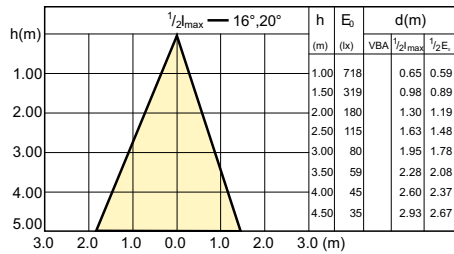

Beam Diagrams

LED Lamps, CorePro LEDspotMV 4.6-50W GU10
PAR16 827 355lm 36D