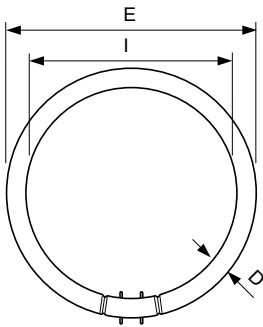

MASTER TL5 Circular

Versions

Dimensional drawing

Product	D (max)	D (min)	E (min)	E (max)	I (min)	I (max)
MASTER TL5 Circular 40W/840 1CT/10	18 mm	14 mm	293 mm	305 mm	260 mm	272 mm
MASTER TL5 Circular 22W/830 1CT/10	18 mm	14 mm	220 mm	230 mm	187 mm	197 mm
MASTER TL5 Circular 60W/840 1CT/10	18 mm	14 mm	367 mm	379 mm	334 mm	346 mm
MASTER TL5 Circular 55W/840 1CT/10	18 mm	14 mm	293 mm	305 mm	260 mm	272 mm
MASTER TL5 Circular 55W/830 1CT/10	18 mm	14 mm	293 mm	305 mm	260 mm	272 mm
MASTER TL5 Circular 60W/830 1CT/10	18 mm	14 mm	367 mm	379 mm	334 mm	346 mm
MASTER TL5 Circular 40W/830 1CT/10	18 mm	14 mm	293 mm	305 mm	260 mm	272 mm
MASTER TL5 Circular 22W/840 1CT/10	18 mm	14 mm	220 mm	230 mm	187 mm	197 mm