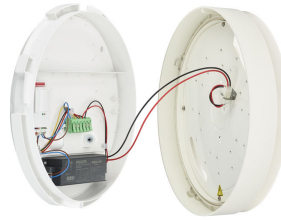

Versions

CoreLine Wall-mounted

Product details

CoreLine_Wall-mounted-
WL131V_D35_CTO_PSD-DPP.TIF

CoreLine_Wall-mounted-
WL130V-2DPP.TIF

CoreLine_Wall-mounted-
WL131V_D35_CTO_PSR_MDU-
DPP.TIF

CoreLine_Wall-mounted-
WL130V_CTO-DPP.TIF

Beam angle of light source	120 °
CE mark	CE mark
Protection class IEC	Safety class II (II)
Optical cover/lens type	OP
Driver included	Yes
ENEC mark	ENEC mark
Light source replaceable	No
Number of gear units	1 unit
Optic type	Opal prismatic reflector