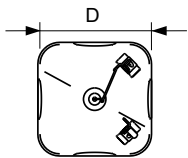

Versions

Dimensional drawing

D

Product	D (max)	O	C (max)
MSD Platinum 15 R UNP/24	58.5 mm	1.3 mm	66.4 mm
MSD Platinum 15 R 1CT/8	58.5 mm	1.3 mm	66.4 mm

Product	D (max)	T (max)	O	C (max)
MSD Platinum 5 R 1CT/8	51.4 mm	6.8 mm	1.0 mm	57.1 mm