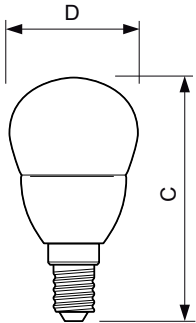

Application

- Hotels, restaurants, bars, cafés, museums, shops
- Lobbies, reception areas , exhibitions

CorePro LEDcandle

Versions

Dimensional drawing

D

Product	D	C
Corepro Lustre ND 5.5-40W E27 827 P45 CL	45 mm	87 mm
Corepro Lustre ND 5.5-40W E27 827 P45 FR	45 mm	87 mm
CorePro lustre ND 4-25W E27 827 P45 FR	45 mm	87 mm
Corepro Lustre ND 4-25W E27 827 P45 CL	45 mm	87 mm

Dimensional drawing

Product	D	C
CorePro lustre ND 4-25W E14 827 P45 FR	45 mm	88 mm
CorePro lustre ND 3.5-25W E14 840 P45 FR	45 mm	88 mm
Corepro lustre ND 5.5-40W E14 827 P45 CL	45 mm	88 mm
Corepro lustre ND 5.5-40W E14 840 P45 CL	45 mm	88 mm
CorePro lustre ND 5.5-40W E14 840 P45 FR	45 mm	88 mm