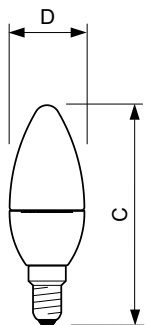

Application

- Hotels, restaurants, bars, cafés, museums, shops
- Lobbies, reception areas , exhibitions

CorePro LEDcandle

Versions

Dimensional drawing

D

Product	D	C
Corepro Lustre ND 5.5-40W E27 827 P45 CL	45 mm	87 mm
Corepro Lustre ND 5.5-40W E27 827 P45 FR	45 mm	87 mm
CorePro lustre ND 4-25W E27 827 P45 FR	45 mm	87 mm
Corepro Lustre ND 4-25W E27 827 P45 CL	45 mm	87 mm

Dimensional drawing

Product	D	C
CorePro lustre ND 4-25W E14 827 P45 FR	45 mm	88 mm
CorePro lustre ND 3.5-25W E14 840 P45 FR	45 mm	88 mm
Corepro lustre ND 5.5-40W E14 827 P45 CL	45 mm	88 mm
Corepro lustre ND 5.5-40W E14 840 P45 CL	45 mm	88 mm
CorePro lustre ND 5.5-40W E14 840 P45 FR	45 mm	88 mm