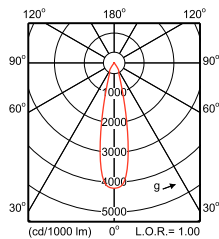

Initial Performance (IEC Compliant) (1/2)

Order Code	Full Product Name	Initial chromaticity	Init. Corr. Colour Temperature	Init. Colour rendering index	Init.
					Initial LED luminaire efficacy
25517900	RS342B LED27S/840 PSU-E MB WH	(0.38, 0.38)	4000 K	≥80	119.14893617021276 lm/W
25518600	RS342B LED27S/830 PSU-E WB WH	(0.43, 0.40)	3000 K	≥80	114.8936170212766 lm/W
91840100	RS342B LED39S/830 PSU-E MB WH	(0.43, 0.40)	3000 K	≥80	123.80952380952381 lm/W
91841800	RS342B LED39S/840 PSU-E MB WH	(0.38, 0.38)	4000 K	≥80	120.63492063492063 lm/W

Order Code	Full Product Name	Initial chromaticity	Init. Corr. Colour Temperature	Init. Colour rendering index	Init.
					Initial LED luminaire efficacy
41172500	RS342B LED27S/PC930 PSU-E MB WH	(0.422, 0.386)	3000 K	≥90	90 lm/W
41173200	RS342B LED39S/PC930 PSU-E MB WH	(0.422, 0.386)	3000 K	≥90	95.1219512195122 lm/W

Initial Performance (IEC Compliant) (2/2)

Order Code	Full Product Name	Initial luminous flux	Initial input power
25517900	RS342B LED27S/840 PSU-E MB WH	2800 lm	23.5 W
25518600	RS342B LED27S/830 PSU-E WB WH	2700 lm	23.5 W
91840100	RS342B LED39S/830 PSU-E MB WH	3900 lm	31.5 W
91841800	RS342B LED39S/840 PSU-E MB WH	3800 lm	31.5 W

Order Code	Full Product Name	Initial luminous flux	Initial input power
41172500	RS342B LED27S/PC930 PSU-E MB WH	2700 lm	30 W
41173200	RS342B LED39S/PC930 PSU-E MB WH	3900 lm	41 W

Polar Wide Diagrams

IFPS_RS342B 1xLED17S/830 MB-Polar Normal (separate)

IFPS_RS342B 1xLED27S/840 MB-Polar Normal (separate)

IFPS_RS342B 1xLED17S/CRW MB-Polar Normal (separate)