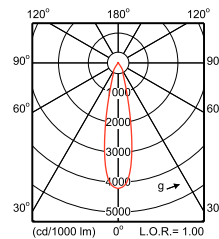

Initial Performance (IEC Compliant) (1/2)

Order Code	Full Product Name	Initial chromaticity	Init. Corr. Colour Temperature	Init. Colour rendering index	Init.
					Initial LED luminaire efficacy
25517900	RS342B LED27S/840 PSU-E MB WH	(0.38, 0.38)	4000 K	≥80	119.14893617021276 lm/W
25518600	RS342B LED27S/830 PSU-E WB WH	(0.43, 0.40)	3000 K	≥80	114.8936170212766 lm/W
91840100	RS342B LED39S/830 PSU-E MB WH	(0.43, 0.40)	3000 K	≥80	123.80952380952381 lm/W
91841800	RS342B LED39S/840 PSU-E MB WH	(0.38, 0.38)	4000 K	≥80	120.63492063492063 lm/W

Order Code	Full Product Name	Initial chromaticity	Init. Corr. Colour Temperature	Init. Colour rendering index	Init.
					Initial LED luminaire efficacy
41172500	RS342B LED27S/PC930 PSU-E MB WH	(0.422, 0.386)	3000 K	≥90	90 lm/W
41173200	RS342B LED39S/PC930 PSU-E MB WH	(0.422, 0.386)	3000 K	≥90	95.1219512195122 lm/W

Initial Performance (IEC Compliant) (2/2)

Order Code	Full Product Name	Initial luminous flux	Initial input power
25517900	RS342B LED27S/840 PSU-E MB WH	2800 lm	23.5 W
25518600	RS342B LED27S/830 PSU-E WB WH	2700 lm	23.5 W
91840100	RS342B LED39S/830 PSU-E MB WH	3900 lm	31.5 W
91841800	RS342B LED39S/840 PSU-E MB WH	3800 lm	31.5 W

Order Code	Full Product Name	Initial luminous flux	Initial input power
41172500	RS342B LED27S/PC930 PSU-E MB WH	2700 lm	30 W
41173200	RS342B LED39S/PC930 PSU-E MB WH	3900 lm	41 W

Polar Wide Diagrams

IFPS_RS342B 1xLED17S/830 MB-Polar Normal (separate)

IFPS_RS342B 1xLED27S/840 MB-Polar Normal (separate)

IFPS_RS342B 1xLED17S/CRW MB-Polar Normal (separate)