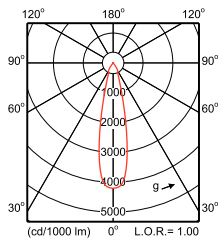

Initial Performance (IEC Compliant) (1/2)

Order Code	Full Product Name	Initial chromaticity	Init. Corr. Colour Temperature	Init. Colour rendering index	Init.
					Initial LED luminaire efficacy
25517900	RS342B LED27S/840 PSU-E MB WH	(0.38, 0.38)	4000 K	≥80	119.14893617021276 lm/W
25518600	RS342B LED27S/830 PSU-E WB WH	(0.43, 0.40)	3000 K	≥80	114.8936170212766 lm/W
91840100	RS342B LED39S/830 PSU-E MB WH	(0.43, 0.40)	3000 K	≥80	123.80952380952381 lm/W
91841800	RS342B LED39S/840 PSU-E MB WH	(0.38, 0.38)	4000 K	≥80	120.63492063492063 lm/W

Order Code	Full Product Name	Initial chromaticity	Init. Corr. Colour Temperature	Init. Colour rendering index	Init.
					Initial LED luminaire efficacy
41172500	RS342B LED27S/PC930 PSU-E MB WH	(0.422, 0.386)	3000 K	≥90	90 lm/W
41173200	RS342B LED39S/PC930 PSU-E MB WH	(0.422, 0.386)	3000 K	≥90	95.1219512195122 lm/W

Initial Performance (IEC Compliant) (2/2)

Order Code	Full Product Name	Initial luminous flux	Initial input power
25517900	RS342B LED27S/840 PSU-E MB WH	2800 lm	23.5 W
25518600	RS342B LED27S/830 PSU-E WB WH	2700 lm	23.5 W
91840100	RS342B LED39S/830 PSU-E MB WH	3900 lm	31.5 W
91841800	RS342B LED39S/840 PSU-E MB WH	3800 lm	31.5 W

Order Code	Full Product Name	Initial luminous flux	Initial input power
41172500	RS342B LED27S/PC930 PSU-E MB WH	2700 lm	30 W
41173200	RS342B LED39S/PC930 PSU-E MB WH	3900 lm	41 W

Polar Wide Diagrams

IFPS_RS342B 1xLED17S/830 MB-Polar Normal (separate)

IFPS_RS342B 1xLED27S/840 MB-Polar Normal (separate)

IFPS_RS342B 1xLED17S/CRW MB-Polar Normal (separate)