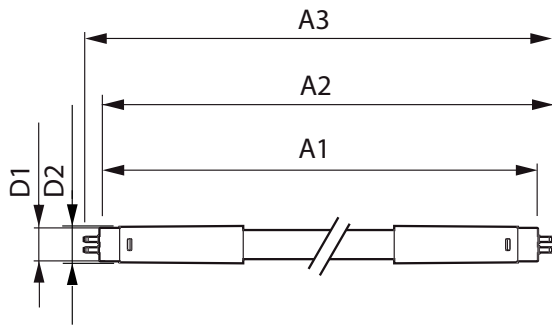

## Dimensional drawing

Product	D1	D2	A1	A2	A3
Master LEDtube HF 1200mm HO 26W 840 T5 OE	15.5 mm	19 mm	1149 mm	1156 mm	1163 mm
Master LEDtube HF 1200mm HO 26W 830 T5	15.2 mm	21 mm	1147.8 mm	1154.9 mm	1162 mm
Master LEDtube HF 1200mm HO 26W 840 T5	15.2 mm	21 mm	1147.8 mm	1154.9 mm	1162 mm
Master LEDtube HF 1200mm HO 26W 865 T5	15.2 mm	21 mm	1147.8 mm	1154.9 mm	1162 mm
Master LEDtube HF 1500mm UO 36W 840 T5	15.2 mm	21 mm	1447.8 mm	1454.9 mm	1462 mm
Master LEDtube HF 1500mm UO 36W 830 T5	15.2 mm	21 mm	1447.8 mm	1454.9 mm	1462 mm
Master LEDtube HF 1500mm UO 36W 865 T5	15.2 mm	21 mm	1447.8 mm	1454.9 mm	1462 mm
Master LEDtube HF 1500mm HE 20W 840 T5	15.5 mm	18.8 mm	1449 mm	1456.1 mm	1463.2 mm
Master LEDtube HF 1200mm HE 16.5W 865 T5	15.5 mm	18.8 mm	1149 mm	1156.1 mm	1163.2 mm
Master LEDtube HF 1200mm HE 16.5W 840 T5	15.5 mm	18.8 mm	1149 mm	1156.1 mm	1163.2 mm
Master LEDtube HF 1500mm HE 20W 865 T5	15.5 mm	18.8 mm	1449 mm	1456.1 mm	1463.2 mm
Master LEDtube HF 1200mm HE 16.5W 830 T5	15.5 mm	18.8 mm	1149 mm	1156.1 mm	1163.2 mm
Master LEDtube HF 1500mm HE 20W 830 T5	15.5 mm	18.8 mm	1449 mm	1456.1 mm	1463.2 mm