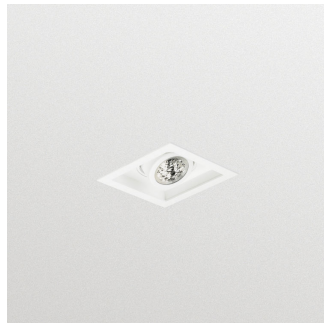

Tief-/breitstrahlend