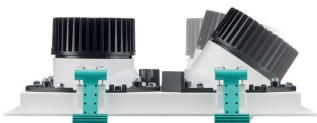

Application

- Retail; fashion
- Hospitality

StoreFlux gen3 rim

Specifications

Type	GD601B (rim, 1 head version)	Median useful life L80B50	50,000 hours
	GD602B (rim, 2 head version)		
	GD603B (rim, 3 head version)		
	GD604B (rim, 4 head in a row version)		
	GD605B (rim, 4 head in a square version)		
Light source	Non-replaceable LED module	Median useful life L90B50	25,000 hours
Power (per head)	LED11S: 16.5 W		Driver failure rate
	LED12S: 12.5 W	Average ambient temperature	
	LED20S: 20 W		Operating temperature range
	LED17S: 16 W	Driver	
	LED27S: 25 W		Mains voltage
	LED39S: 39 W	Dimming	
Beam angle	LED12S/17S/27S/39S: 29 and 35°, LED11S/20S: 10°		Material
Luminous flux (at 3000 K)	LED11S: 1100 lm LED12S: 1200 lm LED20S: 2000 lm LED17S: 1700 lm LED27S: 2700 lm LED39S: 3900 lm	Color	
Correlated Color Temperature	2700, 3000 or 4000 K and CrispWhite		Optical cover
Color Rendering Index	80 90 (light color 930) >95 (CRW)	Connection	
Median useful life L70B50	70,000 hours		Cable options
		Maintenance	
			Installation
		Remarks:	

Versions

Tief-/breitstrahlend

Tief-/breitstrahlend

StoreFlux gen3 rim

Product details

Bottom view excluding drivers

Top view excluding drivers

Side view of rotation system