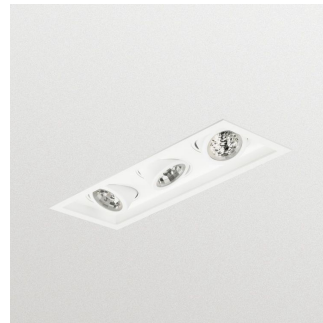

StoreFlux gen3 rim

Specifications

Type	GD601B (rim, 1 head version)	Median useful life L80B50	50,000 hours	
	GD602B (rim, 2 head version)			
	GD603B (rim, 3 head version)			
	GD604B (rim, 4 head in a row version)			
	GD605B (rim, 4 head in a square version)			
Light source	Non-replaceable LED module	Median useful life L90B50	25,000 hours	
Power (per head)	LED11S: 16.5 W		Driver failure rate	1% per 5000 hours
	LED12S: 12.5 W	Average ambient temperature		+25 °C
	LED20S: 20 W		Operating temperature range	+10 to +35 °C
	LED17S: 16 W	Driver		Separate
	LED27S: 25 W		Mains voltage	230 or 240 V / 50-60 Hz
	LED39S: 39 W	Dimming		DALI
Beam angle	LED12S/17S/27S/39S: 29 and 35°, LED11S/20S: 10°		Material	Housing: aluminum, steel Front glass: acrylic
Luminous flux (at 3000 K)	LED11S: 1100 lm LED12S: 1200 lm LED20S: 2000 lm LED17S: 1700 lm LED27S: 2700 lm LED39S: 3900 lm	Color		White (WH-WH) Housing, heads and rim can have different color combinations (WH-WH, BK-BK, GR-BK, WH-BK)
Correlated Color Temperature	2700, 3000 or 4000 K and CrispWhite		Optical cover	Acrylic
Color Rendering Index	80 90 (light color 930) >95 (CRW)	Connection		Push-in connector; 3-pole push-in with loop-through (CU3); 5-pole push-in with loop-through (CU5)
Median useful life L70B50	70,000 hours		Cable options	0.5 m cable with 3-pole Wieland / Adels plug (CW); 0.5 m cable with 3-pole Wieland / Adels plug & lock (CW-L); 1 m cable with external BST14 DALI connector (C1KBST2)
		Maintenance		Replaceable light engines and driver
			Installation	Fixation by means of spring fasteners
		Remarks:		Optical unit tiltable over 30° 360° rotation of the optical unit

Versions