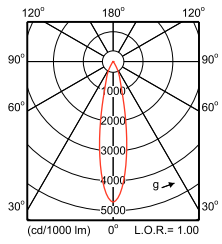

StoreFlux gen3 rim

Polar Wide Diagrams

IFPS_GD601B 1xLED12S/827 MB-Polar Normal
(separate)