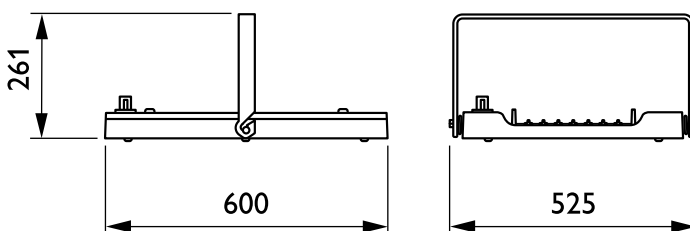

Approval and Application

Ingress protection code	IP65 [Dust penetration-protected, jet-proof]
Mech. impact protection code	IK07 [2 J reinforced]

Initial Performance (IEC Compliant)

Initial luminous flux (system flux)	25000 lm

Luminous flux tolerance	+/-10%
Initial LED luminaire efficacy	154 lm/W
Init. Corr. Colour Temperature	4000 K
Init. Colour rendering index	>80
Initial chromaticity	(0.38, 0.38) SDCM <3
Initial input power	160 W
Power consumption tolerance	+/-10%

Over Time Performance (IEC Compliant)

Control gear failure rate at median useful life 50,000 h	5 %
Control gear failure rate at median useful life 100,000 h	10 %
Lumen maintenance at median useful life* 50,000 h	L90
Lumen maintenance at median useful life* 100,000 h	L80

Application Conditions

Ambient temperature range	-30 to +45 °C
Performance ambient temperature Tq	45 °C
Maximum dimming level	10%
Suitable for random switching	No

Product Data

Full product code	871869940758200
Order product name	BY481P LED250S/840 PSD WB GC SI BR
EAN/UPC – product	8718699407582
Order code	40758200
Numerator – quantity per pack	1
SAP numerator – packs per outer box	1
Material no. (12 NC)	910500465564
Net Weight (Piece)	12.000 kg

Dimensional drawing

GentleSpace gen3 BY480P-BY483P